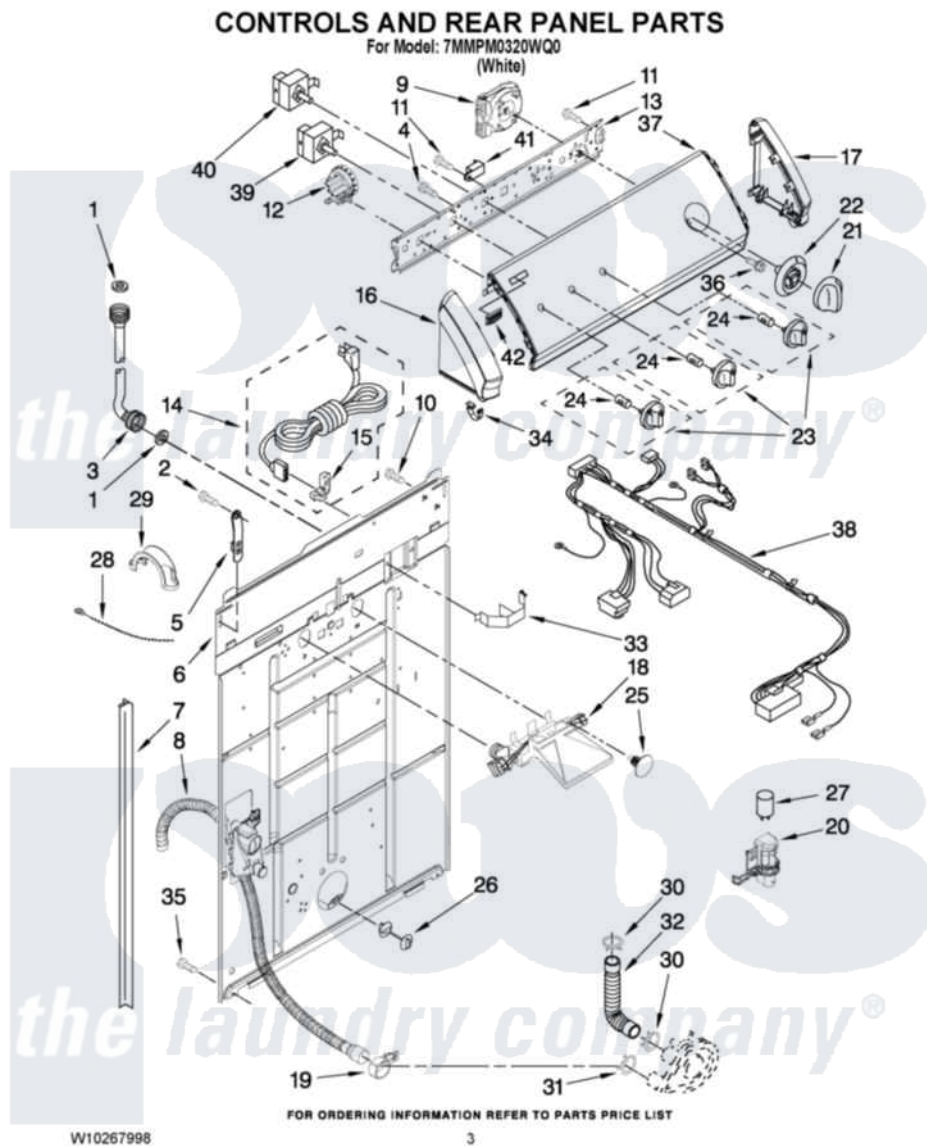

Maytag 7MMPM0320WQ0 02 - CONTROLS AND REAR PANEL PARTS

Maytag Residential Maytag 7MMPM0320WQ0 Washer Parts Parts Diagram 02 - CONTROLS AND REAR PANEL PARTS

[Click on the part number to view part](#)

Item	Original Part Number	Replaced By	Status	Part Description
1	W10242307	16123		Washer Inlet-Hose Miscellaneous Parts Must be Ordered Separately.
2	9740848			Screw, Mixing Valve Mounting
3	W10194210	89503		Hose-Inlet
"	W10196191	89503		Hose-Inlet
4	3400073			Screw, Ground
5	8568314			Strap, Console
6	W10194450			Panel, Rear
7	62747			Pad, Rear Panel
8	W10189267			Drain Hose Assembly
9	8577356			Timer, Control
10	3351614			Screw, Gearcase Cover Mounting
11	90767			Screw, 8A X 3/8 HeX Washer Head Tapping
12	8577843	W10337781		Switch-WL

13	8559504	W10392396	Bracket
14	W10115689		Cord, Power
15	3952821	285777	Relief-Str
16	8559502		Cap, End
17	8559501		Cap, End
18	W10278652		Valve, Water Inlet W/Vacuum Break
19	8541668		Clamp, Hose
20	8318046		Clip, Capacitor
21	3956786		Knob, Timer
22	8559524		Dial, Timer
23	3956788		Knob, Control
24	8536939		Clip, Knob
25	W10000080	8282566	Clip, Pine Tree
26	8519200		Support, Rear Panel
27	8572717		Capacitor, Motor Start
28	3347868	W10339879	Tie, Cable
29	8577378		U-Bend, Drain Hose
30	3363366	616099	Clamp
31	8317496	285655	Clamp, Hose
32	3951449	285871	Hose
33	8055003		Clip, Harness And Pressure Switch
34	8312709		Clip-Console
35	62863	3390631	Screw, 10-16 X 3/8
36	3400818		Screw, Timer Mounting
37	W10244054		Panel, Console
38	W10224862		Harness, Wiring
39	661614		Switch, Water Temperature
40	3949187	W10168262	Switch, Rotary
41	694419		Mini-Buzzer
42	W10153170		Medallion Cabinet