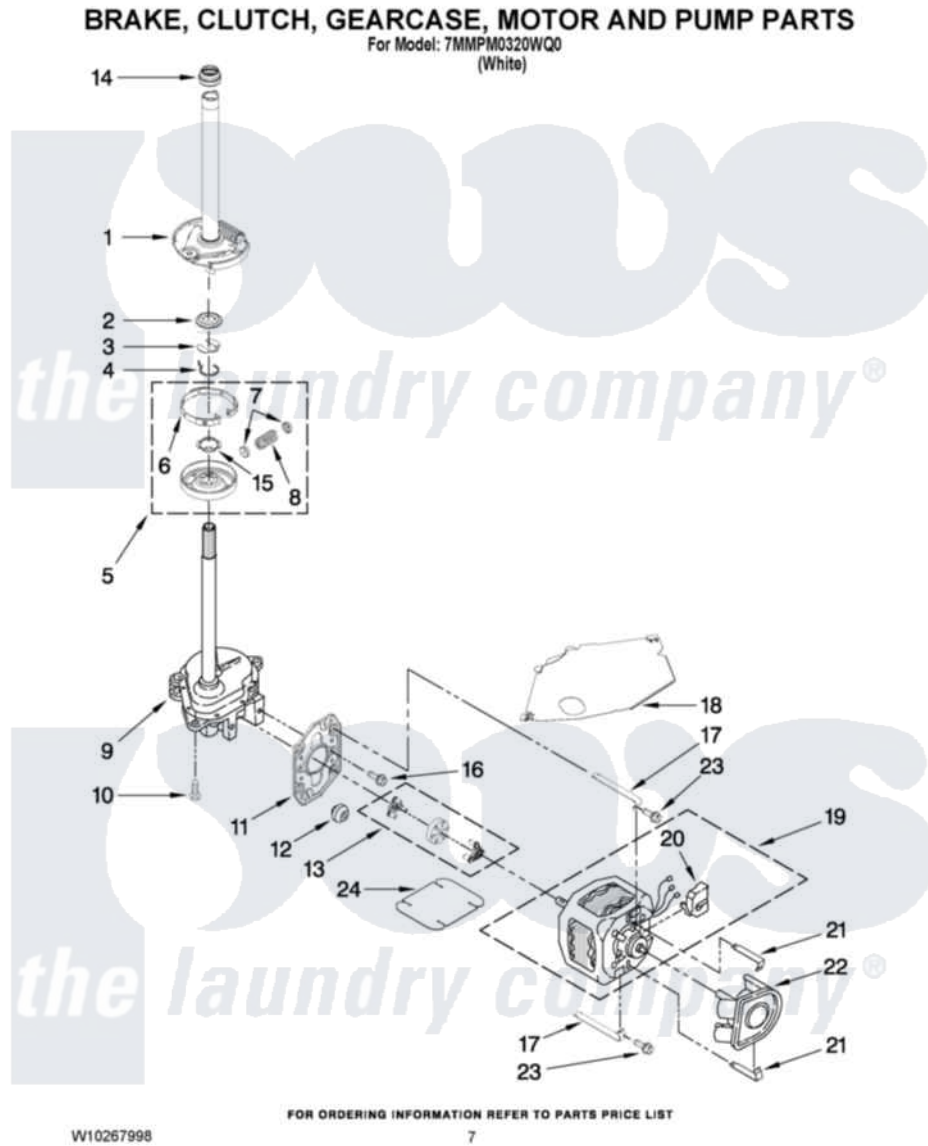

Maytag 7MMPM0320WQ0 04 - BRAKE, CLUTCH, GEARCASE, MOTOR AND PUMP PARTS

Maytag Residential Maytag 7MMPM0320WQ0 Washer Parts Parts Diagram 04 - BRAKE, CLUTCH, GEARCASE, MOTOR AND PUMP PARTS
Click on the part number to view part

Item	Original Part Number	Replaced By	Status	Part Description
1	388952	285792		Basketdrive
2	63292			Washer, Spin Tube Thrust
3	62697	W10080230		Ring, Spin Tube Support
4	63283	285353		Ring
5	3951311	285785		Clutch
6	3951308	285790		Lining
7	62646			Cap, Clutch Spring
8	3946792			Spring And Damper Assembly
9	8532118	3360629		Gearcase
10	3357334	3400516		Screw Anti-Rattle
11	62611			Plate, Motor Mount To Gearcase
12	62691			Grommet, Motor
13	3364003	285753A		Coupling
14	8577374			Seal, Centerpost

15	3355454		Clip, Main Drive
16	3400516		Screw Anti-Rattle
17	W10086010		Retainer, Motor
18	3362089		Shield, Tub To Motor
19	8528157	661600	Motor, Main Drive
20	3952056		Switch, Main Drive Motor
21	8546127		Retainer, Pump
22	3363394		Pump
23	3387485	273556	Screw, 10-16 X 5/8
24	3946532		Shield, Motor