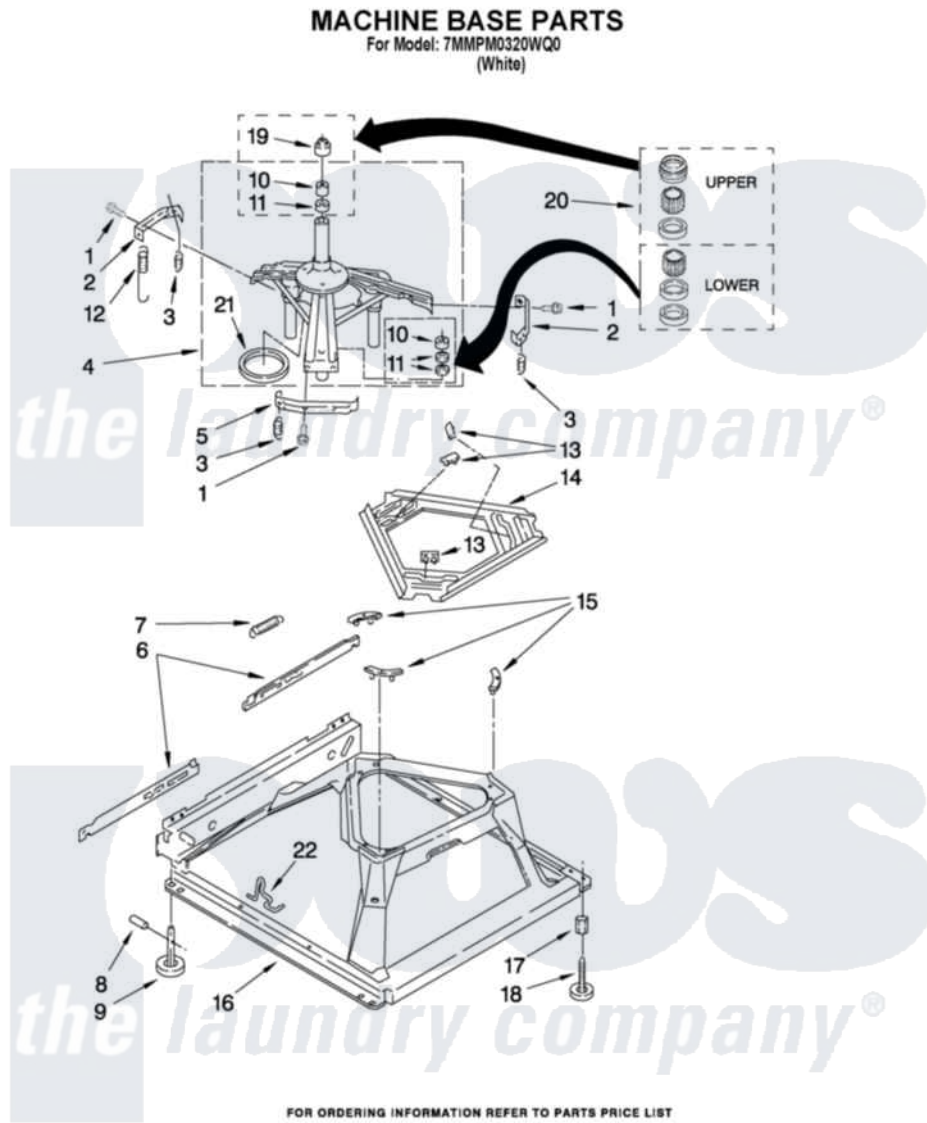

Maytag 7MMPM0320WQ0 05 - MACHINE BASE PARTS

8

W10267998

Maytag [Residential Maytag 7MMPM0320WQ0 Washer Parts](#) Parts Diagram 05 - MACHINE BASE PARTS
Click on the part number to view part

Item	Original Part Number	Replaced By	Status	Part Description
1	3400076			Screw, Bracket Mounting
2	64067			Bracket, Spring Outer
3	63907			Spring, Suspension
4	8575214	280184		Support
5	64065			Bracket, Spring Outer
6	63466			Link, Leveling Mechanism
7	62597	8316845		Spring
8	62837			Pin, Knurled
9	62596	285244		Feet-Leveling
10	8546455			Bearing, Centerpost
11	357409	359449		Seal, Agitator Shaft
12	388492	W10250667		Spring, Counterweight
13	62568	285219		Pad
14	3946509			Plate, Suspension
15	3363660	285744		Pad
16	3946512	285771		Base

17	3359452	Nut, Lock
18	W10001130	Foot, Leveling
19	8577376	Seal, Centerpost
20	285203	Centerpost Bearing Kit
21	63134	Ring, Sound Deadening
22	W10145155	Retainer, Suspension Spring