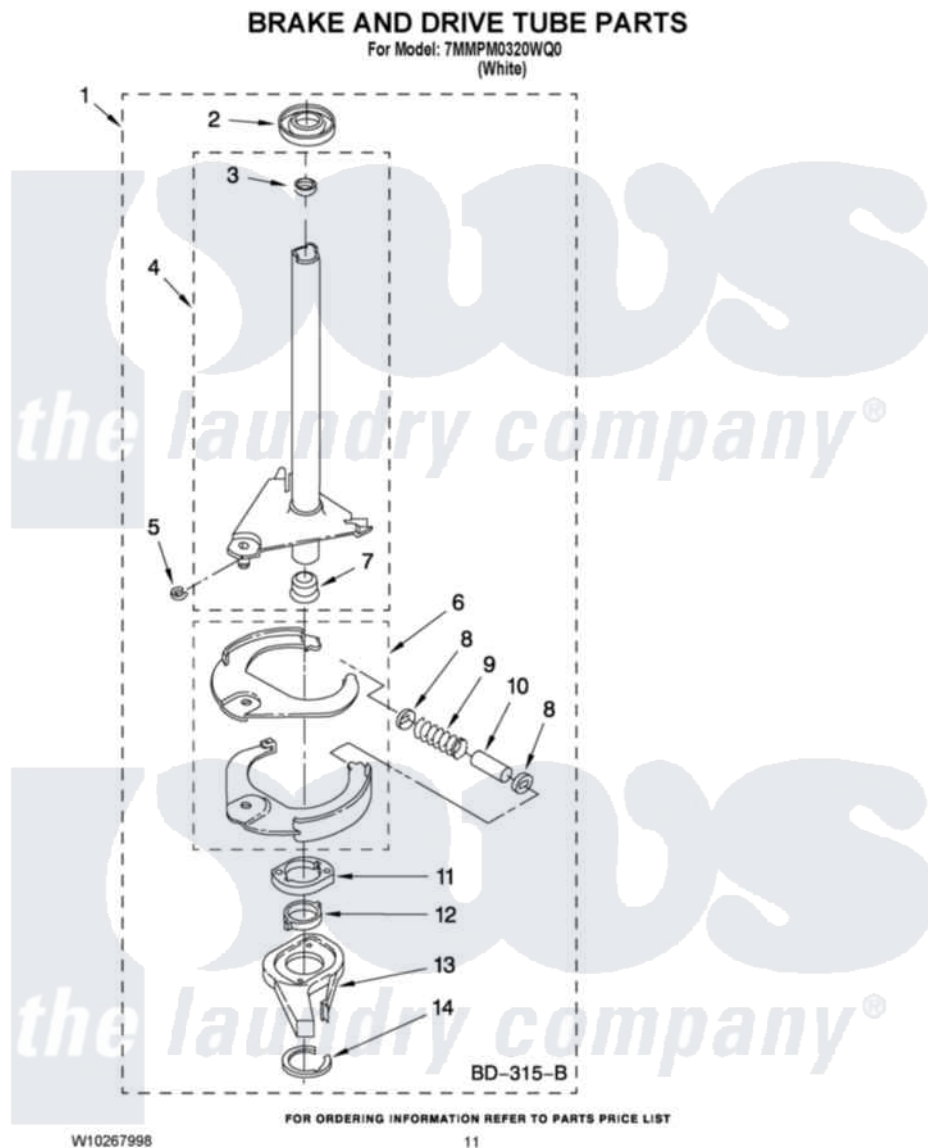

Maytag 7MMPM0320WQ0 07 - BRAKE AND DRIVE TUBE PARTS

Maytag [Residential Maytag 7MMPM0320WQ0 Washer Parts](#) Parts Diagram 07 - BRAKE AND DRIVE TUBE PARTS

Click on the part number to view part

Item	Original Part Number	Replaced By	Status	Part Description
20	3354926			Block, Connector
1	388952	285792		Basketdrive
2	62658			Ring, Thrust
3	356427			Seal, Spin Pinion
4	64027	64208		Tube-Spin
5	64035	W10083190		Ring, Retaining
6	64232	285438		Shoe-Brake
7	62703	8546462		"T" Bearing, Spin Tube
8	3353956	285658		Sleeve
9	387806		Not Available	Spring, Brake
10	3355360	285658		Sleeve
11	661516	8546461		Cam, Brake Release
12	63022			Sleeve, Cam
13	64194	285790		Lining
14	90368	W10083200		Ring, Retaining
NI	285208			Lubricant