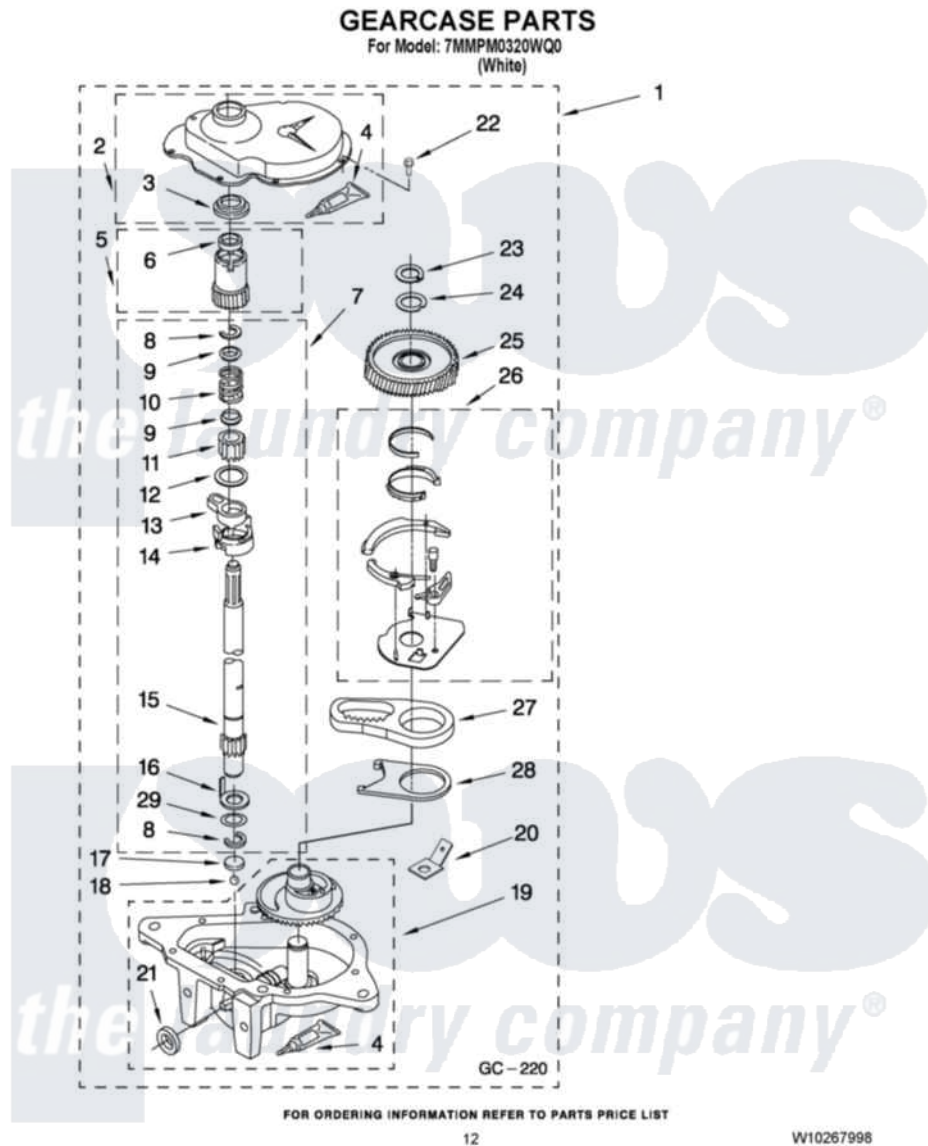

Maytag 7MMPM0320WQ0 08 - GEARCASE PARTS

Maytag [Residential Maytag 7MMPM0320WQ0 Washer Parts](#) Parts Diagram 08 - GEARCASE PARTS
Click on the part number to view part

Item	Original Part Number	Replaced By	Status	Part Description
1	8532118	3360629		Gearcase
2	285202			Cover, Gearcase
3	3349985			Seal, Gearcase Cover
4	285195			Sealer Sealer, Gasket
5	63320	285362		Gear and Pinion
6	356427			Seal, Spin Pinion
7	389387			Shaft, Agitator
8	90369		Not Available	Ring, Retaining (2)
9	62677			Retainer, Spring
10	62676			Spring, Agitator
11	63273	285509		Shaft, Agitator
12	62619			Washer, Agitator Gear
13	62580	285206		Cam-Agitator
14	62581	285206		Cam-Agitator
15	285509			Shaft, Agitator
16	62618			Washer, Cam Thrust

17	16018	285205	Bearing
18	85529	285205	Bearing
19	389230	285515	Gearcase
20	3949116	Not Available	BLOCK TAB, TERMINAL
21	285352		Seal Kit, Thrust Plug
22	3351614		Screw, Gearcase Cover Mounting
23	3362552	285765	Ring-Retrn
24	285735	285766	Washer Kit, Thrust
25	62570	285362	Gear and Pinon
26	388253	999516	Shelf-Glas
27	3349296	8546456	Rack, Connecting
28	62621		Actuator, Shift
29	388815		Washer, Intermediate 1 3976263 Miscellaneous Parts Bag 2 3976300 Washer, Inlet Hose 3 3366913 Clamp, Hose