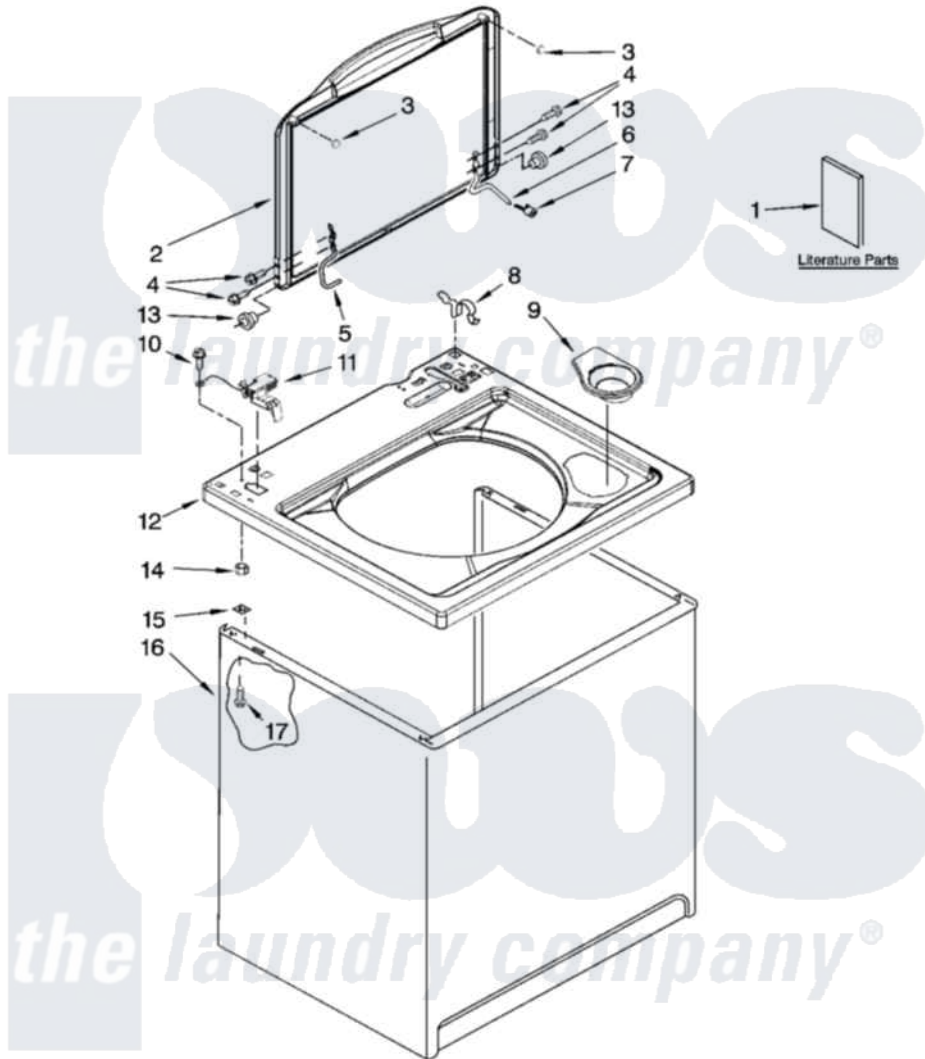

Maytag 7MMPS0070VM0 01 - TOP AND CABINET PARTS

MAYTAG

TOP AND CABINET PARTS

For Model: 7MMPS0070VM0
(White/Metallic)

AUTOMATIC
WASHER

3-08 Litho in U.S.A. (drd)

1

Part No. W10192821 Rev. A

Maytag [Residential Maytag 7MMPS0070VM0 Washer Parts](#) Parts Diagram 01 - TOP AND CABINET PARTS

[Click on the part number to view part](#)

Item	Original Part Number	Replaced By	Status	Part Description
1	W10155441		Not Available	Feature Sheet
"	W10096821		Not Available	Use & Care Guide
"	W10155440		Not Available	Energy Guide (Mexico)
"	W10150058		Not Available	Wiring Diagram
2	W10168897			Lid Assembly
3	W10181289			Bumper, Lid
4	W10119828			Screw, Lid Hinge Mounting
5	8559336	W10225136		Hinge 7 Pad Assembly
6	54583			Hinge, Lid
7	19119			Bumper, Lid Hinge
8	62780			Clip, Top And Cabinet And Rear Panel
9	8565967			Dispenser, Bleach
10	3351614			Screw, Gearcase Cover Mounting
11	8318084			Switch, Lid
12	8543488			Top

13	8319539		Bearing, Lid Hinge
14	8533959	680762	Nut
15	62750		Spacer, Cabinet To Top (4)
16	63424		Cabinet
17	3390631		Screw, 10-16 X 3/8