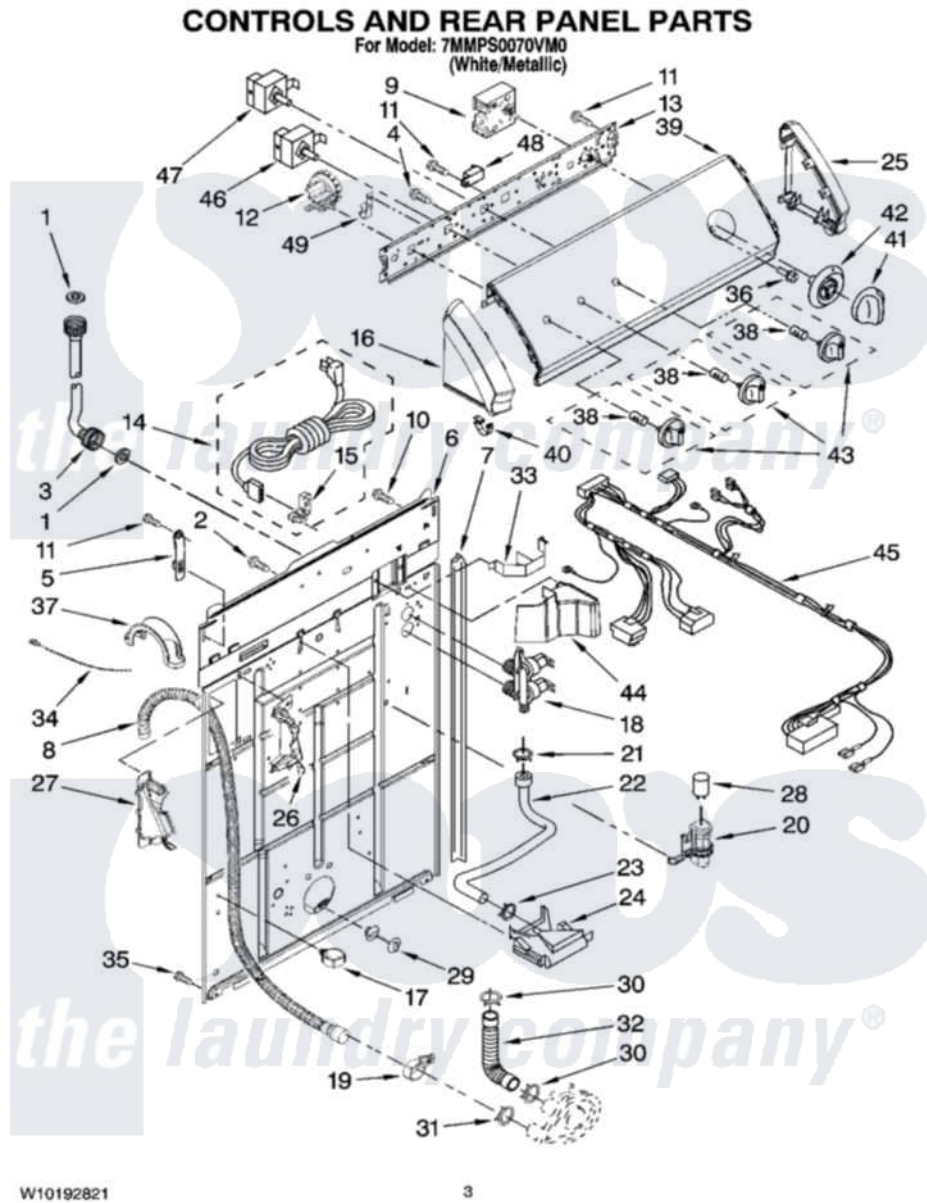

Maytag 7MMPS0070VM0 02 - CONTROLS AND REAR PANEL PARTS

Maytag Residential Maytag 7MMPS0070VM0 Washer Parts Parts Diagram 02 - CONTROLS AND REAR PANEL PARTS

Click on the part number to view part

Item	Original Part Number	Replaced By	Status	Part Description
1	3976300	16123		Washer Inlet-Hose Miscellaneous Parts Must be Ordered Separately.
2	9740848			Screw, Mixing Valve Mounting
3	8571377	89503		Hose-Inlet
"	8571378	89503		Hose-Inlet
4	3400073			Screw, Ground
5	8568314			Strap, Console
6	8318015			Panel, Rear
7	62747			Pad, Rear Panel
8	W10122138	W10096921		Drain Hose Assembly
9	3951702			Timer, Control
10	3351614			Screw, Gearcase Cover Mounting
11	90767			Screw, 8A X 3/8 HeX Washer Head Tapping
12	8577843	W10337781		Switch-WL

13	8559504	W10392396	Bracket
14	W10115689		Cord, Power
15	3952821	285777	Relief-Str
16	W10128464		Cap, End
17	8541667		Clamp, Hose
18	3952164	285805	Valve-Inlet
19	8541668		Clamp, Hose
20	8318046		Clip, Capacitor
21	301958	596669	Clamp, Manifold
22	8541607	3357328	Hose, Vacuum Break
23	370450	596669	Clamp, Manifold
24	387606	3360977	Break-Vac
25	W10128463		Cap, End
26	8541669		Bucket, Drain Hose
27	8541658		Bucket, Drain Hose
28	8572717		Capacitor, Motor Start
29	8519200		Support, Rear Panel
30	3363366	616099	Clamp
31	8317496	285655	Clamp, Hose
32	3951449	285871	Hose
33	8055003		Clip, Harness And Pressure Switch
34	3347868	W10339879	Tie, Cable
35	62863	3390631	Screw, 10-16 X 3/8
36	3400818		Screw, Timer Mounting
37	8577378		U-Bend, Drain Hose
38	8536939		Clip, Knob
39	W10155412		Panel, Console
40	W10129041		Clip, Console
41	3956786		Knob, Timer
42	8559524		Dial, Timer
43	3956788		Knob, Control
44	8314879		Shield, Inlet Valve
45	W10152820		Harness, Wiring
46	661614		Switch, Water Temperature
47	3949187	W10168262	Switch, Rotary
48	694419		Mini-Buzzer
49	8317975		Restraint, Harness