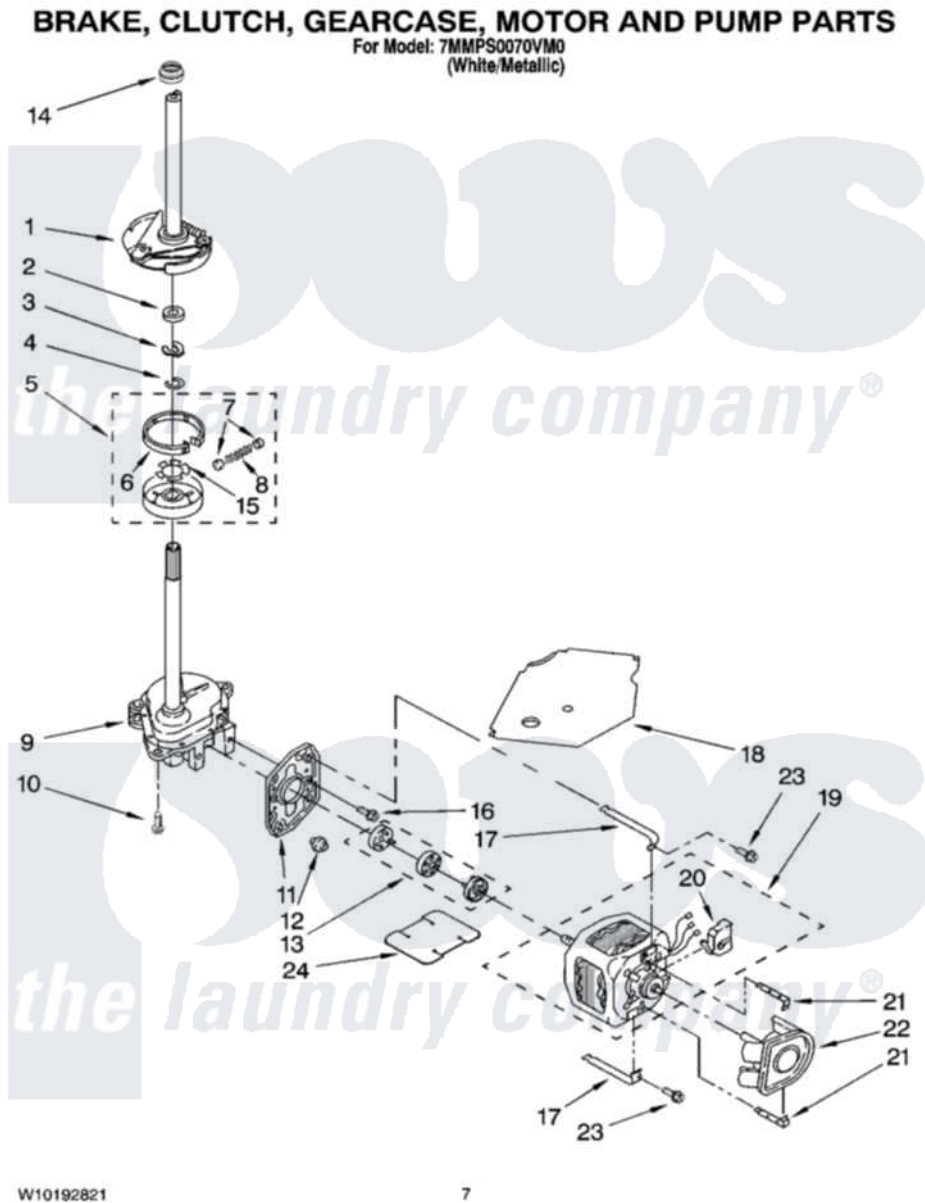

Maytag 7MMPS0070VM0 04 - BRAKE, CLUTCH, GEARCASE, MOTOR AND PUMP PARTS

Maytag [Residential Maytag 7MMPS0070VM0 Washer Parts](#) Parts Diagram 04 - BRAKE, CLUTCH, GEARCASE, MOTOR AND PUMP PARTS
Click on the part number to view part

Item	Original Part Number	Replaced By	Status	Part Description
1	388952	285792		Basketdrive
2	63292			Washer, Spin Tube Thrust
3	62697	W10080230		Ring, Spin Tube Support
4	63283	285353		Ring
5	3951311	285785		Clutch
6	3951308	285790		Lining
7	62646			Cap, Clutch Spring
8	3946792			Spring And Damper Assembly
9	8532118	3360629		Gearcase
10	3357334	3400516		Screw Anti-Rattle
11	62611			Plate, Motor Mount To Gearcase
12	62691			Grommet, Motor
13	3364003	285753A		Coupling
14	8577374			Seal, Centerpost

15	3355454		Clip, Main Drive
16	3400516		Screw Anti-Rattle
17	W10086010		Retainer, Motor
18	3362089		Shield, Tub To Motor
19	8528157	661600	Motor, Main Drive
20	3952056		Switch, Main Drive Motor
21	8546127		Retainer, Pump
22	3363394		Pump
23	3387485	273556	Screw, 10-16 X 5/8
24	8316060		Shield, Tub To Motor