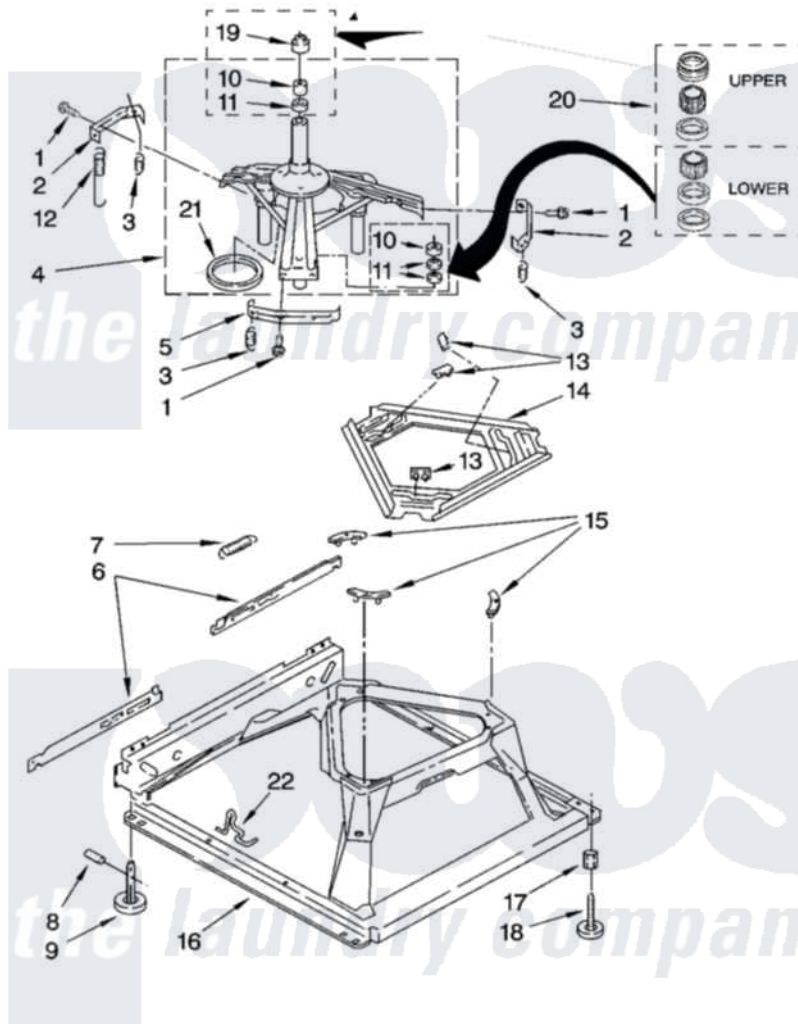

# Maytag 7MMPS0070VM0 05 - MACHINE BASE PARTS

## MACHINE BASE PARTS

For Model: 7MMPS0070VM0  
(White/Metallic)

8

W10192821

Maytag [Residential Maytag 7MMPS0070VM0 Washer Parts](#) Parts Diagram 05 - MACHINE BASE PARTS  
Click on the part number to view part

Item	Original Part Number	Replaced By	Status	Part Description
1	<a href="#">3400076</a>			Screw, Bracket Mounting
2	<a href="#">64067</a>			Bracket, Spring Outer
3	<a href="#">63907</a>			Spring, Suspension
4	8575214	<a href="#">280184</a>		Support
5	<a href="#">64065</a>			Bracket, Spring Outer
6	<a href="#">63466</a>			Link, Leveling Mechanism
7	62597	<a href="#">8316845</a>		Spring
8	<a href="#">62837</a>			Pin, Knurled
9	62596	<a href="#">285244</a>		Feet-Leveling
10	<a href="#">8546455</a>			Bearing, Centerpost
11	357409	<a href="#">359449</a>		Seal, Agitator Shaft
12	388492	<a href="#">W10250667</a>		Spring, Counterweight
13	62568	<a href="#">285219</a>		Pad
14	<a href="#">3946509</a>			Plate, Suspension
15	3363660	<a href="#">285744</a>		Pad
16	3946512	<a href="#">285771</a>		Base

17	<a href="#">3359452</a>	Nut, Lock
18	<a href="#">W10001130</a>	Foot, Leveling
19	<a href="#">8577376</a>	Seal, Centerpost
20	<a href="#">285203</a>	Centerpost Bearing Kit
21	<a href="#">63134</a>	Ring, Sound Deadening
22	<a href="#">W10145155</a>	Retainer, Suspension Spring