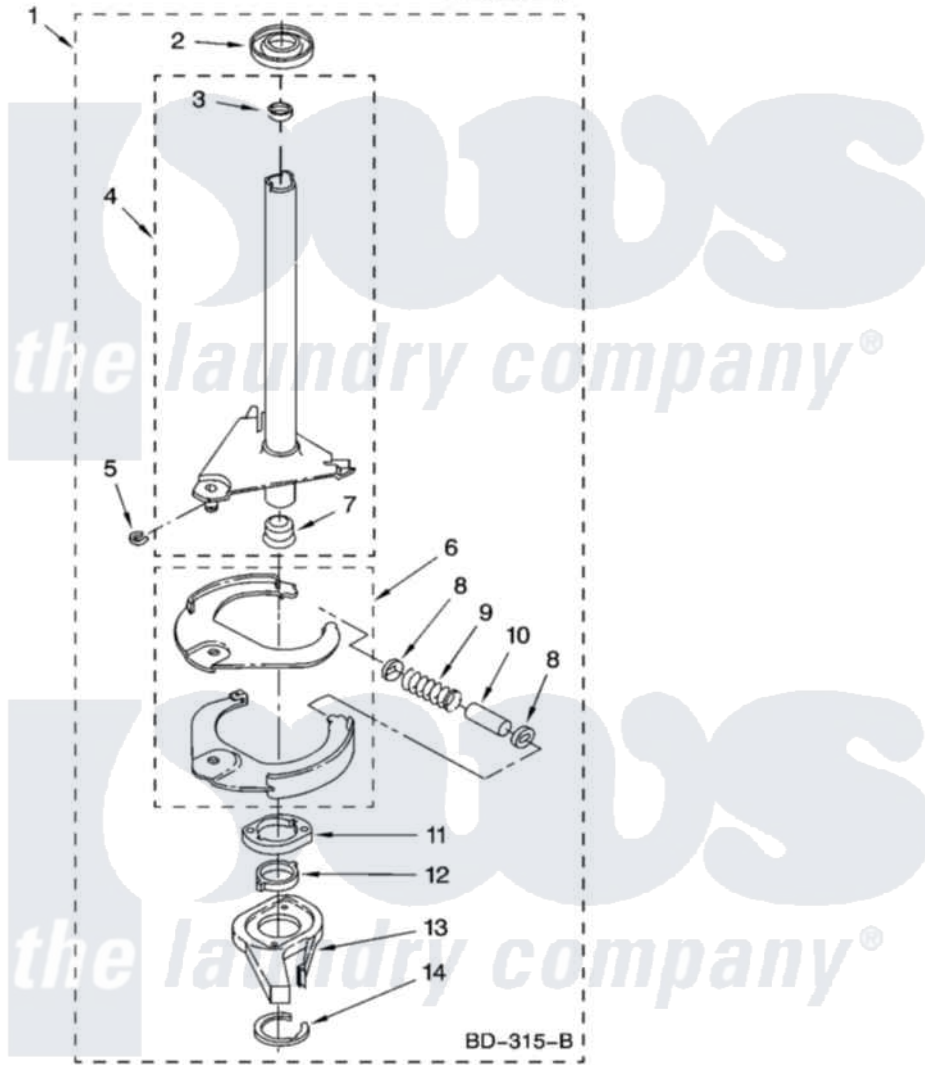

Maytag 7MMPS0070VM0 07 - BRAKE AND DRIVE TUBE PARTS

BRAKE AND DRIVE TUBE PARTS

For Model: 7MMPS0070VM0
(White/Metallic)

W10192821

11

Maytag [Residential Maytag 7MMPS0070VM0 Washer Parts](#) Parts Diagram 07 - BRAKE AND DRIVE TUBE PARTS
Click on the part number to view part

Item	Original Part Number	Replaced By	Status	Part Description
1	388952	285792		Basketdrive
2	62658			Ring, Thrust
3	356427			Seal, Spin Pinion
4	64027	64208		Tube-Spin
5	64035	W10083190		Ring, Retaining
6	64232	285438		Shoe-Brake
7	62703	8546462		"T" Bearing, Spin Tube
8	3353956	285658		Sleeve
9	387806		Not Available	Spring, Brake
10	3355360	285658		Sleeve
11	661516	8546461		Cam, Brake Release
12	63022			Sleeve, Cam
13	64194	285790		Lining
14	90368	W10083200		Ring, Retaining
	BLANK		Not Available	FOLLOWING PARTS NOT ILLUSTRATED
"	285208			Lubricant