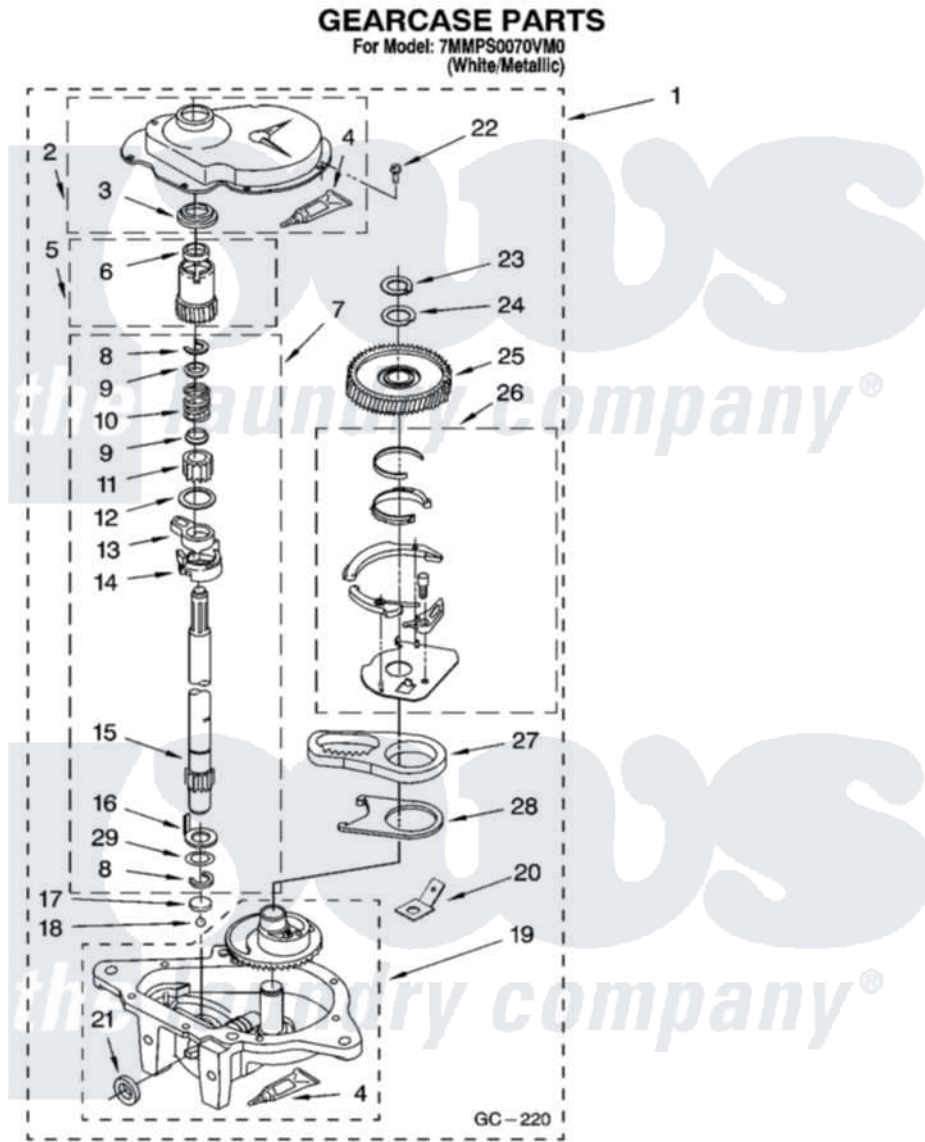

**Maytag 7MMPS0070VM0 08 - GEARCASE PARTS, OPTIONAL PARTS
(NOT INCLUDED)**

12

W10192821

Maytag Residential Maytag 7MMPS0070VM0 Washer Parts Parts Diagram 08 - GEARCASE PARTS, OPTIONAL PARTS (NOT INCLUDED)

Click on the part number to view part

Item	Original Part Number	Replaced By	Status	Part Description
1	8532118	3360629		Gearcase
2	285202			Cover, Gearcase
3	3349985			Seal, Gearcase Cover
4	285195			Sealer Sealer, Gasket
5	63320	285362		Gear and Pinion
6	356427			Seal, Spin Pinion
7	389387			Shaft, Agitator
8	90369		Not Available	Ring, Retaining (2)
9	62677			Retainer, Spring
10	62676			Spring, Agitator
11	63273	285509		Shaft, Agitator
12	62619			Washer, Agitator Gear
13	62580	285206		Cam-Agitator
14	62581	285206		Cam-Agitator
15	285509			Shaft, Agitator