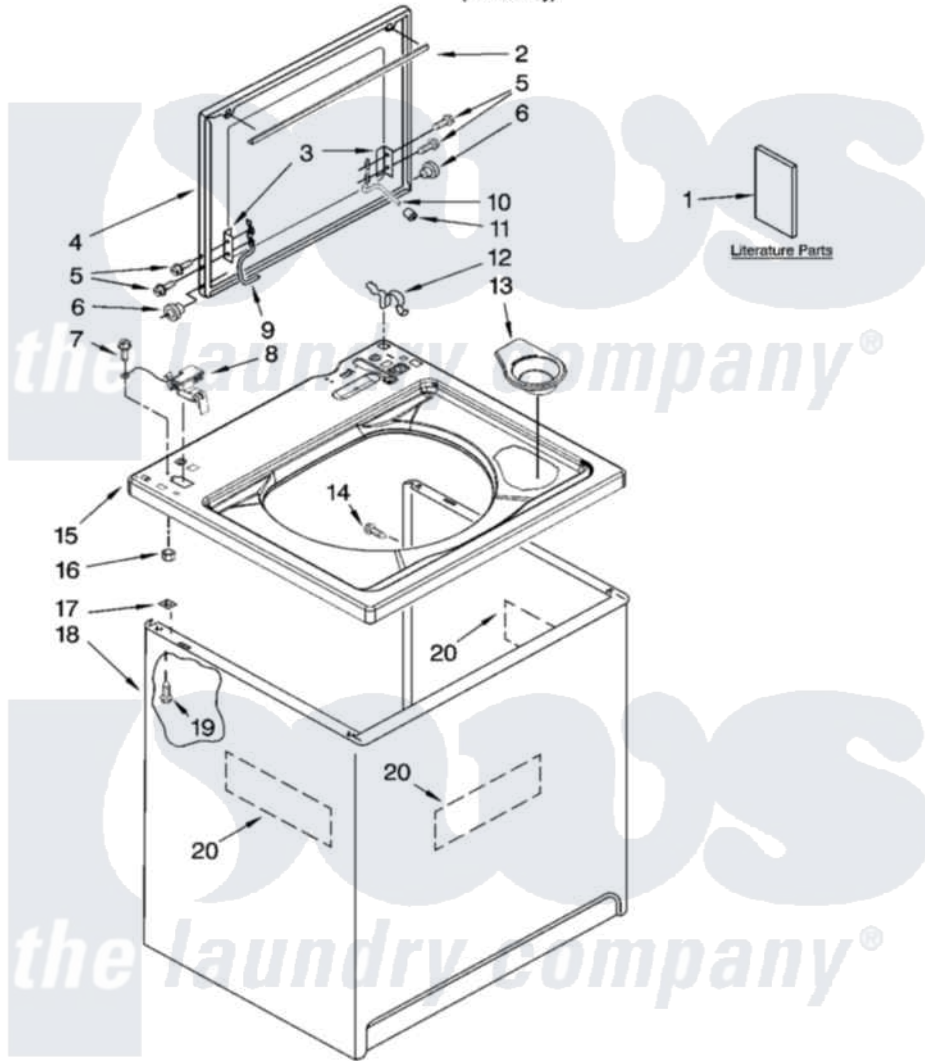

Maytag 7MMSE7999TW0 01 - TOP AND CABINET PARTS

TOP AND CABINET PARTS

For Model: 7MMSE7999TW0
(White/Grey)

AUTOMATIC
WASHER

6-07 Litho in U.S.A. (drd)

1

Part No. W10122841 Rev. B

Maytag [Residential Maytag 7MMSE7999TW0 Washer Parts](#) Parts Diagram 01 - TOP AND CABINET PARTS
Click on the part number to view part

Item	Original Part Number	Replaced By	Status	Part Description
1	W10096821		Not Available	Use & Care Guide
"	W10117869		Not Available	Feature Sheet
"	W10096823		Not Available	Energy Guide
"	W10116934		Not Available	Wiring Diagram
2	8054939			Seal, Lid
3	21097			Pad, Lid Hinge
4	W10093680	W10193865		Lid
5	W10119828			Screw, Lid Hinge Mounting
6	8319539			Bearing, Lid Hinge
7	3351614			Screw, Gearcase Cover Mounting
8	8318084			Switch, Lid
9	8559336	W10225136		Hinge 7 Pad Assembly
10	54583			Hinge, Lid
11	19119			Bumper, Lid Hinge
12	62780			Clip, Top And Cabinet And Rear Panel

13	8565967		Dispenser, Bleach
14	3357011	308685	Side Trim)
15	8543479		Top
16	8533959	680762	Nut
17	62750		Spacer, Cabinet To Top (4)
18	63424		Cabinet
19	3390631		Screw, 10-16 X 3/8
20	3976348		Absorber, Sound