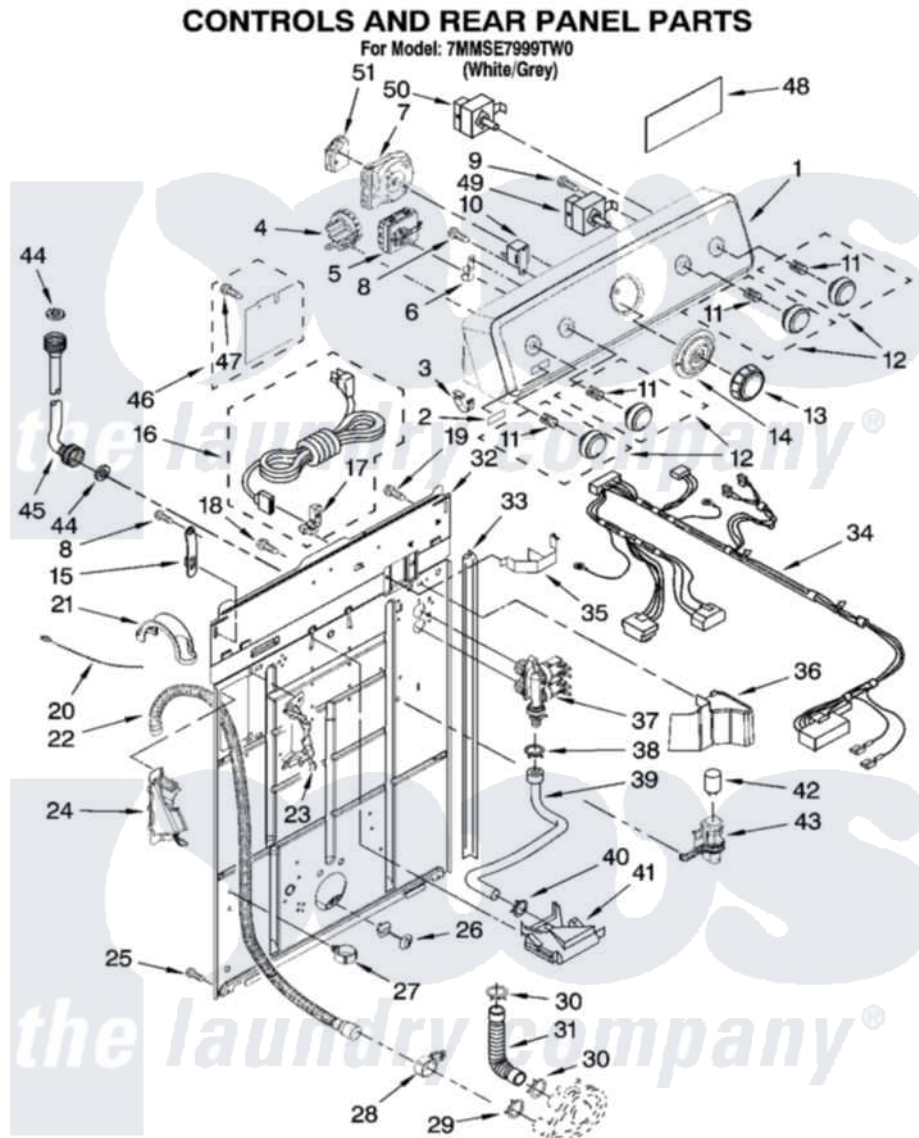

Maytag 7MMSE7999TW0 02 - CONTROLS AND REAR PANEL PARTS

W10122841

3

Maytag Residential Maytag 7MMSE7999TW0 Washer Parts Parts Diagram 02 - CONTROLS AND REAR PANEL PARTS

[Click on the part number to view part](#)

Item	Original Part Number	Replaced By	Status	Part Description
1	W10115397			Console And Shell Assembly
2	W10112569	W10203949		Medallion
3	8312709			Clip-Console
4	8577842	W10339250		Switch-WL
5	8577786			Switch, Water Temperature
6	8317975			Restraint, Harness
7	W10129395			Timer
8	90767			Screw, 8A X 3/8 HeX Washer Head Tapping
9	3400073			Screw, Ground
10	694419			Mini-Buzzer
11	8536939			Clip, Knob
12	W10112572	W10110035		Knob
13	W10110033			Knob, Timer
14	W10112571			Dial,
15	8568314			Strap, Console

16	W10115689		Cord, Power
17	3952821	285777	Relief-Str
18	9740848		Screw, Mixing Valve Mounting
19	3351614		Screw, Gearcase Cover Mounting
20	3347868	W10339879	Tie, Cable
21	8577378		U-Bend, Drain Hose
22	W10127860	W10096921	Drain Hose Assembly
23	8541669		Bucket, Drain Hose
24	8541658		Bucket, Drain Hose
25	62863	3390631	Screw, 10-16 X 3/8
26	8519200		Support, Rear Panel
27	8541667		Clamp, Hose
28	8541668		Clamp, Hose
29	8317496	285655	Clamp, Hose
30	3363366	616099	Clamp
31	3951449	285871	Hose
32	8318015		Panel, Rear
33	62747		Pad, Rear Panel
34	W10121593		Harness, Wiring
35	8055003		Clip, Harness And Pressure Switch
36	8314879		Shield, Inlet Valve
37	3979347	3979346	Valve, Water Inlet And Thermistor Assembly
38	301958	596669	Clamp, Manifold
39	8317974	8317926	Hose, Vacuum Break
40	370450	596669	Clamp, Manifold
41	387606	3360977	Break-Vac
42	8572718	8572720	Capacitor, Motor Start
43	8318046		Clip, Capacitor
44	3976300	16123	Washer Inlet-Hose Miscellaneous Parts Must be Ordered Separately.
45	8571377	89503	Hose-Inlet
"	8571378	89503	Hose-Inlet
46	W10093726		Shield, Assembly Lower
47	W10000080	8282566	Clip, Pine Tree
48	W10093725	Not Available	Shield, Upper
49	8578416		Switch, Rotary
50	3950356		Switch, Rotary
51	8576473		Circuit Board, Agitation Delay