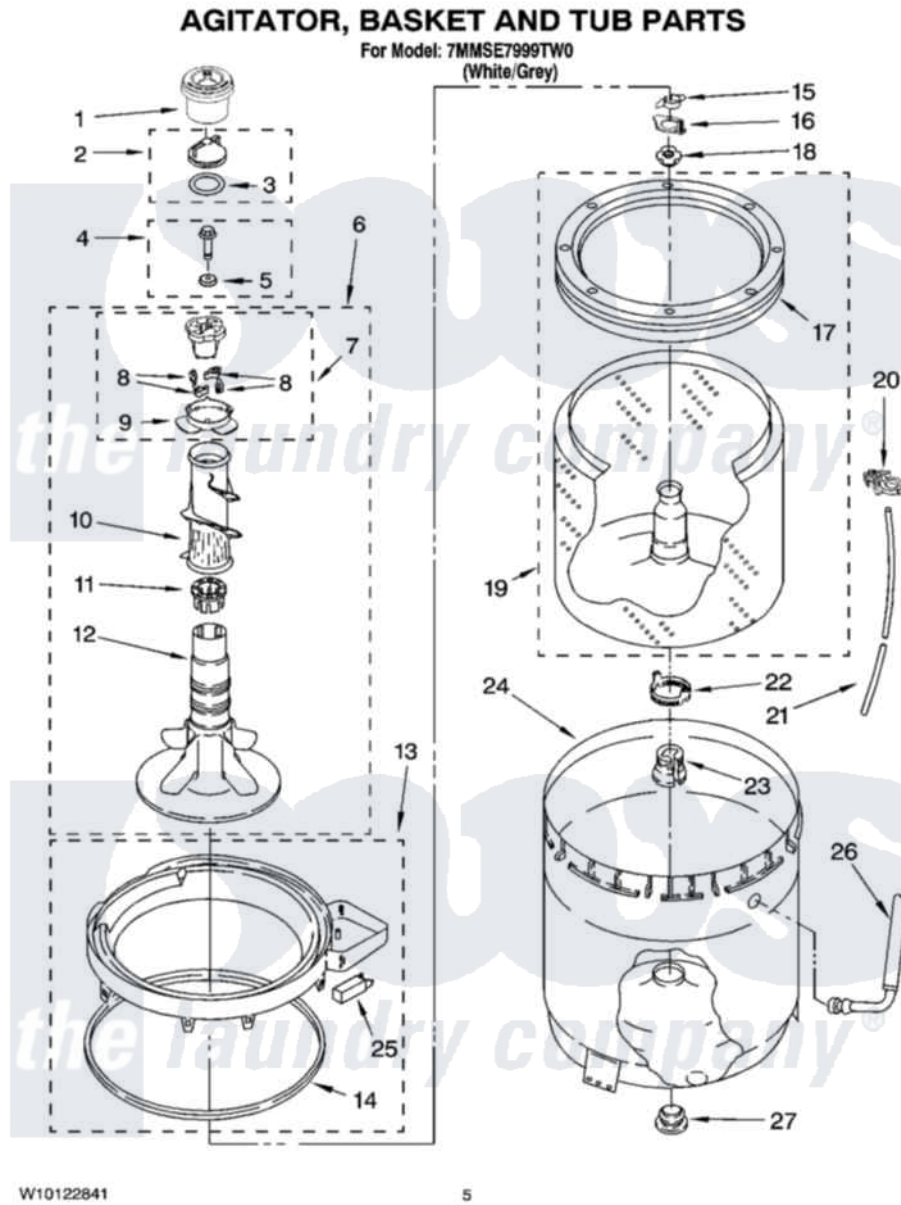

Maytag 7MMSE7999TW0 03 - AGITATOR, BASKET AND TUB PARTS

Maytag [Residential Maytag 7MMSE7999TW0 Washer Parts](#) Parts Diagram 03 - AGITATOR, BASKET AND TUB PARTS

[Click on the part number to view part](#)

Item	Original Part Number	Replaced By	Status	Part Description
1	8565968			Dispenser, Fabric Softener
2	3354733	W10074580		Cap, Barrier
3	3348855	W10072840		Fabric Softener
4	358237			Screw And Washer
5	3949550			Washer
6	W10093672			Agitator
7	3363663	285811		Cam-Agitator
8	3366877	80040		Dog-Agitator
9	3363661			Bearing, Driven Cam
10	3349019			Auger, Agitator
11	3350389	285587		Washer
12	W10110020			Agitator
13	3954507	W10213410		Ring-Tub
14	3359585	3976308		Gasket, Tub Ring
15	3354845			Clip, Agitator
16	8543666			Washer, Agitator

17	W10118233	W10006326	Balance Ring
18	W10116603	W10116602	Nut, Spanner
19	8579546		Basket And Balance Ring
20	2219077		Clip, Pressure Switch Hose
21	3347780	353244	Hose, Pressure Switch
22	8577198		Filter, Lint
23	389140		Tub Block, Basket Drive
24	8283125		Tub
25	8318246	W10213410	Ring-Tub
26	3948705		Hose, Bleach
27	383727		Gasket, Centerpodt