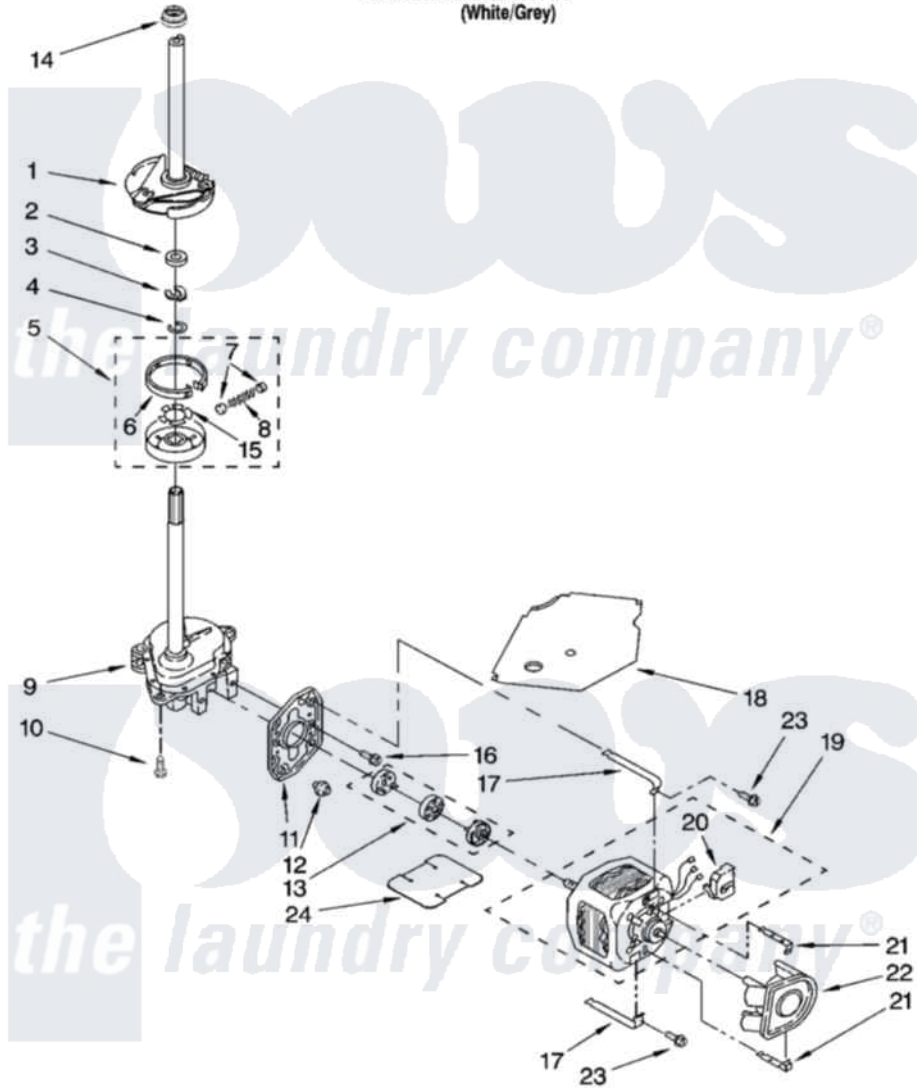

Maytag 7MMSE7999TW0 04 - BRAKE, CLUTCH, GEARCASE, MOTOR AND PUMP PARTS

BRAKE, CLUTCH, GEARCASE, MOTOR AND PUMP PARTS

For Model: 7MMSE7999TW0
(White/Grey)

W10122841

7

Maytag [Residential Maytag 7MMSE7999TW0 Washer Parts](#) Parts Diagram 04 - BRAKE, CLUTCH, GEARCASE, MOTOR AND PUMP PARTS
Click on the part number to view part

Item	Original Part Number	Replaced By	Status	Part Description
1	388952	285792		Basketdrive
2	63292			Washer, Spin Tube Thrust
3	62697	W10080230		Ring, Spin Tube Support
4	63283	285353		Ring
5	3951311	285785		Clutch
6	3951308	285790		Lining
7	62646			Cap, Clutch Spring
8	3946792			Spring And Damper Assembly
9	8532118	3360629		Gearcase
10	3357334	3400516		Screw Anti-Rattle
11	62611			Plate, Motor Mount To Gearcase
12	62691			Grommet, Motor
13	3978849	285852A		Coupling
14	8577374			Seal, Centerpost

15	3355454		Clip, Main Drive
16	3400516		Screw Anti-Rattle
17	3349637	W10086010	Retainer, Motor
18	3362089		Shield, Tub To Motor
19	8578885	8529936	Motor, Main Drive
20	8529896		Switch, Main Drive Motor
21	8546127		Retainer, Pump
22	3363394		Pump
23	3387485	273556	Screw, 10-16 X 5/8
24	8316060		Shield, Tub To Motor