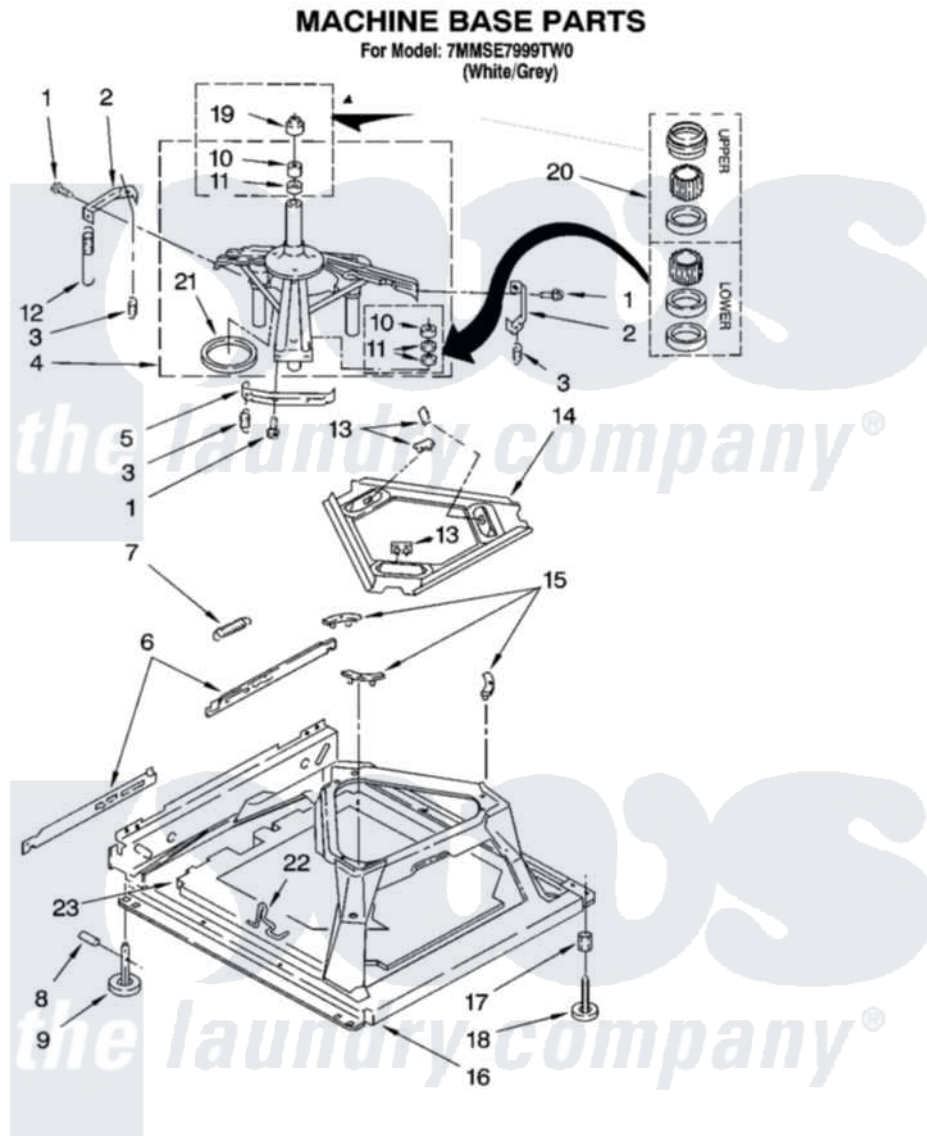

Maytag 7MMSE7999TW0 05 - MACHINE BASE PARTS

8

W10122841

Maytag [Residential Maytag 7MMSE7999TW0 Washer Parts](#) Parts Diagram 05 - MACHINE BASE PARTS
Click on the part number to view part

Item	Original Part Number	Replaced By	Status	Part Description
1	3400076			Screw, Bracket Mounting
2	64067			Bracket, Spring Outer
3	63907			Spring, Suspension
4	8575214	280184		Support
5	64065			Bracket, Spring Outer
6	63466			Link, Leveling Mechanism
7	62597	8316845		Spring
8	62837			Pin, Knurled
9	62596	285244		Feet-Leveling
10	8546455			Bearing, Centerpost
11	357409	359449		Seal, Agitator Shaft
12	8318050	285901		Spring
13	62568	285219		Pad
14	3946509			Plate, Suspension
15	3363660	285744		Pad
16	3946512	285771		Base

17	3359452	Nut, Lock
18	W10001130	Foot, Leveling
19	8577376	Seal, Centerpost
20	285203	Centerpost Bearing Kit
21	63134	Ring, Sound Deadening
22	63806	W10145155 Retainer, Suspension Spring
23	8544816	Absorber, Sound