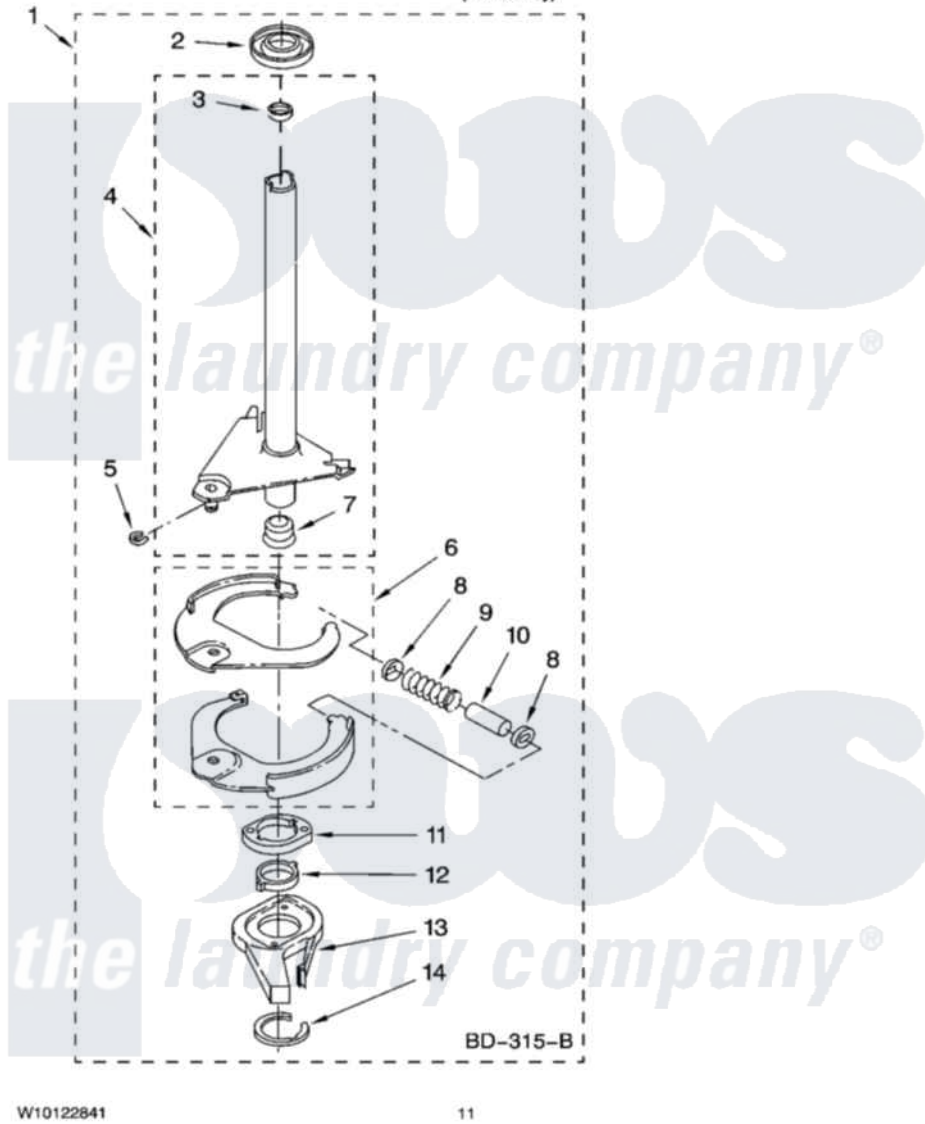

# Maytag 7MMSE7999TW0 07 - BRAKE AND DRIVE TUBE PARTS

## BRAKE AND DRIVE TUBE PARTS

For Model: 7MMSE7999TW0  
(White/Grey)

W10122841

11

Maytag [Residential Maytag 7MMSE7999TW0 Washer Parts](#) Parts Diagram 07 - BRAKE AND DRIVE TUBE PARTS

Click on the part number to view part

Item	Original Part Number	Replaced By	Status	Part Description
1	388952	<a href="#">285792</a>		Basketdrive
2	<a href="#">62658</a>			Ring, Thrust
3	<a href="#">356427</a>			Seal, Spin Pinion
4	64027	<a href="#">64208</a>		Tube-Spin
5	64035	<a href="#">W10083190</a>		Ring, Retaining
6	64232	<a href="#">285438</a>		Shoe-Brake
7	62703	<a href="#">8546462</a>		"T" Bearing, Spin Tube
8	3353956	<a href="#">285658</a>		Sleeve
9	387806		Not Available	Spring, Brake
10	3355360	<a href="#">285658</a>		Sleeve
11	661516	<a href="#">8546461</a>		Cam, Brake Release
12	<a href="#">63022</a>			Sleeve, Cam
13	64194	<a href="#">285790</a>		Lining
14	90368	<a href="#">W10083200</a>		Ring, Retaining
"	3804F247-45		Not Available	RETAINER, INSUL.
"	<a href="#">285208</a>			Lubricant