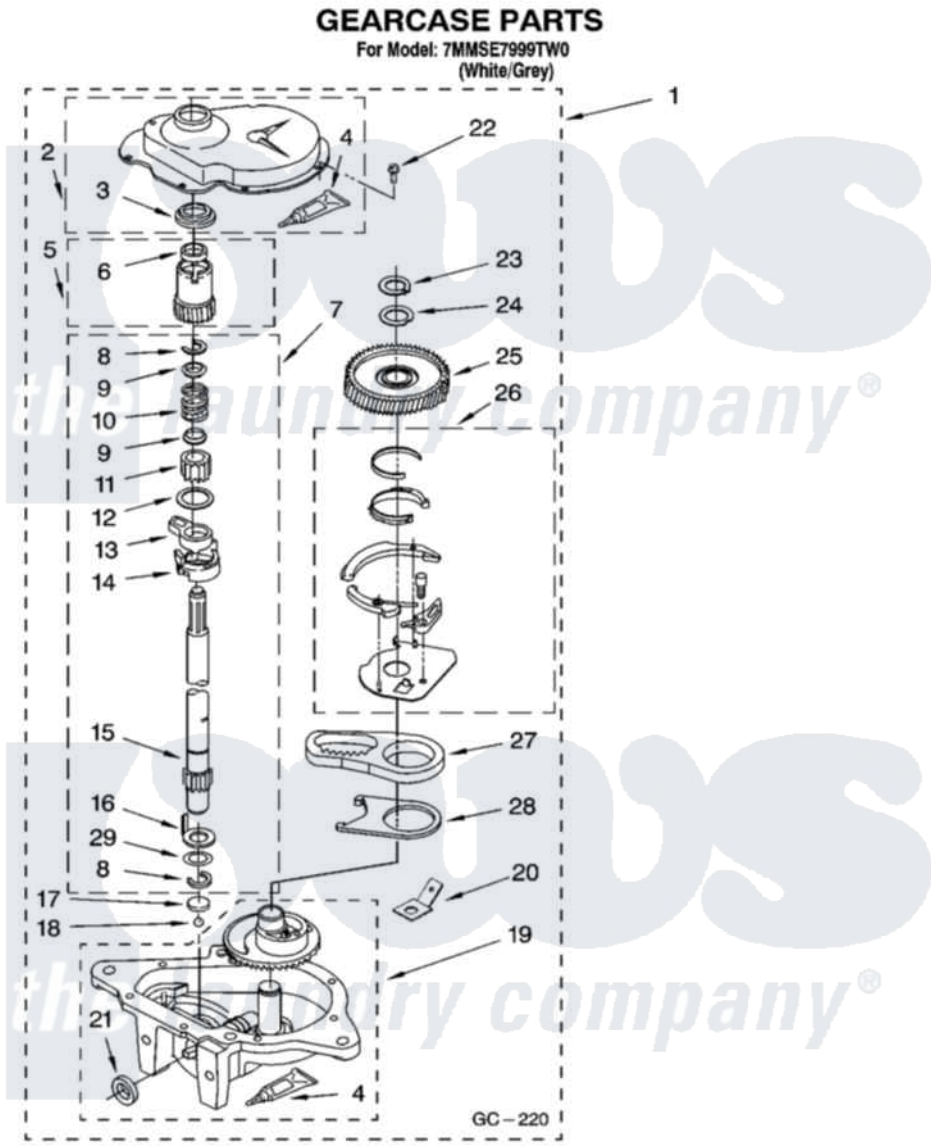

**Maytag 7MMSE7999TW0 08 - GEARCASE PARTS, OPTIONAL PARTS
(NOT INCLUDED)**

12

W10122841

Maytag Residential Maytag 7MMSE7999TW0 Washer Parts Parts Diagram 08 - GEARCASE PARTS, OPTIONAL PARTS (NOT INCLUDED)

Click on the part number to view part

Item	Original Part Number	Replaced By	Status	Part Description
1	8532118	3360629		Gearcase
2	285202			Cover, Gearcase
3	3349985			Seal, Gearcase Cover
4	285195			Sealer Sealer, Gasket
5	63320	285362		Gear and Pinion
6	356427			Seal, Spin Pinion
7	389387			Shaft, Agitator
8	90369		Not Available	Ring, Retaining (2)
9	62677			Retainer, Spring
10	62676			Spring, Agitator
11	63273	285509		Shaft, Agitator
12	62619			Washer, Agitator Gear
13	62580	285206		Cam-Agitator
14	62581	285206		Cam-Agitator
15	285509			Shaft, Agitator

16	62618		Washer, Cam Thrust
17	16018	285205	Bearing
18	85529	285205	Bearing
19	389230	285515	Gearcase
20	3949116	Not Available	BLOCK TAB, TERMINAL
21	285352		Seal Kit, Thrust Plug
22	3351614		Screw, Gearcase Cover Mounting
23	3362552	285765	Ring-Retrn
24	285735	285766	Washer Kit, Thrust
25	62570	285362	Gear and Pinon
26	388253	999516	Shelf-Glas
27	3349296	8546456	Rack, Connecting
28	62621		Actuator, Shift
29	388815		Washer, Intermediate 1 3976263 Miscellaneous Parts Bag 2 3976300 Washer, Inlet Hose 3 3366913 Clamp, Hose
NI	72017		Paint, Touch-Up
"	350938		Paint, Pressurized Spray B
"	350930		Paint, Pressurized Spray B
"	799344		Paint, Touch-Up)
"		Not Available	
"	350572		Oil
"		Not Available	
"	285208		Lubricant
"		Not Available	
"	285195		Sealer Sealer, Gasket
"	4362677	Y0063179	Knob, Selector Switch
"	367031		Water System Parts
"	280129	280129A	Break-Sphn
"	280130	280130A	Adapter
"	280131	40922	Hose