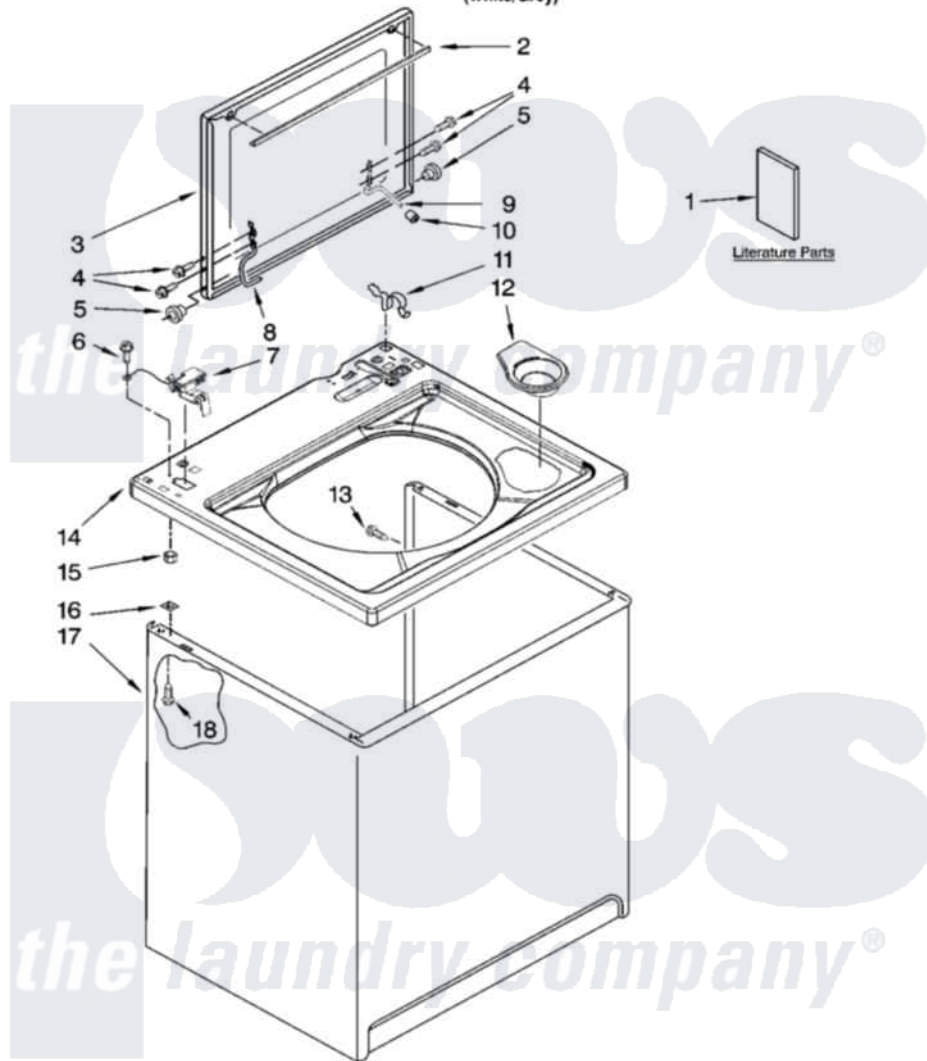

# Maytag 7MMSL0100TW0 01 - TOP AND CABINET PARTS

## TOP AND CABINET PARTS

For Model: 7MMSL0100TW0  
(White/Grey)

AUTOMATIC  
WASHER

11-07 Litho in U.S.A. (drd)

1

Part No. W10160463 Rev. B

Maytag [Residential Maytag 7MMSL0100TW0 Washer Parts](#) Parts Diagram 01 - TOP AND CABINET PARTS

[Click on the part number to view part](#)

Item	Original Part Number	Replaced By	Status	Part Description
1	W10096821		Not Available	Use & Care Guide
"	W10155396		Not Available	Feature Sheet
"	W10155397		Not Available	Energy Guide
"	W10116932		Not Available	Wiring Diagram
2	<a href="#">8054939</a>			Seal, Lid
3	W10093719	<a href="#">W10193865</a>		Lid
4	<a href="#">W10119828</a>			Screw, Lid Hinge Mounting
5	<a href="#">8319539</a>			Bearing, Lid Hinge
6	<a href="#">3351614</a>			Screw, Gearcase Cover Mounting
7	<a href="#">8318084</a>			Switch, Lid
8	8559336	<a href="#">W10225136</a>		Hinge 7 Pad Assembly
9	<a href="#">54583</a>			Hinge, Lid
10	<a href="#">19119</a>			Bumper, Lid Hinge
11	<a href="#">62780</a>			Clip, Top And Cabinet And Rear Panel
12	<a href="#">8565967</a>			Dispenser, Bleach

13	3357011	<a href="#">308685</a>	Side Trim )
14	<a href="#">8543488</a>		Top
15	8533959	<a href="#">680762</a>	Nut
16	62750		Spacer, Cabinet To Top (4)
17	<a href="#">63424</a>		Cabinet
18	<a href="#">3390631</a>		Screw, 10-16 X 3/8