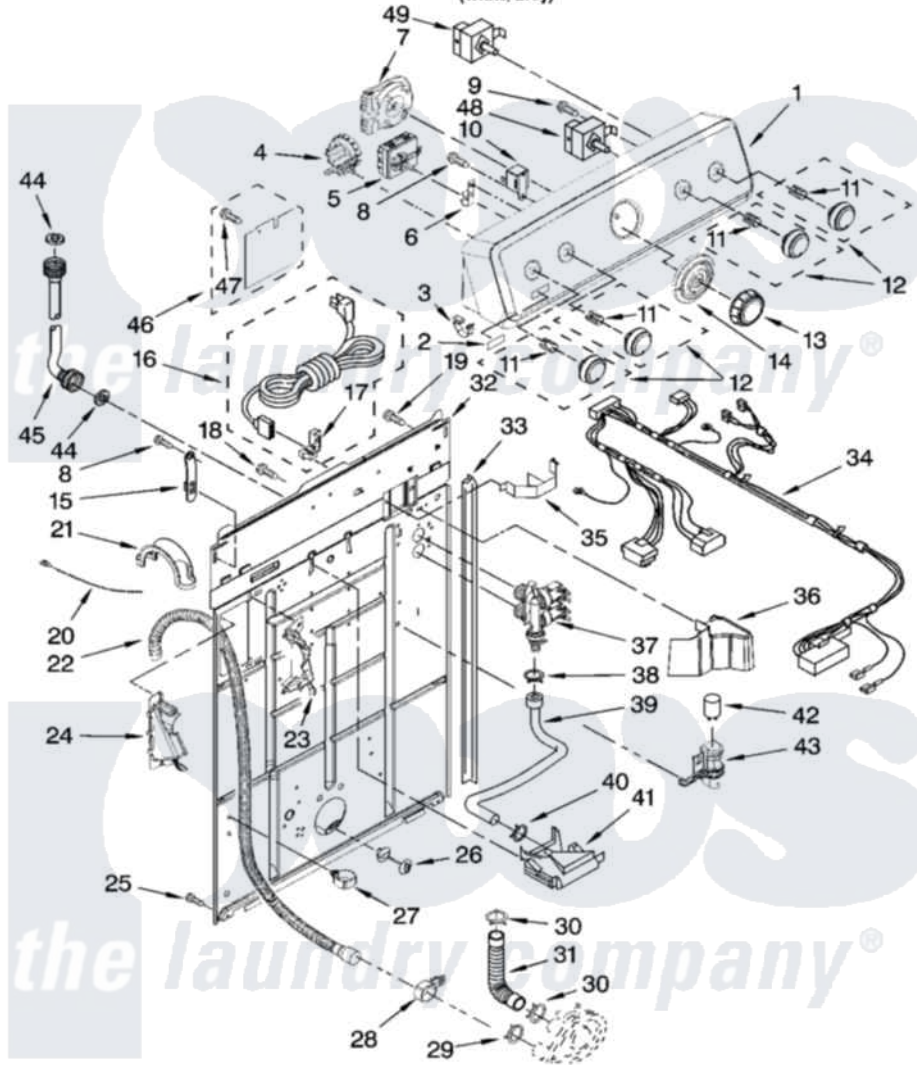

Maytag 7MMSL0100TW0 02 - CONTROLS AND REAR PANEL PARTS

CONTROLS AND REAR PANEL PARTS

For Model: 7MMSL0100TW0
(White/Grey)

W10160463

3

Maytag Residential Maytag 7MMSL0100TW0 Washer Parts Parts Diagram 02 - CONTROLS AND REAR PANEL PARTS
Click on the part number to view part

Item	Original Part Number	Replaced By	Status	Part Description
1	W10115441	W10155405		Console
2	W10112569	W10203949		Medallion
3	8312709			Clip-Console
4	8577842	W10339250		Switch-WL
5	8578335			Switch, Water Temperature
6	8317975			Restraint, Harness
7	W10111389			Timer
8	90767			Screw, 8A X 3/8 HeX Washer Head Tapping
9	3400073			Screw, Ground
10	694419			Mini-Buzzer
11	8536939			Clip, Knob
12	W10110035			Knob
13	W10110033			Knob, Timer
14	W10112571			Dial,
15	8568314			Strap, Console
16	W10115689			Cord, Power

17	3952821	285777	Relief-Str
18	9740848		Screw, Mixing Valve Mounting
19	3351614		Screw, Gearcase Cover Mounting
20	3347868	W10339879	Tie, Cable
21	8577378		U-Bend, Drain Hose
22	W10127860	W10096921	Drain Hose Assembly
23	8541669		Bucket, Drain Hose
24	8541658		Bucket, Drain Hose
25	62863	3390631	Screw, 10-16 X 3/8
26	8519200		Support, Rear Panel
27	8541667		Clamp, Hose
28	8541668		Clamp, Hose
29	8317496	285655	Clamp, Hose
30	3363366	616099	Clamp
31	3951449	285871	Hose
32	8318015		Panel, Rear
33	62747		Pad, Rear Panel
34	W10121587		Harness, Wiring
35	8055003		Clip, Harness And Pressure Switch
36	8314879		Shield, Inlet Valve
37	3979347	3979346	Valve, Water Inlet And Thermistor Assembly
38	301958	596669	Clamp, Manifold
39	8317974	8317926	Hose, Vacuum Break
40	370450	596669	Clamp, Manifold
41	387606	3360977	Break-Vac
42	8572717		Capacitor, Motor Start
43	8318046		Clip, Capacitor
44	3976300	16123	Washer Inlet-Hose Miscellaneous Parts Must be Ordered Separately.
45	8571377	89503	Hose-Inlet
"	8571378	89503	Hose-Inlet
46	W10093726		Shield, Assembly Lower
47	W10000080	8282566	Clip, Pine Tree
48	3949187	W10168262	Switch, Rotary
49	3949180	W10168257	Switch, Rotary