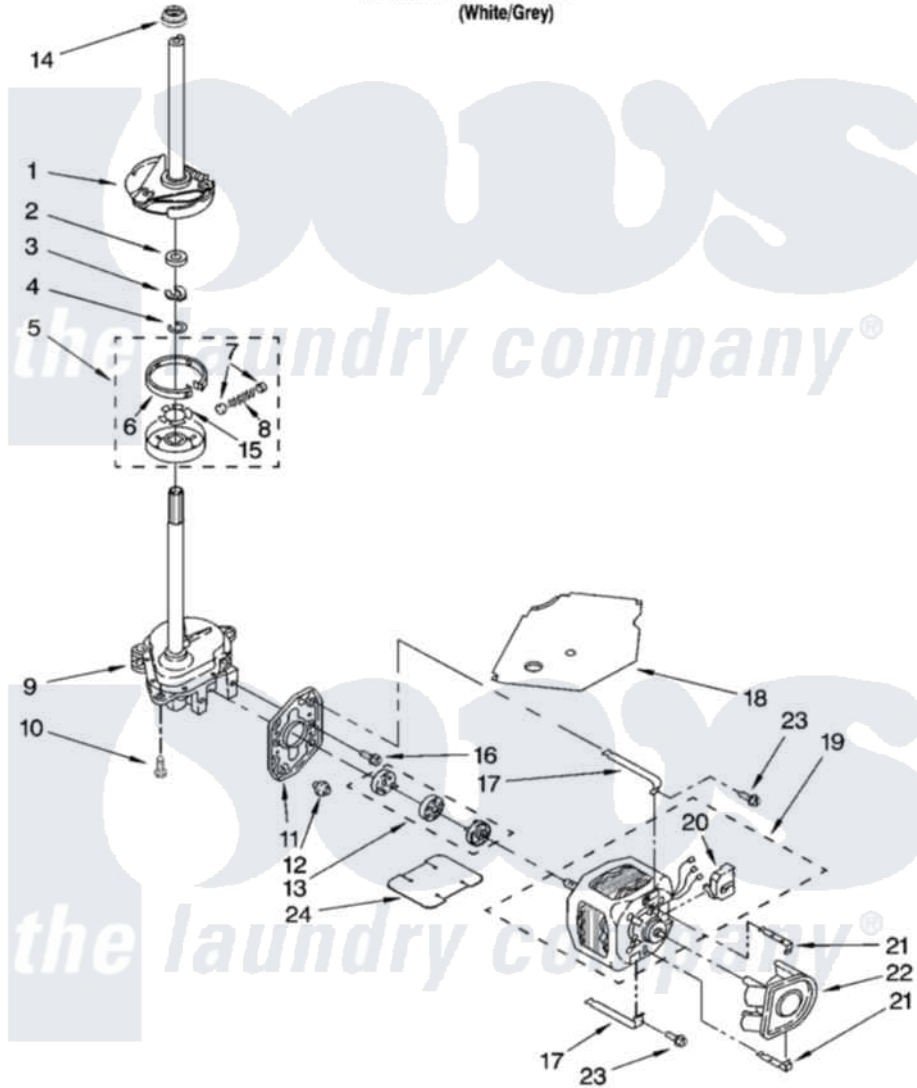

Maytag 7MMSL0100TW0 04 - BRAKE, CLUTCH, GEARCASE, MOTOR AND PUMP PARTS

BRAKE, CLUTCH, GEARCASE, MOTOR AND PUMP PARTS

For Model: 7MMSL0100TW0
(White/Grey)

W10160463

7

Maytag [Residential Maytag 7MMSL0100TW0 Washer Parts](#) Parts Diagram 04 - BRAKE, CLUTCH, GEARCASE, MOTOR AND PUMP PARTS
Click on the part number to view part

Item	Original Part Number	Replaced By	Status	Part Description
1	388952	285792		Basketdrive
2	63292			Washer, Spin Tube Thrust
3	62697	W10080230		Ring, Spin Tube Support
4	63283	285353		Ring
5	3951311	285785		Clutch
6	3951308	285790		Lining
7	62646			Cap, Clutch Spring
8	3946792			Spring And Damper Assembly
9	8532118	3360629		Gearcase
10	3357334	3400516		Screw Anti-Rattle
11	62611			Plate, Motor Mount To Gearcase
12	62691			Grommet, Motor
13	3978849	285852A		Coupling
14	8577374			Seal, Centerpost

15	3355454		Clip, Main Drive
16	3400516		Screw Anti-Rattle
17	W10086010		Retainer, Motor
18	3362089		Shield, Tub To Motor
19	8528157	661600	Motor, Main Drive
20	3952056		Switch, Main Drive Motor
21	8546127		Retainer, Pump
22	3363394		Pump
23	3387485	273556	Screw, 10-16 X 5/8
24	8316060		Shield, Tub To Motor