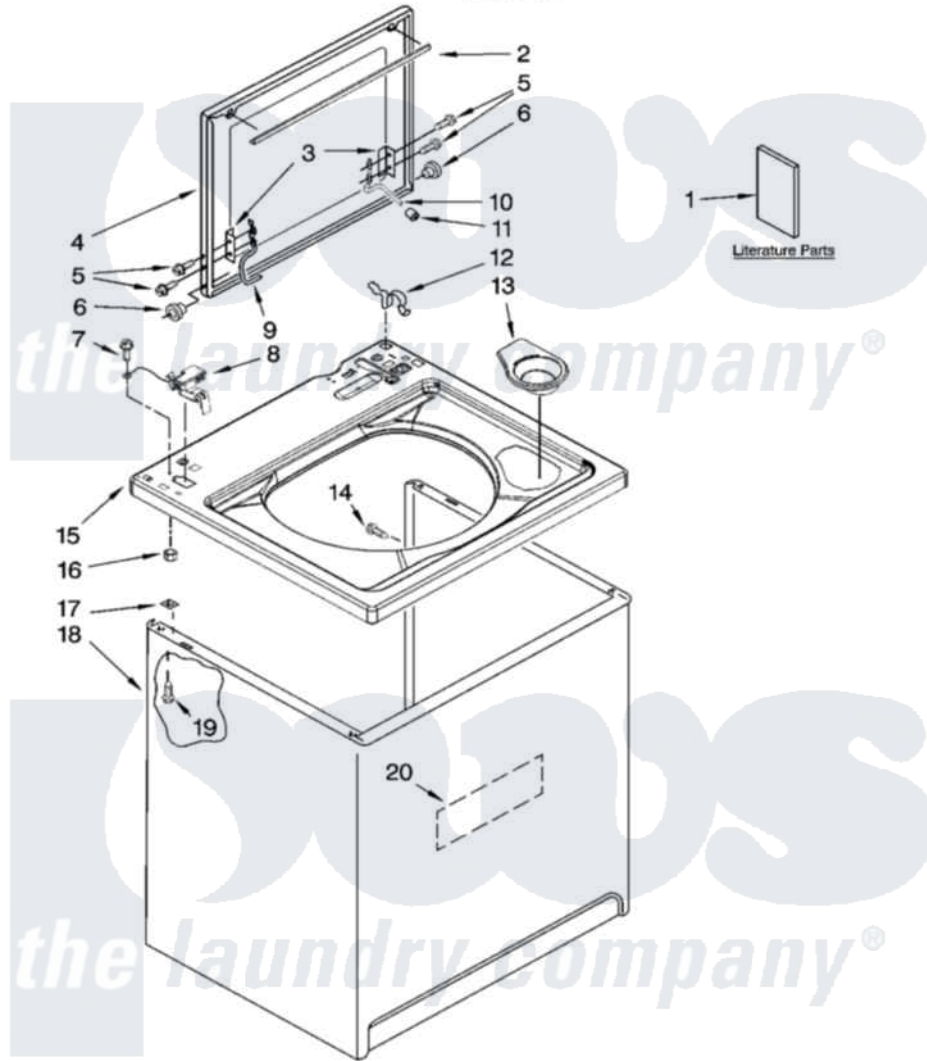

Maytag 7MMSL6955TW0 01 - TOP AND CABINET PARTS

TOP AND CABINET PARTS

For Model: 7MMSL6955TW0
(White/Grey)

AUTOMATIC
WASHER

6-07 Litho in U.S.A. (dtd)

1

Part No. W10122738 Rev. B

Maytag [Residential Maytag 7MMSL6955TW0 Washer Parts](#) Parts Diagram 01 - TOP AND CABINET PARTS

[Click on the part number to view part](#)

Item	Original Part Number	Replaced By	Status	Part Description
1	W10096821		Not Available	Use & Care Guide
"	W10117868		Not Available	Feature Sheet
"	W10096822		Not Available	Energy Guide
"	W10116932		Not Available	Wiring Diagram
2	8054939			Seal, Lid
3	21097			Pad, Lid Hinge
4	W10093680	W10193865		Lid
5	W10119828			Screw, Lid Hinge Mounting
6	8319539			Bearing, Lid Hinge
7	3351614			Screw, Gearcase Cover Mounting
8	8318084			Switch, Lid
9	8559336	W10225136		Hinge 7 Pad Assembly
10	54583			Hinge, Lid
11	19119			Bumper, Lid Hinge
12	62780			Clip, Top And Cabinet And Rear Panel

13	8565967		Dispenser, Bleach
14	3357011	308685	Side Trim)
15	8543479		Top
16	8533959	680762	Nut
17	62750		Spacer, Cabinet To Top (4)
18	63424		Cabinet
19	3390631		Screw, 10-16 X 3/8
20	3976348		Absorber, Sound