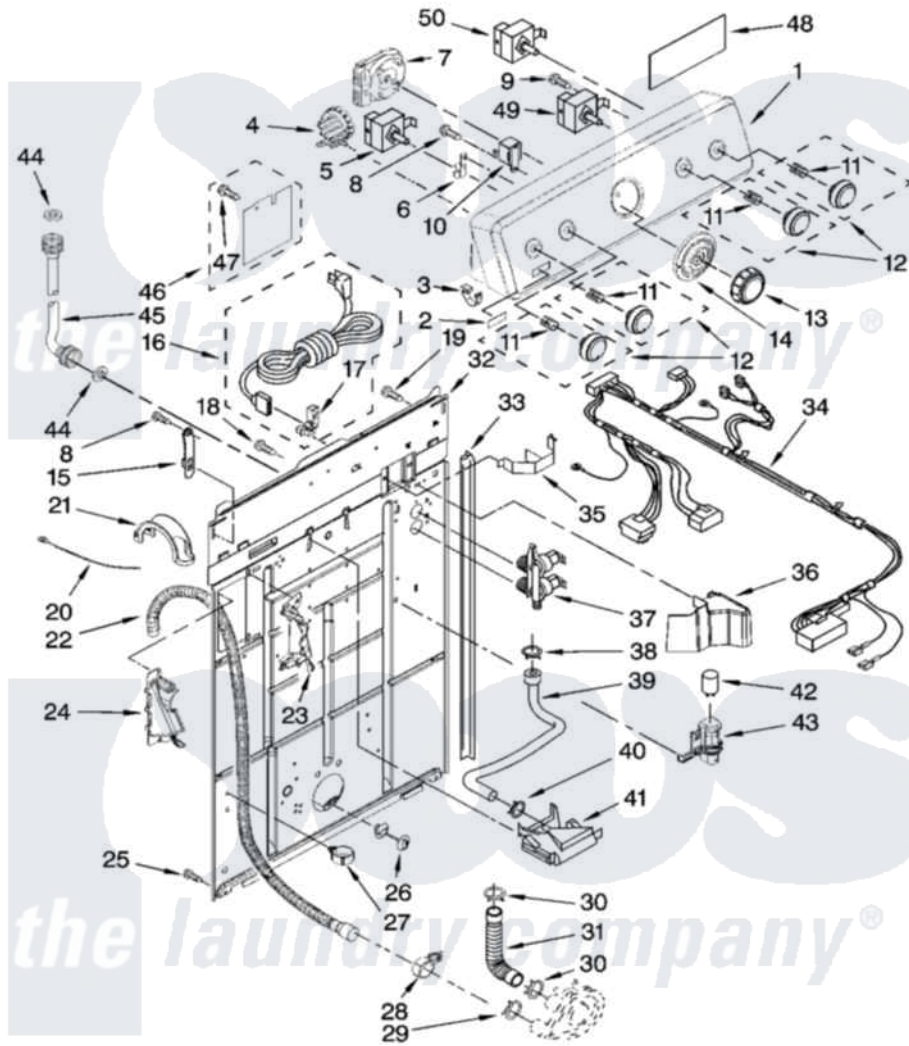

CONTROLS AND REAR PANEL PARTS

For Model: 7MMSL6955TW0
(White/Grey)

W10122738

3

Maytag Residential Maytag 7MMSL6955TW0 Washer Parts Parts Diagram 02 - CONTROLS AND REAR PANEL PARTS
Click on the part number to view part

Item	Original Part Number	Replaced By	Status	Part Description
1	W10115394	W10144114		Console
2	W10112569	W10203949		Medallion
3	8312709			Clip-Console
4	8577842	W10339250		Switch-WL
5	3950347			Switch, Water Temperature
6	8317975			Restraint, Harness
7	W10111389			Timer
8	90767			Screw, 8A X 3/8 HeX Washer Head Tapping
9	3400073			Screw, Ground
10	694419			Mini-Buzzer
11	8536939			Clip, Knob
12	W10112572	W10110035		Knob
13	W10110033			Knob, Timer
14	W10112571			Dial,
15	8568314			Strap, Console
16	W10115689			Cord, Power

17	3952821	285777	Relief-Str
18	9740848		Screw, Mixing Valve Mounting
19	3351614		Screw, Gearcase Cover Mounting
20	3347868	W10339879	Tie, Cable
21	8577378		U-Bend, Drain Hose
22	W10122138	W10096921	Drain Hose Assembly
23	8541669		Bucket, Drain Hose
24	8541658		Bucket, Drain Hose
25	62863	3390631	Screw, 10-16 X 3/8
26	8519200		Support, Rear Panel
27	8541667		Clamp, Hose
28	8541668		Clamp, Hose
29	8317496	285655	Clamp, Hose
30	3363366	616099	Clamp
31	3951449	285871	Hose
32	8318015		Panel, Rear
33	62747		Pad, Rear Panel
34	W10121588		Harness, Wiring
35	8055003		Clip, Harness And Pressure Switch
36	8314879		Shield, Inlet Valve
37	3952164	285805	Valve-Inlet
38	301958	596669	Clamp, Manifold
39	8541607	3357328	Hose, Vacuum Break
40	370450	596669	Clamp, Manifold
41	387606	3360977	Break-Vac
42	8572717		Capacitor, Motor Start
43	8318046		Clip, Capacitor
44	3976300	16123	Washer Inlet-Hose Miscellaneous Parts Must be Ordered Separately.
45	8571377	89503	Hose-Inlet
"	8571378	89503	Hose-Inlet
46	W10093726		Shield, Assembly Lower
47	W10000080	8282566	Clip, Pine Tree
48	W10093725	Not Available	Shield, Upper
49	3949187	W10168262	Switch, Rotary
50	3949180	W10168257	Switch, Rotary