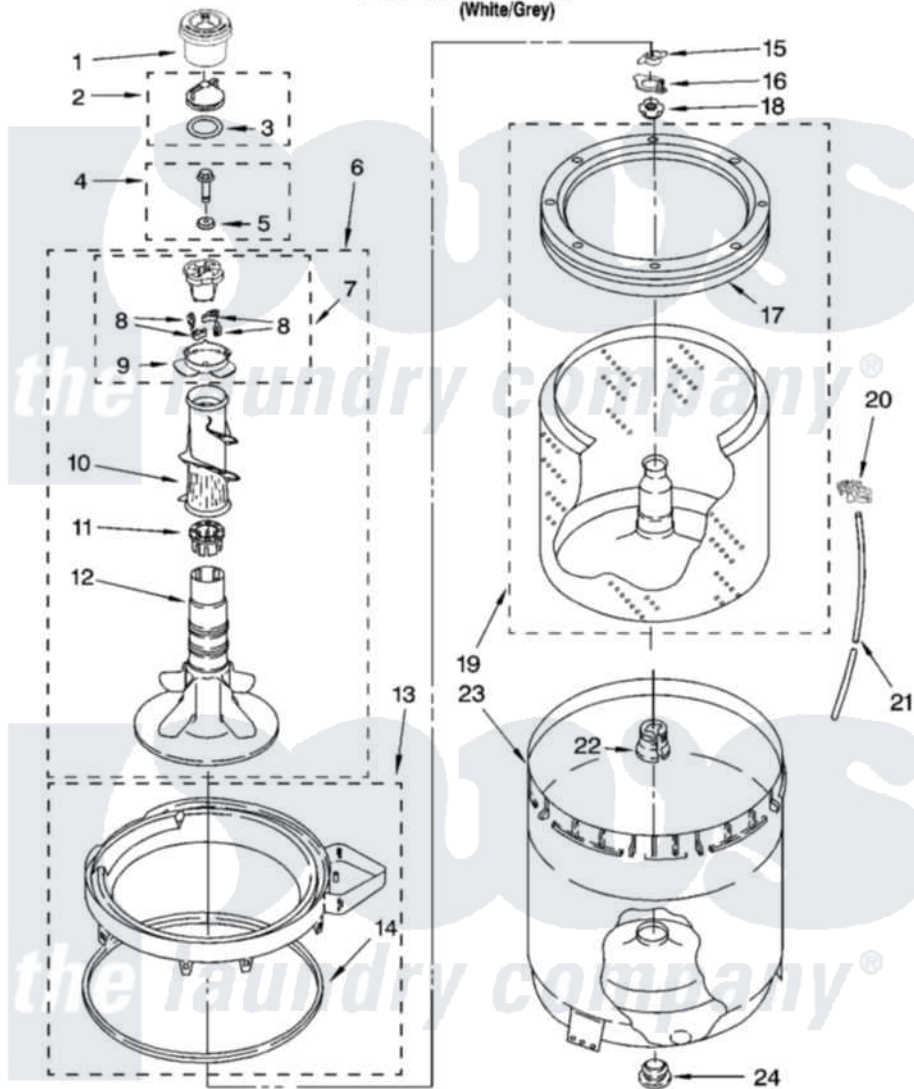

Maytag 7MMSL6955TW0 03 - AGITATOR, BASKET AND TUB PARTS

AGITATOR, BASKET AND TUB PARTS

For Model: 7MMSL6955TW0
(White/Grey)

W10122738

5

Maytag [Residential Maytag 7MMSL6955TW0 Washer Parts](#) Parts Diagram 03 - AGITATOR, BASKET AND TUB PARTS

[Click on the part number to view part](#)

Item	Original Part Number	Replaced By	Status	Part Description
1	8565968			Dispenser, Fabric Softener
2	3354733	W10074580		Cap, Barrier
3	3348855	W10072840		Fabric Softener
4	358237			Screw And Washer
5	3949550			Washer
6	W10093672			Agitator
7	3363663	285811		Cam-Agitator
8	3366877	80040		Dog-Agitator
9	3363661			Bearing, Driven Cam
10	3349019			Auger, Agitator
11	3350389	285587		Washer
12	W10110020			Agitator
13	8528150	W10445870		Ring-Tub
14	3976308			Gasket, Tub Ring
15	3354845			Clip, Agitator
16	8543666			Washer, Agitator

17	W10118233	W10006326	Balance Ring
18	W10116603	W10116602	Nut, Spanner
19	8579546		Basket And Balance Ring
20	2219077		Clip, Pressure Switch Hose
21	3347780	353244	Hose, Pressure Switch
22	389140		Tub Block, Basket Drive
23	63849		Strain Relief, Power Cord
24	383727		Gasket, Centerpodt