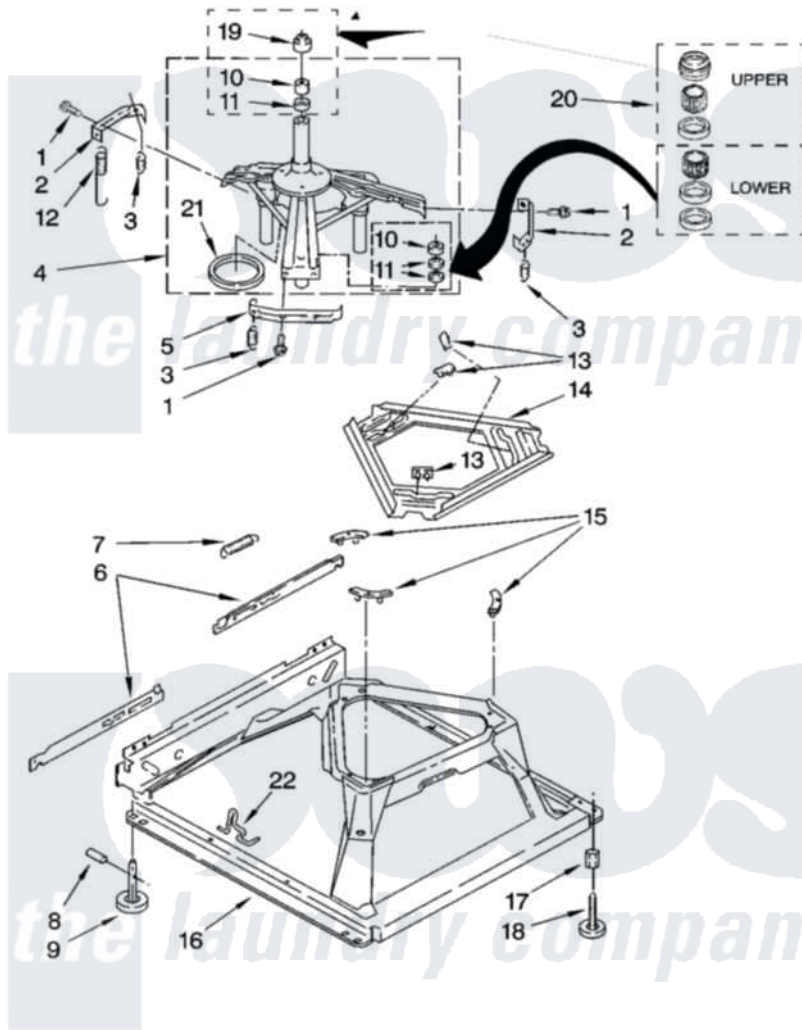

Maytag 7MMSL6955TW0 05 - MACHINE BASE PARTS

MACHINE BASE PARTS

For Model: 7MMSL6955TW0
(White/Grey)

8

W10122738

Maytag [Residential Maytag 7MMSL6955TW0 Washer Parts](#) Parts Diagram 05 - MACHINE BASE PARTS

[Click on the part number to view part](#)

Item	Original Part Number	Replaced By	Status	Part Description
1	3400076			Screw, Bracket Mounting
2	64067			Bracket, Spring Outer
3	63907			Spring, Suspension
4	8575214	280184		Support
5	64065			Bracket, Spring Outer
6	63466			Link, Leveling Mechanism
7	62597	8316845		Spring
8	62837			Pin, Knurled
9	62596	285244		Feet-Leveling
10	8546455			Bearing, Centerpost
11	357409	359449		Seal, Agitator Shaft
12	388492	W10250667		Spring, Counterweight
13	62568	285219		Pad
14	3946509			Plate, Suspension
15	3363660	285744		Pad
16	3946512	285771		Base

17	3359452	Nut, Lock
18	W10001130	Foot, Leveling
19	8577376	Seal, Centerpost
20	285203	Centerpost Bearing Kit
21	63134	Ring, Sound Deadening
22	63806	W10145155 Retainer, Suspension Spring