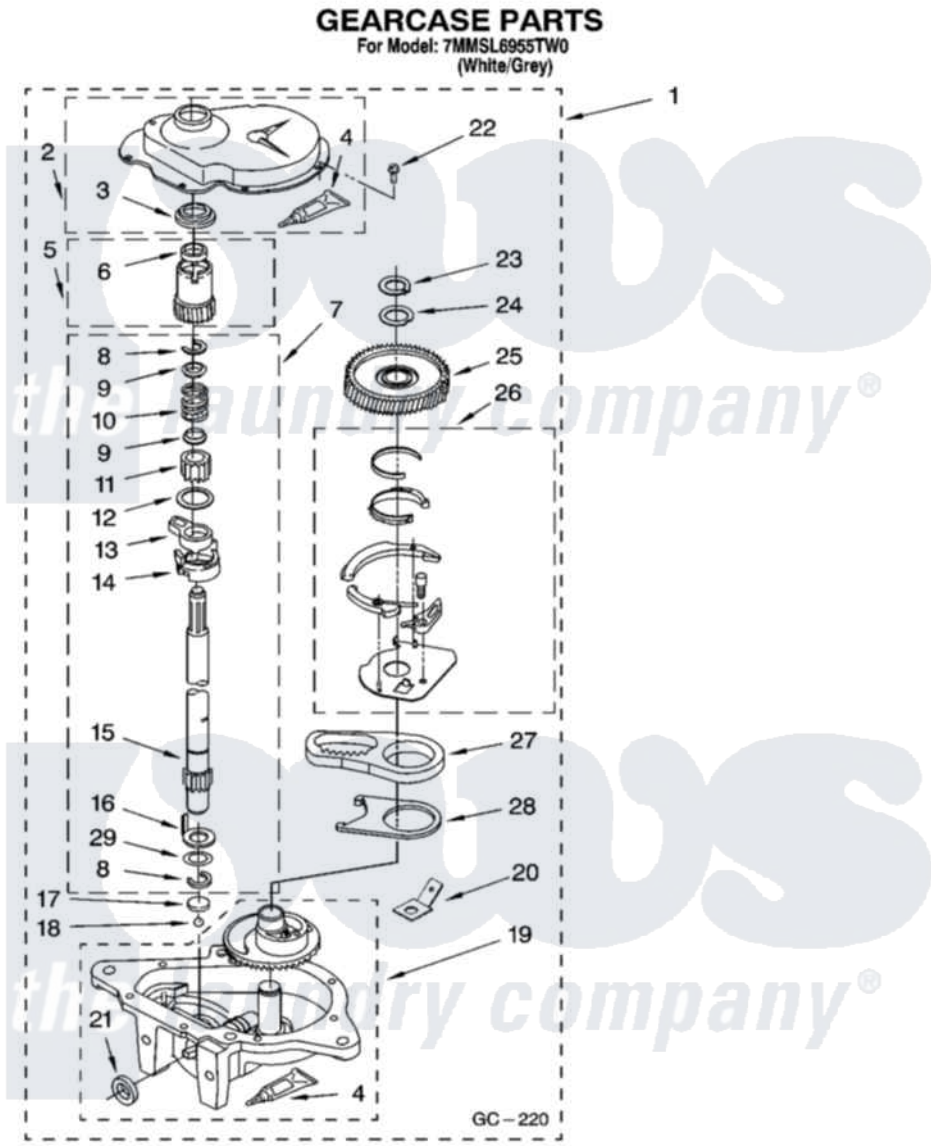

**Maytag 7MMSL6955TW0 08 - GEARCASE PARTS, OPTIONAL PARTS
(NOT INCLUDED)**

12

W10122738

Maytag Residential Maytag 7MMSL6955TW0 Washer Parts Parts Diagram 08 - GEARCASE PARTS, OPTIONAL PARTS (NOT INCLUDED)

Click on the part number to view part

Item	Original Part Number	Replaced By	Status	Part Description
1	8532118	3360629		Gearcase
2	285202			Cover, Gearcase
3	3349985			Seal, Gearcase Cover
4	285195			Sealer Sealer, Gasket
5	63320	285362		Gear and Pinion
6	356427			Seal, Spin Pinion
7	389387			Shaft, Agitator
8	90369		Not Available	Ring, Retaining (2)
9	62677			Retainer, Spring
10	62676			Spring, Agitator
11	63273	285509		Shaft, Agitator
12	62619			Washer, Agitator Gear
13	62580	285206		Cam-Agitator
14	62581	285206		Cam-Agitator
15	285509			Shaft, Agitator

16	62618		Washer, Cam Thrust
17	16018	285205	Bearing
18	85529	285205	Bearing
19	389230	285515	Gearcase
20	3949116	Not Available	BLOCK TAB, TERMINAL
21	285352		Seal Kit, Thrust Plug
22	3351614		Screw, Gearcase Cover Mounting
23	3362552	285765	Ring-Retrn
24	285735	285766	Washer Kit, Thrust
25	62570	285362	Gear and Pinon
26	388253	999516	Shelf-Glas
27	3349296	8546456	Rack, Connecting
28	62621		Actuator, Shift
29	388815		Washer, Intermediate 1 3976263 Miscellaneous Parts Bag 2 3976300 Washer, Inlet Hose 3 3366913 Clamp, Hose
NI	72017		Paint, Touch-Up
"	350938		Paint, Pressurized Spray B
"	350930		Paint, Pressurized Spray B
"	799344		Paint, Touch-Up)
"		Not Available	
"	350572		Oil
"		Not Available	
"	285208		Lubricant
"	W10340308		Control-Elec
"	285195		Sealer Sealer, Gasket
"		Not Available	
"	367031		Water System Parts
"	280129	280129A	Break-Sphn
"	280130	280130A	Adapter
"	280131	40922	Hose