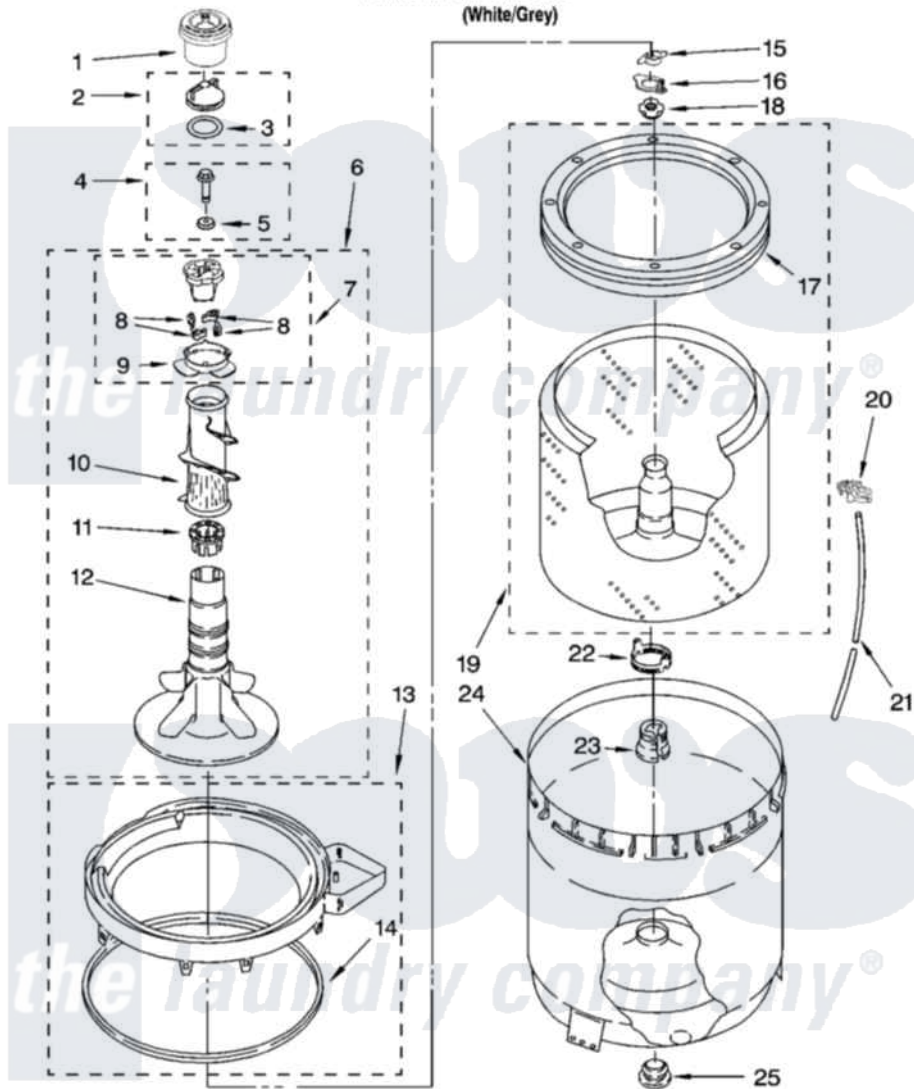

# Maytag 7MMSL7959TW0 03 - AGITATOR, BASKET AND TUB PARTS

## AGITATOR, BASKET AND TUB PARTS

For Model: 7MMSL7959TW0  
(White/Grey)

W10122095

5

Maytag [Residential Maytag 7MMSL7959TW0 Washer Parts](#) Parts Diagram 03 - AGITATOR, BASKET AND TUB PARTS

Click on the part number to view part

Item	Original Part Number	Replaced By	Status	Part Description
1	<a href="#">8565968</a>			Dispenser, Fabric Softener
2	3354733	<a href="#">W10074580</a>		Cap, Barrier
3	3348855	<a href="#">W10072840</a>		Fabric Softener
4	<a href="#">358237</a>			Screw And Washer
5	<a href="#">3949550</a>			Washer
6	<a href="#">W10093672</a>			Agitator
7	3363663	<a href="#">285811</a>		Cam-Agitator
8	3366877	<a href="#">80040</a>		Dog-Agitator
9	<a href="#">3363661</a>			Bearing, Driven Cam
10	<a href="#">3349019</a>			Auger, Agitator
11	3350389	<a href="#">285587</a>		Washer
12	<a href="#">W10110020</a>			Agitator
13	8528150	<a href="#">W10445870</a>		Ring-Tub
14	<a href="#">3976308</a>			Gasket, Tub Ring
15	<a href="#">3354845</a>			Clip, Agitator
16	<a href="#">8543666</a>			Washer, Agitator

17	W10118233	<a href="#">W10006326</a>	Balance Ring
18	W10116603	<a href="#">W10116602</a>	Nut, Spanner
19	<a href="#">8579546</a>		Basket And Balance Ring
20	<a href="#">2219077</a>		Clip, Pressure Switch Hose
21	3347780	<a href="#">353244</a>	Hose, Pressure Switch
22	<a href="#">8577198</a>		Filter, Lint
23	<a href="#">389140</a>		Tub Block, Basket Drive
24	<a href="#">63849</a>		Strain Relief, Power Cord
25	<a href="#">383727</a>		Gasket, Centerpodt