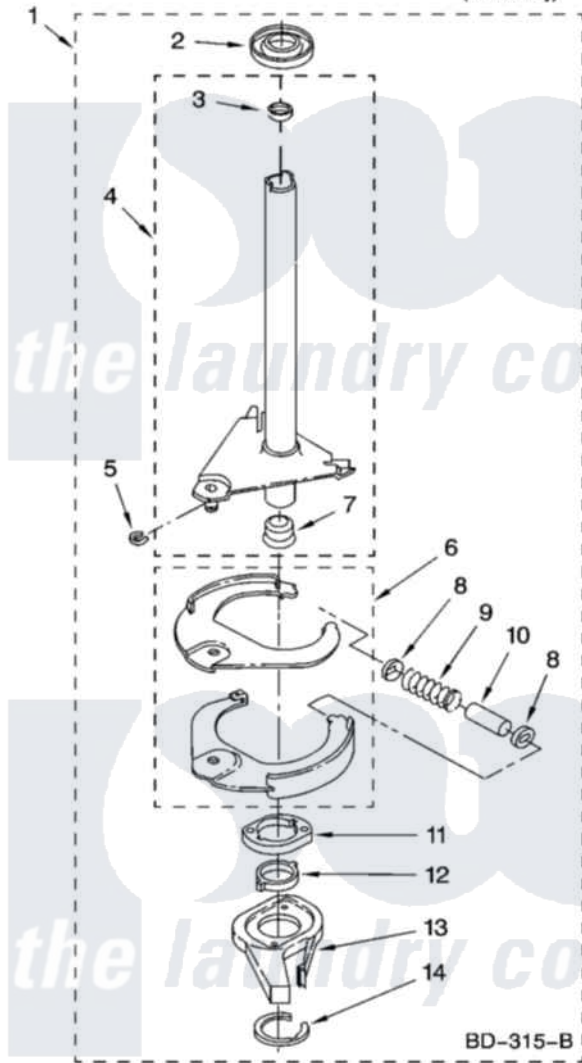

Maytag 7MMSL7959TW0 07 - BRAKE AND DRIVE TUBE PARTS

BRAKE AND DRIVE TUBE PARTS

For Model: 7MMSL7959TW0
(White/Grey)

W10122095

11

Maytag [Residential Maytag 7MMSL7959TW0 Washer Parts](#) Parts Diagram 07 - BRAKE AND DRIVE TUBE PARTS

Click on the part number to view part

Item	Original Part Number	Replaced By	Status	Part Description
1	388952	285792		Basketdrive
2	62658			Ring, Thrust
3	356427			Seal, Spin Pinion
4	64027	64208		Tube-Spin
5	64035	W10083190		Ring, Retaining
6	64232	285438		Shoe-Brake
7	62703	8546462		"T" Bearing, Spin Tube
8	3353956	285658		Sleeve
9	387806		Not Available	Spring, Brake
10	3355360	285658		Sleeve
11	661516	8546461		Cam, Brake Release
12	63022			Sleeve, Cam
13	64194	285790		Lining
14	90368	W10083200		Ring, Retaining
NI			Not Available	
"	285208			Lubricant