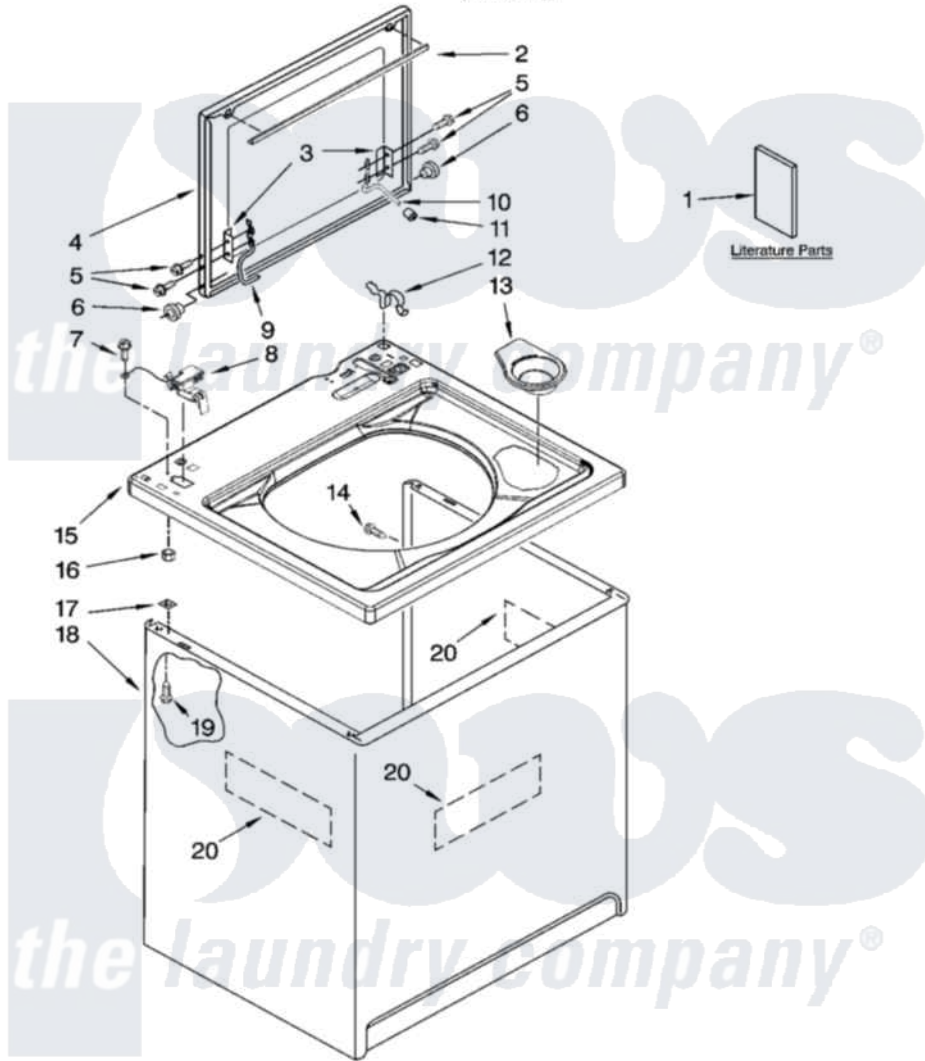

Maytag 7MMSL7959TW1 01 - TOP AND CABINET PARTS

TOP AND CABINET PARTS

For Model: 7MMSL7959TW1
(White/Grey)

AUTOMATIC
WASHER

9-07 Litho in U.S.A. (dtd)

1

Part No. W10162387 Rev. A

Maytag [Residential Maytag 7MMSL7959TW1 Washer Parts](#) Parts Diagram 01 - TOP AND CABINET PARTS
Click on the part number to view part

Item	Original Part Number	Replaced By	Status	Part Description
1	W10096821		Not Available	Use & Care Guide
"	W10117868		Not Available	Feature Sheet
"	W10096823		Not Available	Energy Guide
"	W10116932		Not Available	Wiring Diagram
2	8054939			Seal, Lid
3	21097			Pad, Lid Hinge
4	W10093680	W10193865		Lid
5	W10119828			Screw, Lid Hinge Mounting
6	8319539			Bearing, Lid Hinge
7	3351614			Screw, Gearcase Cover Mounting
8	8318084			Switch, Lid
9	8559336	W10225136		Hinge 7 Pad Assembly
10	54583			Hinge, Lid
11	19119			Bumper, Lid Hinge
12	62780			Clip, Top And Cabinet And Rear Panel

13	8565967		Dispenser, Bleach
14	3357011	308685	Side Trim)
15	8543479		Top
16	8533959	680762	Nut
17	62750		Spacer, Cabinet To Top (4)
18	63424		Cabinet
19	3390631		Screw, 10-16 X 3/8
20	3976348		Absorber, Sound