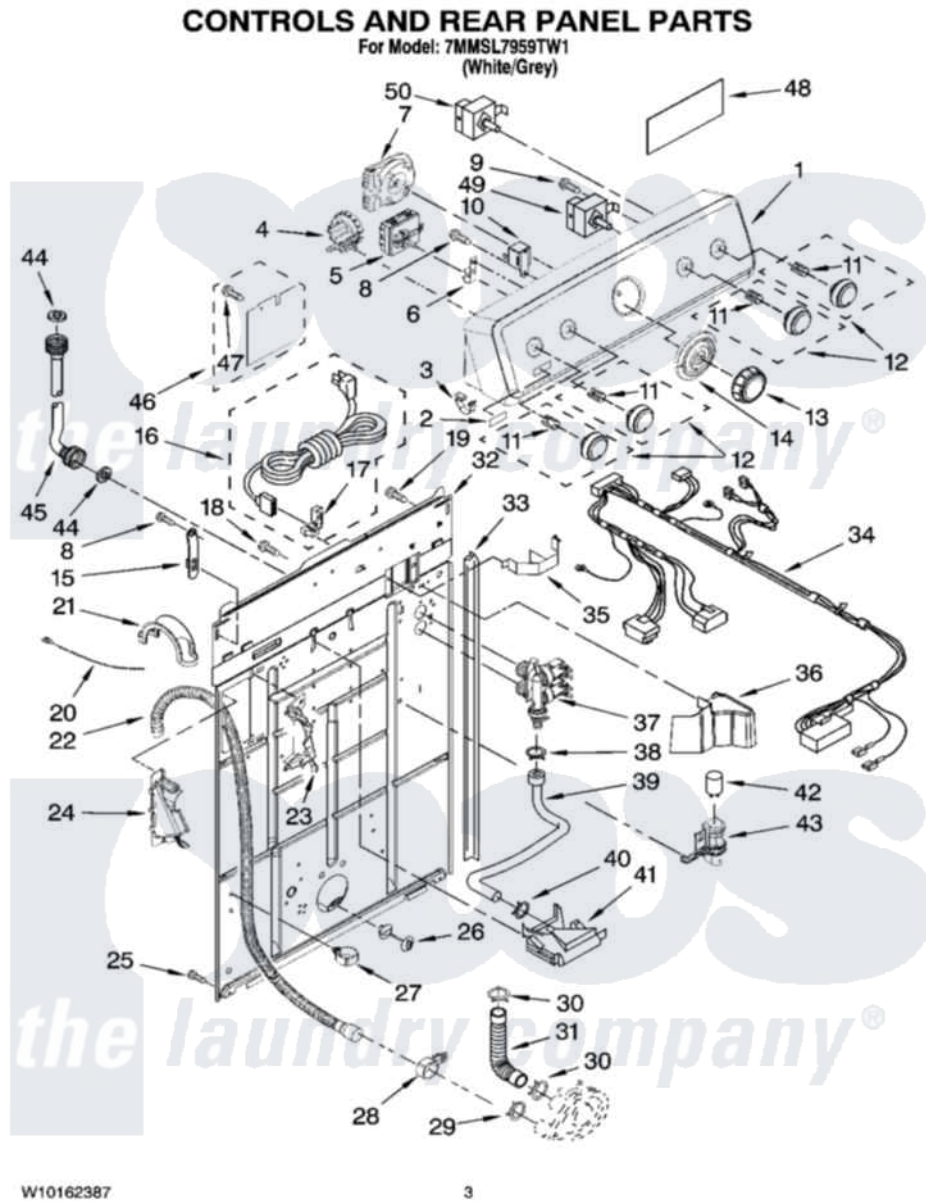

# Maytag 7MMSL7959TW1 02 - CONTROLS AND REAR PANEL PARTS

Maytag Residential Maytag 7MMSL7959TW1 Washer Parts Parts Diagram 02 - CONTROLS AND REAR PANEL PARTS  
Click on the part number to view part

Item	Original Part Number	Replaced By	Status	Part Description
1	W10155403		Not Available	Console & Shell Assembly (Includes Items 2 & 3)
2	W10112569	<a href="#">W10203949</a>		Medallion
3	<a href="#">8312709</a>			Clip-Console
4	8577842	<a href="#">W10339250</a>		Switch-WL
5	<a href="#">8578335</a>			Switch, Water Temperature
6	<a href="#">8317975</a>			Restraint, Harness
7	<a href="#">W10111389</a>			Timer
8	<a href="#">90767</a>			Screw, 8A X 3/8 HeX Washer Head Tapping
9	<a href="#">3400073</a>			Screw, Ground
10	<a href="#">694419</a>			Mini-Buzzer
11	<a href="#">8536939</a>			Clip, Knob
12	<a href="#">W10110035</a>			Knob
13	<a href="#">W10110033</a>			Knob, Timer
14	<a href="#">W10112571</a>			Dial,
15	<a href="#">8568314</a>			Strap, Console