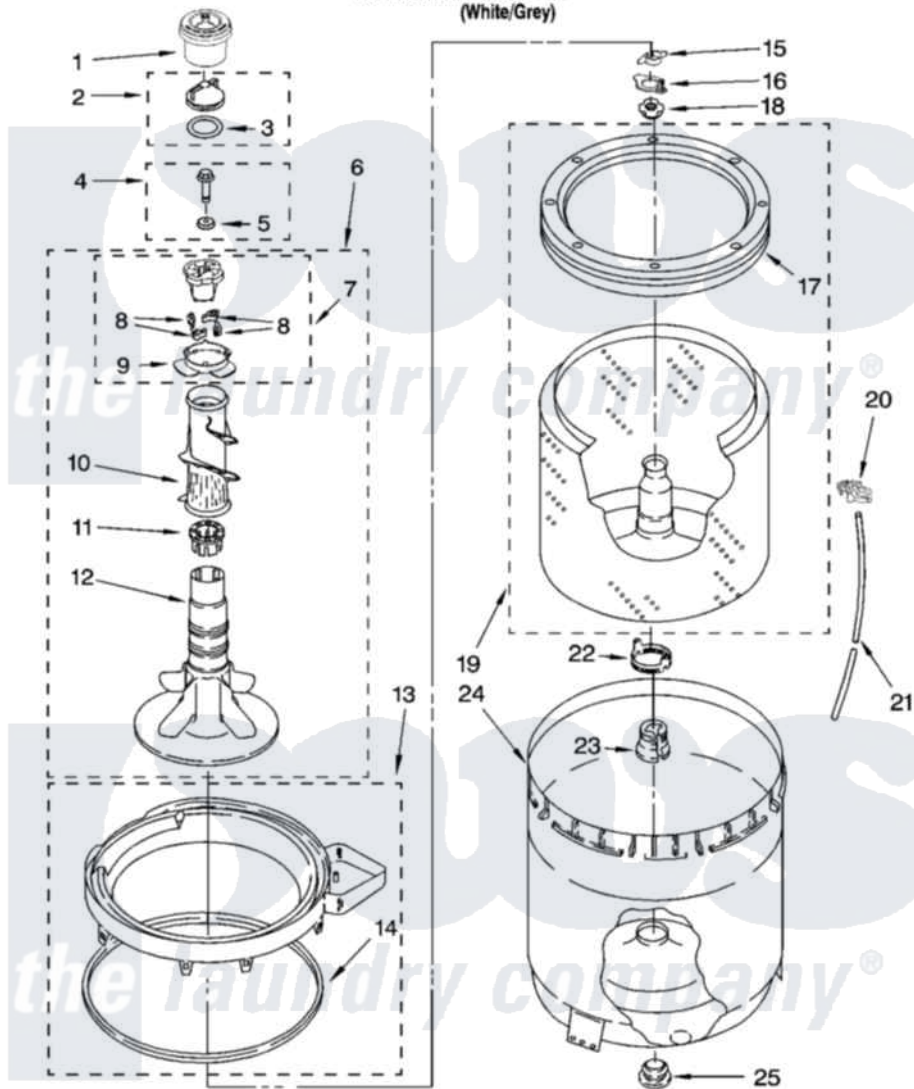

# Maytag 7MMSL7959TW1 03 - AGITATOR, BASKET AND TUB PARTS

## AGITATOR, BASKET AND TUB PARTS

For Model: 7MMSL7959TW1  
(White/Grey)

W10162387

5

Maytag Residential Maytag 7MMSL7959TW1 Washer Parts Parts Diagram 03 - AGITATOR, BASKET AND TUB PARTS

[Click on the part number to view part](#)

Item	Original Part Number	Replaced By	Status	Part Description
1	<a href="#">8565968</a>			Dispenser, Fabric Softener
2	3354733	<a href="#">W10074580</a>		Cap, Barrier
3	<a href="#">W10072840</a>			Fabric Softener
4	<a href="#">358237</a>			Screw And Washer
5	<a href="#">3949550</a>			Washer
6	<a href="#">W10093672</a>			Agitator
7	3363663	<a href="#">285811</a>		Cam-Agitator
8	3366877	<a href="#">80040</a>		Dog-Agitator
9	<a href="#">3363661</a>			Bearing, Driven Cam
10	<a href="#">3349019</a>			Auger, Agitator
11	3350389	<a href="#">285587</a>		Washer
12	<a href="#">W10110020</a>			Agitator
13	8528150	<a href="#">W10445870</a>		Ring-Tub
14	<a href="#">3976308</a>			Gasket, Tub Ring
15	<a href="#">3354845</a>			Clip, Agitator
16	<a href="#">8543666</a>			Washer, Agitator

17	8519788	<a href="#">387240</a>	Ring, Balance
18	<a href="#">21366</a>		Nut, Spanner
19	8526016	<a href="#">W10389328</a>	Clothes Container, Assembly
20	<a href="#">2219077</a>		Clip, Pressure Switch Hose
21	3347780	<a href="#">353244</a>	Hose, Pressure Switch
22	<a href="#">8577198</a>		Filter, Lint
23	<a href="#">389140</a>		Tub Block, Basket Drive
24	<a href="#">63849</a>		Strain Relief, Power Cord
25	<a href="#">383727</a>		Gasket, Centerpodt