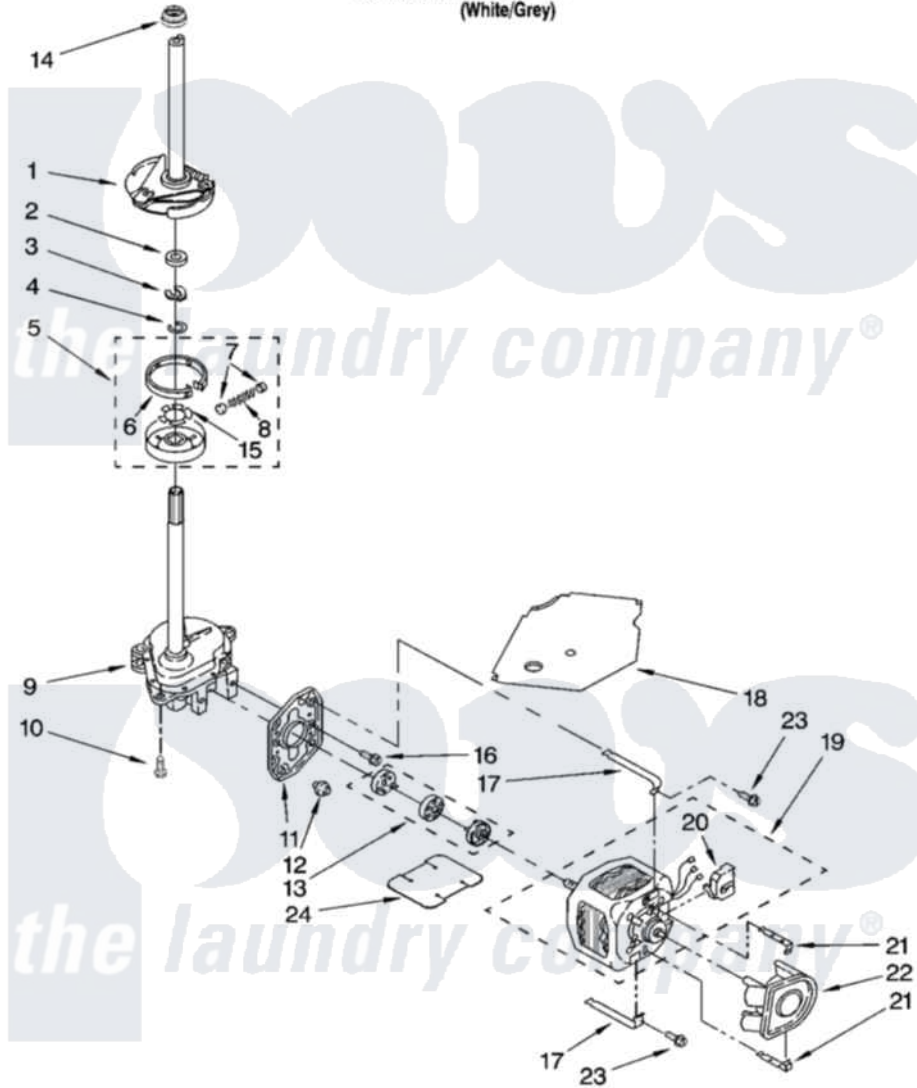

Maytag 7MMSL7959TW1 04 - BRAKE, CLUTCH, GEARCASE, MOTOR AND PUMP PARTS

BRAKE, CLUTCH, GEARCASE, MOTOR AND PUMP PARTS

For Model: 7MMSL7959TW1
(White/Grey)

W10162387

7

Maytag [Residential Maytag 7MMSL7959TW1 Washer Parts](#) Parts Diagram 04 - BRAKE, CLUTCH, GEARCASE, MOTOR AND PUMP PARTS
Click on the part number to view part

Item	Original Part Number	Replaced By	Status	Part Description
1	388952	285792		Basketdrive
2	63292			Washer, Spin Tube Thrust
3	62697	W10080230		Ring, Spin Tube Support
4	63283	285353		Ring
5	3951311	285785		Clutch
6	3951308	285790		Lining
7	62646			Cap, Clutch Spring
8	3946792			Spring And Damper Assembly
9	8532118	3360629		Gearcase
10	3357334	3400516		Screw Anti-Rattle
11	62611			Plate, Motor Mount To Gearcase
12	62691			Grommet, Motor
13	3978849	285852A		Coupling
14	8577374			Seal, Centerpost

15	3355454		Clip, Main Drive
16	3400516		Screw Anti-Rattle
17	3349637	W10086010	Retainer, Motor
18	3362089		Shield, Tub To Motor
19	8528157	661600	Motor, Main Drive
20	3952056		Switch, Main Drive Motor
21	8546127		Retainer, Pump
22	3363394		Pump
23	3387485	273556	Screw, 10-16 X 5/8
24	8316060		Shield, Tub To Motor