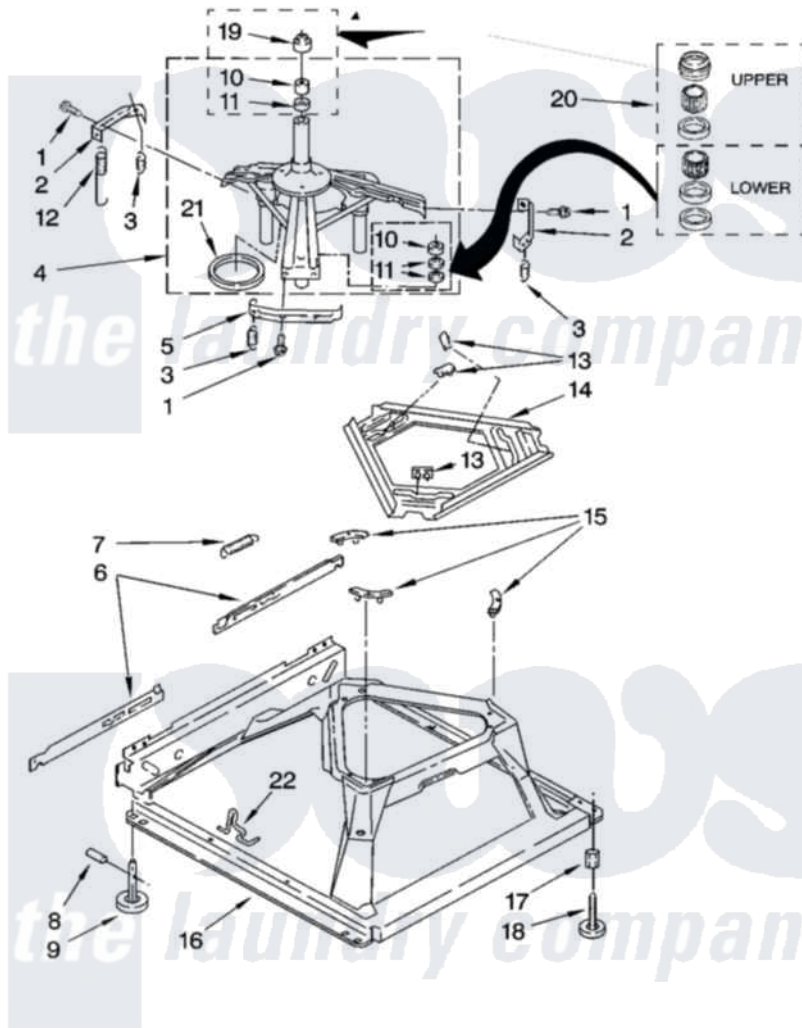

Maytag 7MMSL7959TW1 05 - MACHINE BASE PARTS

MACHINE BASE PARTS

For Model: 7MMSL7959TW1
(White/Grey)

8

W10162387

Maytag [Residential Maytag 7MMSL7959TW1 Washer Parts](#) Parts Diagram 05 - MACHINE BASE PARTS
Click on the part number to view part

Item	Original Part Number	Replaced By	Status	Part Description
1	3400076			Screw, Bracket Mounting
2	64067			Bracket, Spring Outer
3	63907			Spring, Suspension
4	8575214	280184		Support
5	64065			Bracket, Spring Outer
6	63466			Link, Leveling Mechanism
7	62597	8316845		Spring
8	62837			Pin, Knurled
9	62596	285244		Feet-Leveling
10	8546455			Bearing, Centerpost
11	357409	359449		Seal, Agitator Shaft
12	388492	W10250667		Spring, Counterweight
13	62568	285219		Pad
14	3946509			Plate, Suspension
15	3363660	285744		Pad
16	3946512	285771		Base

17	3359452	Nut, Lock
18	W10001130	Foot, Leveling
19	8577376	Seal, Centerpost
20	285203	Centerpost Bearing Kit
21	63134	Ring, Sound Deadening
22	63806	W10145155 Retainer, Suspension Spring