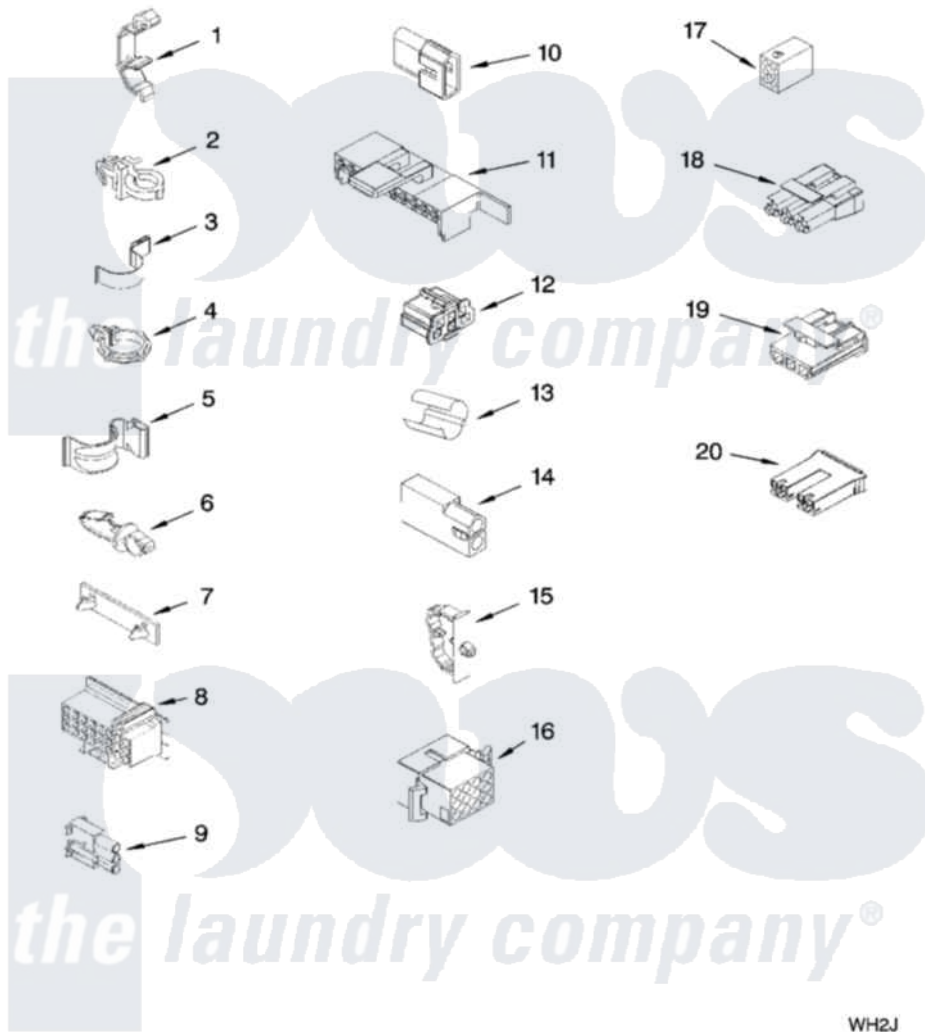

**WIRING HARNESS PARTS**

For Model: 7MMSL7959TW1  
(White/Grey)

W10162387

9

WH2J

Maytag [Residential Maytag 7MMSL7959TW1 Washer Parts](#) Parts Diagram 06 - WIRING HARNESS PARTS  
Click on the part number to view part

Item	Original Part Number	Replaced By	Status	Part Description
1	<a href="#">3349557</a>			Retainer, Harness
2	388498		Not Available	Clip, Harness
3	3347812	<a href="#">8528351</a>		Clip
4	3352501	<a href="#">8559320</a>		Restraint, Hose
5	<a href="#">90016</a>			Clip, Pressure Switch Hose
6	3390496	<a href="#">8281256</a>		Clip, Harness
7	<a href="#">389379</a>			Retainer, Side To Feature Panel
8	<a href="#">3948614</a>			Disconnect Block
"	<a href="#">352089</a>			Timer, Block Disconnect
9	<a href="#">62889</a>			Receptacle, Terminal
10	<a href="#">353424</a>			Plug, Terminal
11	<a href="#">62505</a>			Block, Disconnect
12	<a href="#">3347243</a>			Block, Disconnect
13	<a href="#">63523</a>			Harness, Protector
14	<a href="#">717252</a>			Receptacle, Terminal
15	<a href="#">3352944</a>			Clip, Harness

16	3390423		Not Available	Block, Disconnect (12-Way) (Timer) (Use Term. 94613)
17	3347730		Not Available	Receptacle, (6-Way) (Use Term. 94613)
18	3948617	<a href="#">2172937</a>		Connector
19	<a href="#">3360056</a>			Connector
20	<a href="#">3354925</a>			Block, Connector
"	<a href="#">3354926</a>			Block, Connector