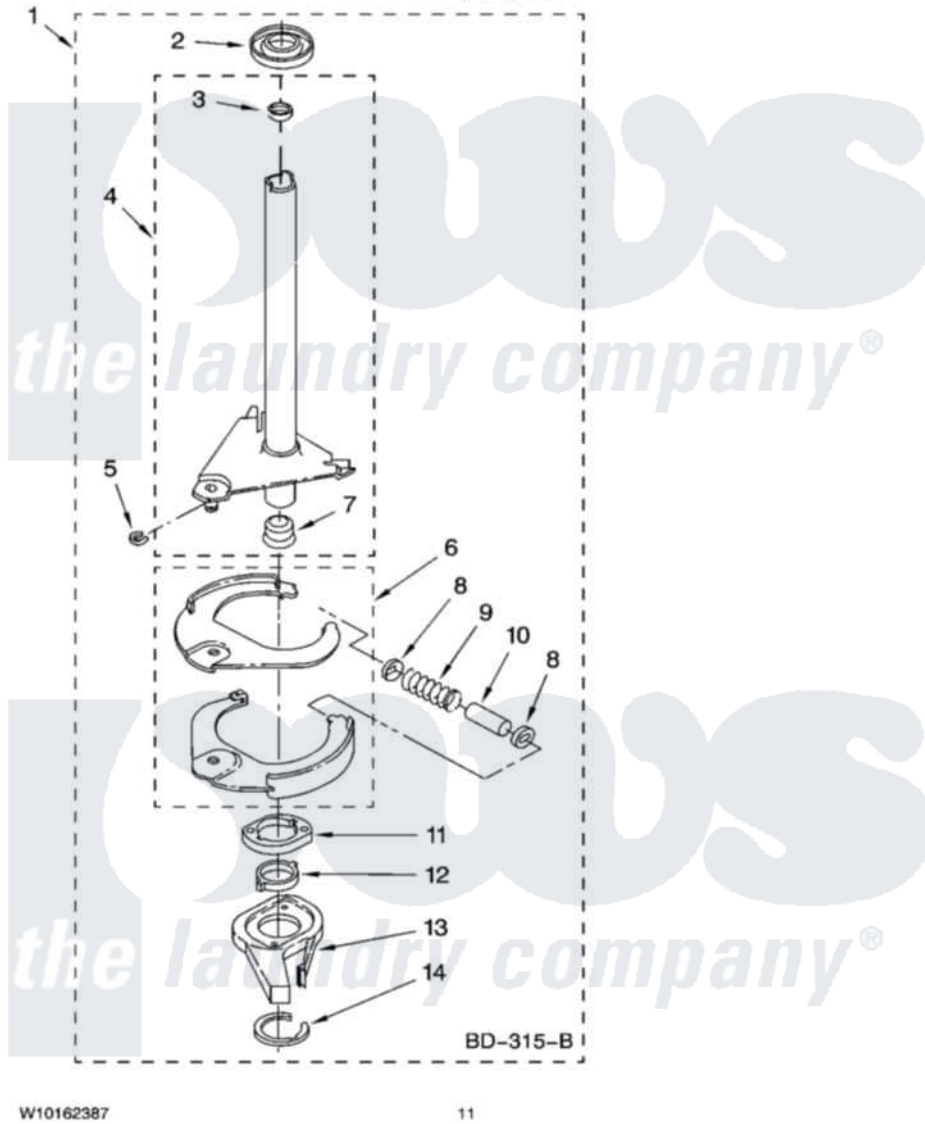

Maytag 7MMSL7959TW1 07 - BRAKE AND DRIVE TUBE PARTS

BRAKE AND DRIVE TUBE PARTS

For Model: 7MMSL7959TW1
(White/Grey)

W10162387

11

Maytag [Residential Maytag 7MMSL7959TW1 Washer Parts](#) Parts Diagram 07 - BRAKE AND DRIVE TUBE PARTS

Click on the part number to view part

Item	Original Part Number	Replaced By	Status	Part Description
1	388952	285792		Basketdrive
2	62658			Ring, Thrust
3	356427			Seal, Spin Pinion
4	64027	64208		Tube-Spin
5	64035	W10083190		Ring, Retaining
6	64232	285438		Shoe-Brake
7	62703	8546462		"T" Bearing, Spin Tube
8	3353956	285658		Sleeve
9	387806		Not Available	Spring, Brake
10	3355360	285658		Sleeve
11	661516	8546461		Cam, Brake Release
12	63022			Sleeve, Cam
13	64194	285790		Lining
14	90368	W10083200		Ring, Retaining
NI			Not Available	
"	285208			Lubricant