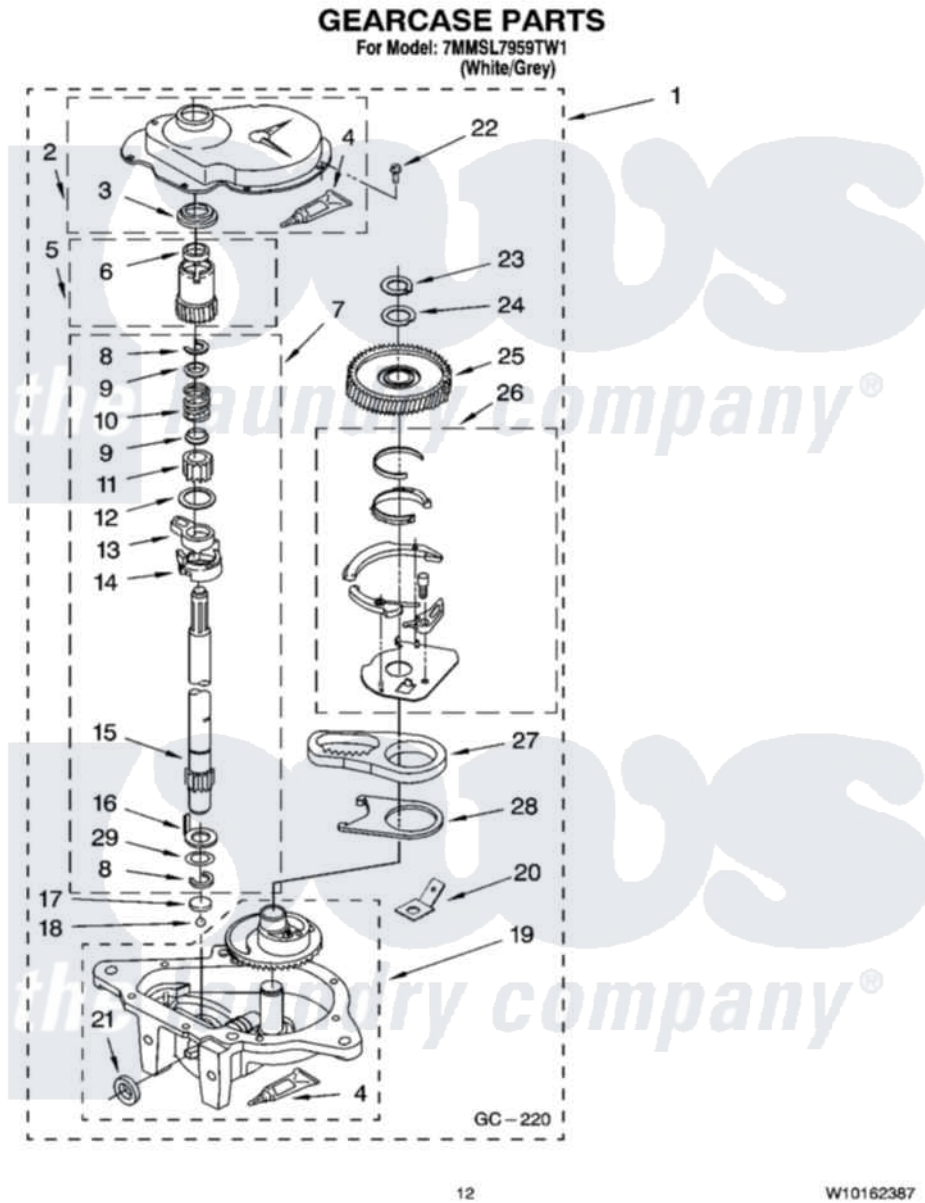

**Maytag 7MMSL7959TW1 08 - GEARCASE PARTS, OPTIONAL PARTS
(NOT INCLUDED)**

Maytag Residential Maytag 7MMSL7959TW1 Washer Parts Parts Diagram 08 - GEARCASE PARTS, OPTIONAL PARTS (NOT INCLUDED)
Click on the part number to view part

Item	Original Part Number	Replaced By	Status	Part Description
1	8532118	3360629		Gearcase
2	285202			Cover, Gearcase
3	3349985			Seal, Gearcase Cover
4	285195			Sealer Sealer, Gasket
5	63320	285362		Gear and Pinion
6	356427			Seal, Spin Pinion
7	389387			Shaft, Agitator
8	90369		Not Available	Ring, Retaining (2)
9	62677			Retainer, Spring
10	62676			Spring, Agitator
11	63273	285509		Shaft, Agitator
12	62619			Washer, Agitator Gear
13	62580	285206		Cam-Agitator
14	62581	285206		Cam-Agitator
15	285509			Shaft, Agitator

16	62618		Washer, Cam Thrust
17	16018	285205	Bearing
18	85529	285205	Bearing
19	389230	285515	Gearcase
20	3949116	Not Available	BLOCK TAB, TERMINAL
21	285352		Seal Kit, Thrust Plug
22	3351614		Screw, Gearcase Cover Mounting
23	3362552	285765	Ring-Retrn
24	285735	285766	Washer Kit, Thrust
25	62570	285362	Gear and Pinon
26	388253	999516	Shelf-Glas
27	3349296	8546456	Rack, Connecting
28	62621		Actuator, Shift
29	388815		Washer, Intermediate 1 3976263 Miscellaneous Parts Bag 2 3976300 Washer, Inlet Hose 3 3366913 Clamp, Hose
NI	72017		Paint, Touch-Up
"	350938		Paint, Pressurized Spray B
"	350930		Paint, Pressurized Spray B
"	799344		Paint, Touch-Up)
"		Not Available	
"	350572		Oil
"		Not Available	
"	285208		Lubricant
"		Not Available	
"	285195		Sealer Sealer, Gasket
"		Not Available	
"	367031		Water System Parts
"	280129	280129A	Break-Sphn
"	280130	280130A	Adapter
"	280131	40922	Hose