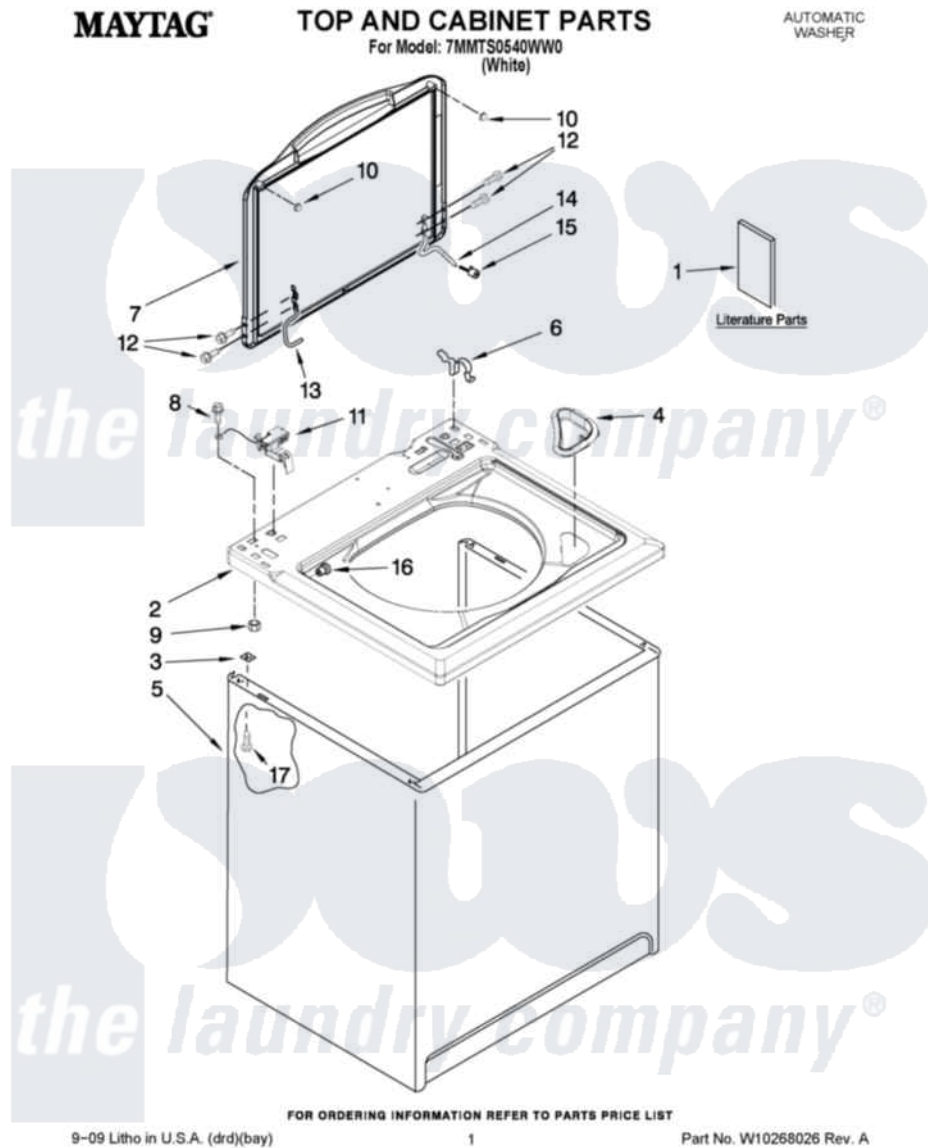

Maytag 7MMTS0540WW0 01 - TOP AND CABINET PARTS

Maytag Residential Maytag 7MMTS0540WW0 Washer Parts Parts Diagram 01 - TOP AND CABINET PARTS
Click on the part number to view part

Item	Original Part Number	Replaced By	Status	Part Description
1	W10245768		Not Available	Feature Sheet
"	W10155456		Not Available	Use & Care Guide
"	W10245263		Not Available	ENERGY GUIDE (MEXICO)
"	W10224765		Not Available	Wiring Diagram
2	W10194868			Top
3	62750			Spacer, Cabinet To Top (4)
4	W10192089			Dispenser, Bleach
5	63424			Cabinet
6	62780			Clip, Top And Cabinet And Rear Panel
7	W10168897			Lid Assembly
8	3351614			Screw, Gearcase Cover Mounting
9	8533959	680762		Nut
10	W10181289			Bumper, Lid
11	8318084			Switch, Lid
12	W10119828			Screw, Lid Hinge Mounting

13	8559336	W10225136	Hinge 7 Pad Assembly
14	54583		Hinge, Lid
15	19119		Bumper, Lid Hinge
16	8319539		Bearing, Lid Hinge
17	W10165554		Screw, 10-16 X 3/8