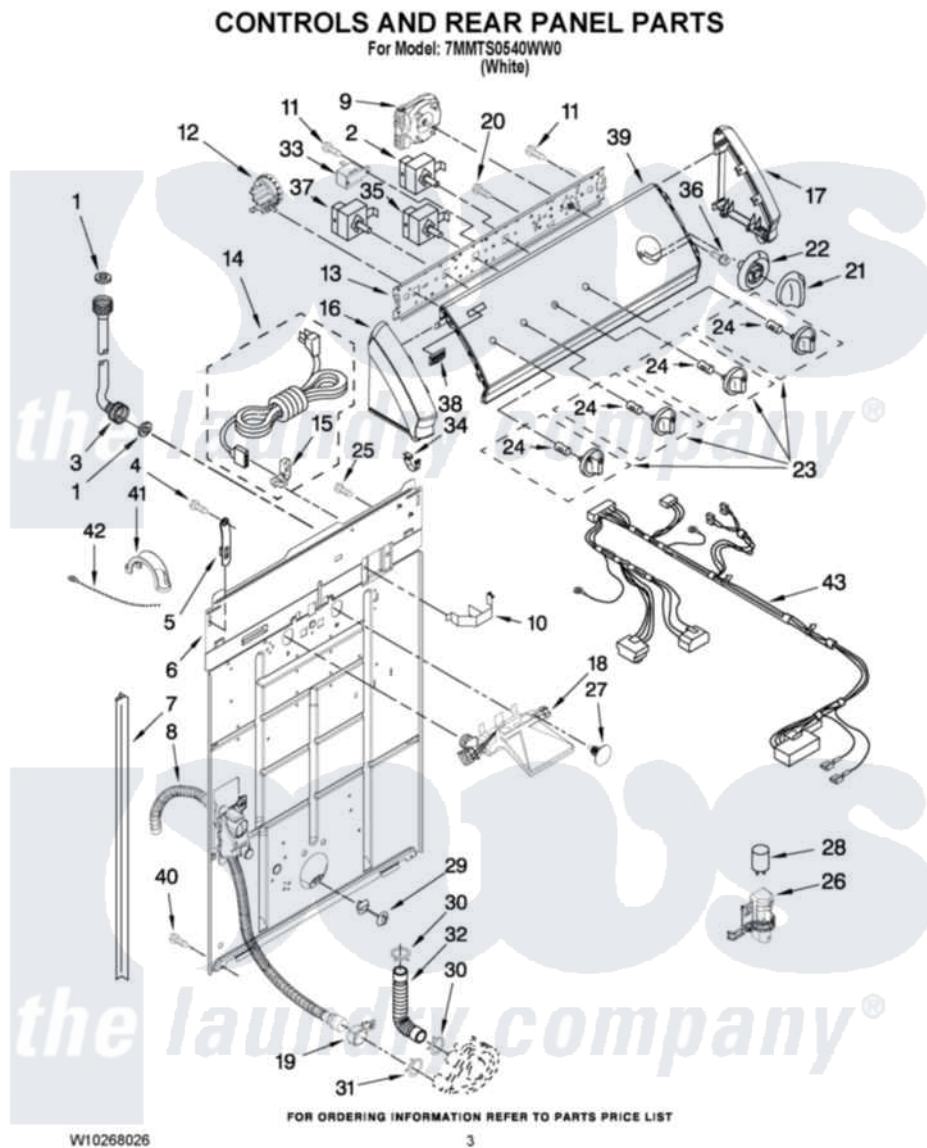

Maytag 7MMTS0540WW0 02 - CONTROLS AND REAR PANEL PARTS

Maytag Residential Maytag 7MMTS0540WW0 Washer Parts Parts Diagram 02 - CONTROLS AND REAR PANEL PARTS

[Click on the part number to view part](#)

Item	Original Part Number	Replaced By	Status	Part Description
1	W10242307	16123		Washer Inlet-Hose Miscellaneous Parts Must be Ordered Separately.
2	3949187	W10168262		Switch, Rotary
3	W10194210	89503		Hose-Inlet
"	W10196191	89503		Hose-Inlet
4	9740848			Screw, Mixing Valve Mounting
5	8568314			Strap, Console
6	W10194450			Panel, Rear
7	62747			Pad, Rear Panel
8	W10189267			Drain Hose Assembly
9	8577356			Timer, Control
10	8055003			Clip, Harness And Pressure Switch
11	90767			Screw, 8A X 3/8 HeX Washer Head Tapping
12	8577843	W10337781		Switch-WL

13	8559504	W10392396	Bracket
14	W10115689		Cord, Power
15	3952821	285777	Relief-Str
16	8559502		Cap, End
17	8559501		Cap, End
18	W10278652		Valve, Water Inlet W/Vacuum Break
19	8541668		Clamp, Hose
20	3400073		Screw, Ground
21	W10169849		Knob, Timer
22	W10169848		Dial, Timer
23	W10192636		Knob, Control
24	8536939		Clip, Knob
25	3351614		Screw, Gearcase Cover Mounting
26	8318046		Clip, Capacitor
27	W10000080	8282566	Clip, Pine Tree
28	8572717		Capacitor, Motor Start
29	8519200		Support, Rear Panel
30	3363366	616099	Clamp
31	8317496	285655	Clamp, Hose
32	3951449	285871	Hose
33	694419		Mini-Buzzer
34	8312709		Clip-Console
35	3949180	W10168257	Switch, Rotary
36	3400818		Screw, Timer Mounting
37	3950347		Switch, Water Temperature
38	W10153170		Medallion Cabinet
39	W10244058		Panel, Console
40	62863	3390631	Screw, 10-16 X 3/8
41	8577378		U-Bend, Drain Hose
42	3347868	W10339879	Tie, Cable
43	W10224861		Harness, Wiring