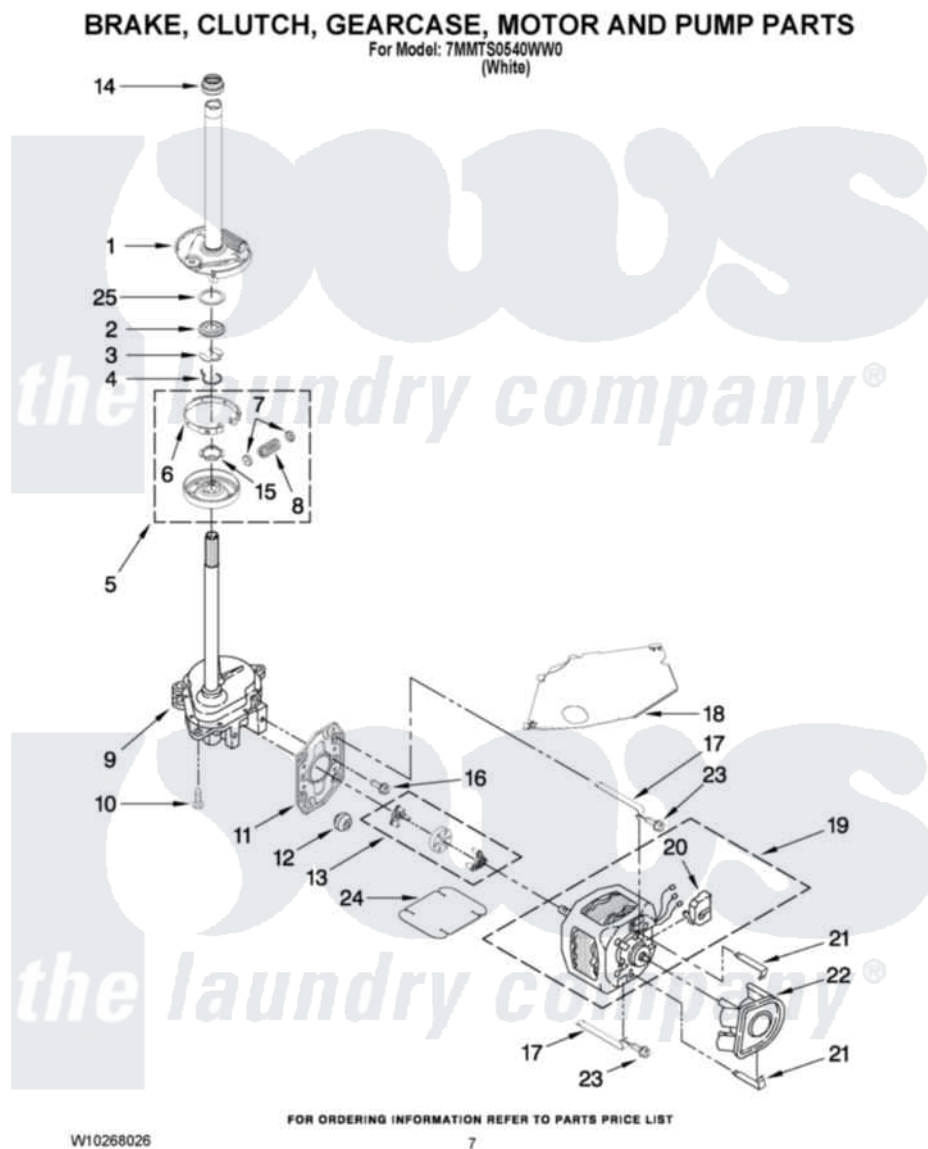

# Maytag 7MMTS0540WW0 04 - BRAKE, CLUTCH, GEARCASE, MOTOR AND PUMP PARTS

Maytag [Residential Maytag 7MMTS0540WW0 Washer Parts](#) Parts Diagram 04 - BRAKE, CLUTCH, GEARCASE, MOTOR AND PUMP PARTS  
Click on the part number to view part

Item	Original Part Number	Replaced By	Status	Part Description
1	388952	<a href="#">285792</a>		Basketdrive
2	<a href="#">63292</a>			Washer, Spin Tube Thrust
3	62697	<a href="#">W10080230</a>		Ring, Spin Tube Support
4	63283	<a href="#">285353</a>		Ring
5	3951311	<a href="#">285785</a>		Clutch
6	3951308	<a href="#">285790</a>		Lining
7	<a href="#">62646</a>			Cap, Clutch Spring
8	<a href="#">3946792</a>			Spring And Damper Assembly
9	W10155438	<a href="#">W10140307</a>		Gearcase
10	3357334	<a href="#">3400516</a>		Screw Anti-Rattle
11	<a href="#">62611</a>			Plate, Motor Mount To Gearcase
12	<a href="#">62691</a>			Grommet, Motor
13	3978849	<a href="#">285852A</a>		Coupling
14	<a href="#">8577374</a>			Seal, Centerpost

15	<a href="#">3355454</a>		Clip, Main Drive
16	<a href="#">3400516</a>		Screw Anti-Rattle
17	<a href="#">W10086010</a>		Retainer, Motor
18	<a href="#">3362089</a>		Shield, Tub To Motor
19	8528157	<a href="#">661600</a>	Motor, Main Drive
20	<a href="#">3952056</a>		Switch, Main Drive Motor
21	<a href="#">8546127</a>		Retainer, Pump
22	<a href="#">3363394</a>		Pump
23	3387485	<a href="#">273556</a>	Screw, 10-16 X 5/8
24	<a href="#">3946532</a>		Shield, Motor
25	<a href="#">8578981</a>		Washer, Thrust