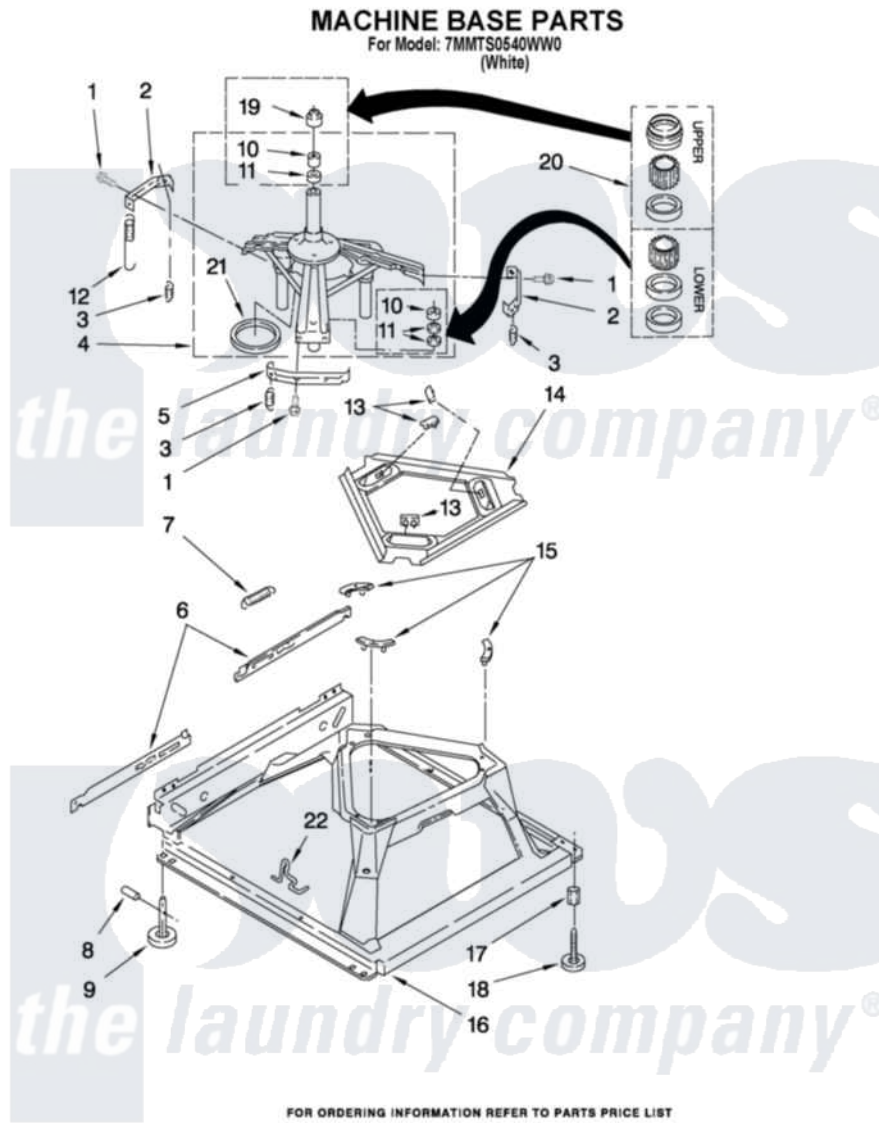

Maytag 7MMTS0540WW0 05 - MACHINE BASE PARTS

8

W10268026

Maytag [Residential Maytag 7MMTS0540WW0 Washer Parts](#) Parts Diagram 05 - MACHINE BASE PARTS
Click on the part number to view part

Item	Original Part Number	Replaced By	Status	Part Description
1	3400076			Screw, Bracket Mounting
2	64067			Bracket, Spring Outer
3	63907			Spring, Suspension
4	8575214	280184		Support
5	64065			Bracket, Spring Outer
6	63466			Link, Leveling Mechanism
7	62597	8316845		Spring
8	62837			Pin, Knurled
9	62596	285244		Feet-Leveling
10	8546455			Bearing, Centerpost
11	357409	359449		Seal, Agitator Shaft
12	388492	W10250667		Spring, Counterweight
13	62568	285219		Pad
14	3946509			Plate, Suspension
15	3363660	285744		Pad
16	3946512	285771		Base

17	3359452	Nut, Lock
18	W10001130	Foot, Leveling
19	8577376	Seal, Centerpost
20	285203	Centerpost Bearing Kit
21	63134	Ring, Sound Deadening
22	W10145155	Retainer, Suspension Spring