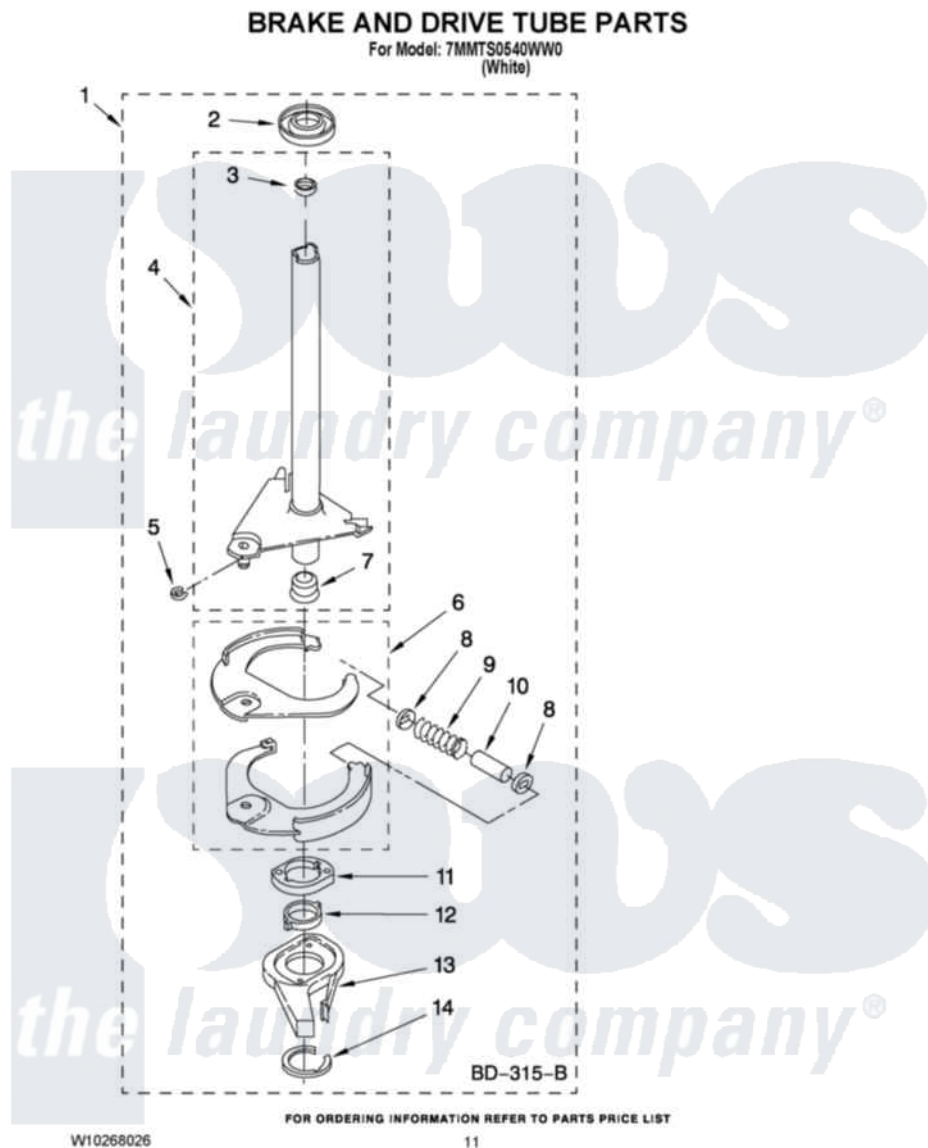

Maytag 7MMTS0540WW0 07 - BRAKE AND DRIVE TUBE PARTS

Maytag [Residential Maytag 7MMTS0540WW0 Washer Parts](#) Parts Diagram 07 - BRAKE AND DRIVE TUBE PARTS

Click on the part number to view part

Item	Original Part Number	Replaced By	Status	Part Description
1	388952	285792		Basketdrive
2	62658			Ring, Thrust
3	356427			Seal, Spin Pinion
4	64027	64208		Tube-Spin
5	64035	W10083190		Ring, Retaining
6	64232	285438		Shoe-Brake
7	62703	8546462		"T" Bearing, Spin Tube
8	3353956	285658		Sleeve
9	387806		Not Available	Spring, Brake
10	3355360	285658		Sleeve
11	661516	8546461		Cam, Brake Release
12	63022			Sleeve, Cam
13	64194	285790		Lining
14	90368	W10083200		Ring, Retaining
NI	285208			Lubricant