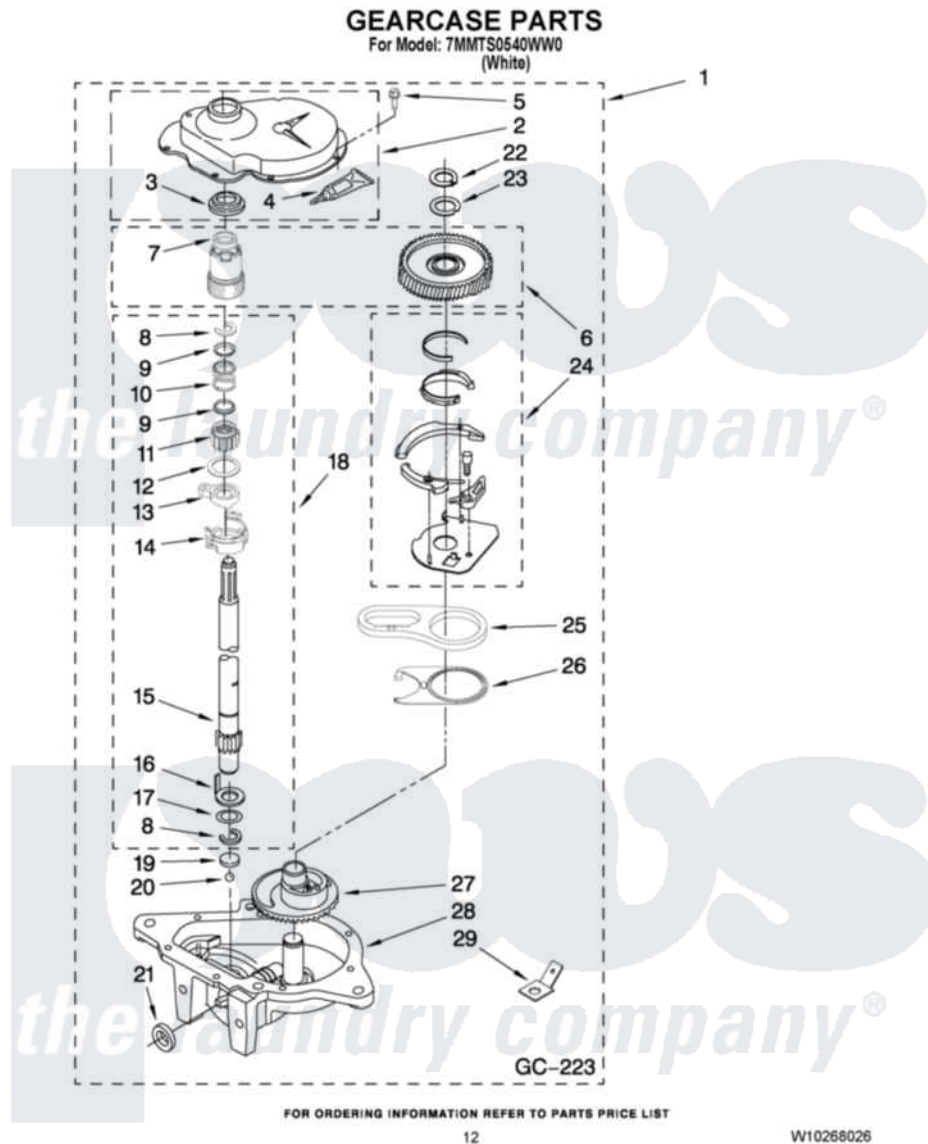

Maytag 7MMTS0540WW0 08 - GEARCASE PARTS

Maytag Residential Maytag 7MMTS0540WW0 Washer Parts Parts Diagram 08 - GEARCASE PARTS
 Click on the part number to view part

Item	Original Part Number	Replaced By	Status	Part Description
1	W10155438	W10140307		Gearcase
2	285202			Cover, Gearcase
3	3349985			Seal, Gearcase Cover
4	285195			Sealer Sealer, Gasket
5	3351614			Screw, Gearcase Cover Mounting
6	W10172898			Spin Pinion And Gear Spin Kit
7	N/P		Not Available	SEAL, SPIN PINION (NOT SERVICEABLE PART OF ITEM 6)
8	90369		Not Available	Ring, Retaining (2)
9	62677			Retainer, Spring
10	62676			Spring, Agitator
11	W10110245	285509		Shaft, Agitator
12	62619			Washer, Agitator Gear
13	62580	285206		Cam-Agitator
14	3976349	285206		Cam-Agitator

15	389231		Shaft, Agitator
16	62618		Washer, Cam Thrust
17	388815		Washer, Intermediate 1 3976263 Miscellaneous Parts Bag 2 3976300 Washer, Inlet Hose 3 3366913 Clamp, Hose
18	389387		Shaft, Agitator
19	16018	285205	Bearing
20	85529	285205	Bearing
21	W10111745	285352	Seal Kit, Thrust Plug
22	3362552	285765	Ring-Retr
23	285766		Washer Kit, Thrust
24	388253	999516	Shelf-Glas
25	8546456		Rack, Connecting
26	62621		Actuator, Shift
27	N/P	Not Available	GEAR-MAIN DRIVE (NOT SERVICED SEPARATELY)
28	N/P	Not Available	BOTTOM & PINION GEARCASE (NOT SERVICED SEPARATELY)
29	3949116	Not Available	BLOCK TAB, TERMINAL