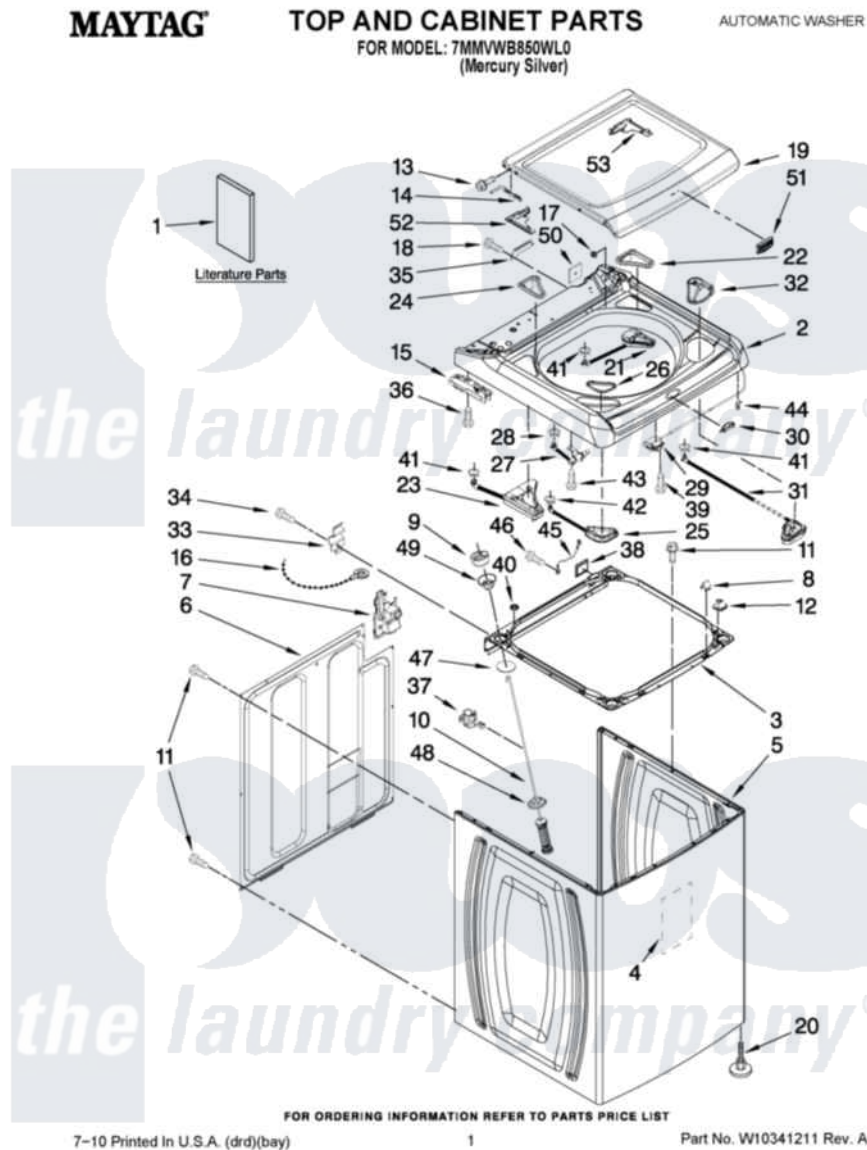

Maytag 7MMVWB850WL0 01 - TOP AND CABINET PARTS

Maytag Residential Maytag 7MMVWB850WL0 Washer Parts Parts Diagram 01 - TOP AND CABINET PARTS
Click on the part number to view part

Item	Original Part Number	Replaced By	Status	Part Description
1	W10092818		Not Available	INSTALLATION INSTRUCTIONS
"	W10322041		Not Available	USE & CARE GUIDE
"	W10313093		Not Available	USE & CARE GUIDE (TECH SHEET)
"	W10322043		Not Available	IMPROVED WASH PERFORMANCE SHEET
"	W10322035		Not Available	ENERGY GUIDE
2	W10093800			Top
3	W10162604	W10198634		Frame
4	W10177046			Cabinet - Damper, Sound
5	W10093798	W10193880		Cabinet
6	8566090			Panel, Rear
7	W10160572			Retainer, Drain Hose Storage
8	8563785			Lock, Top- Front
9	W10111536	W10198919		Kit
10	W10256514	W10277357		Suspension