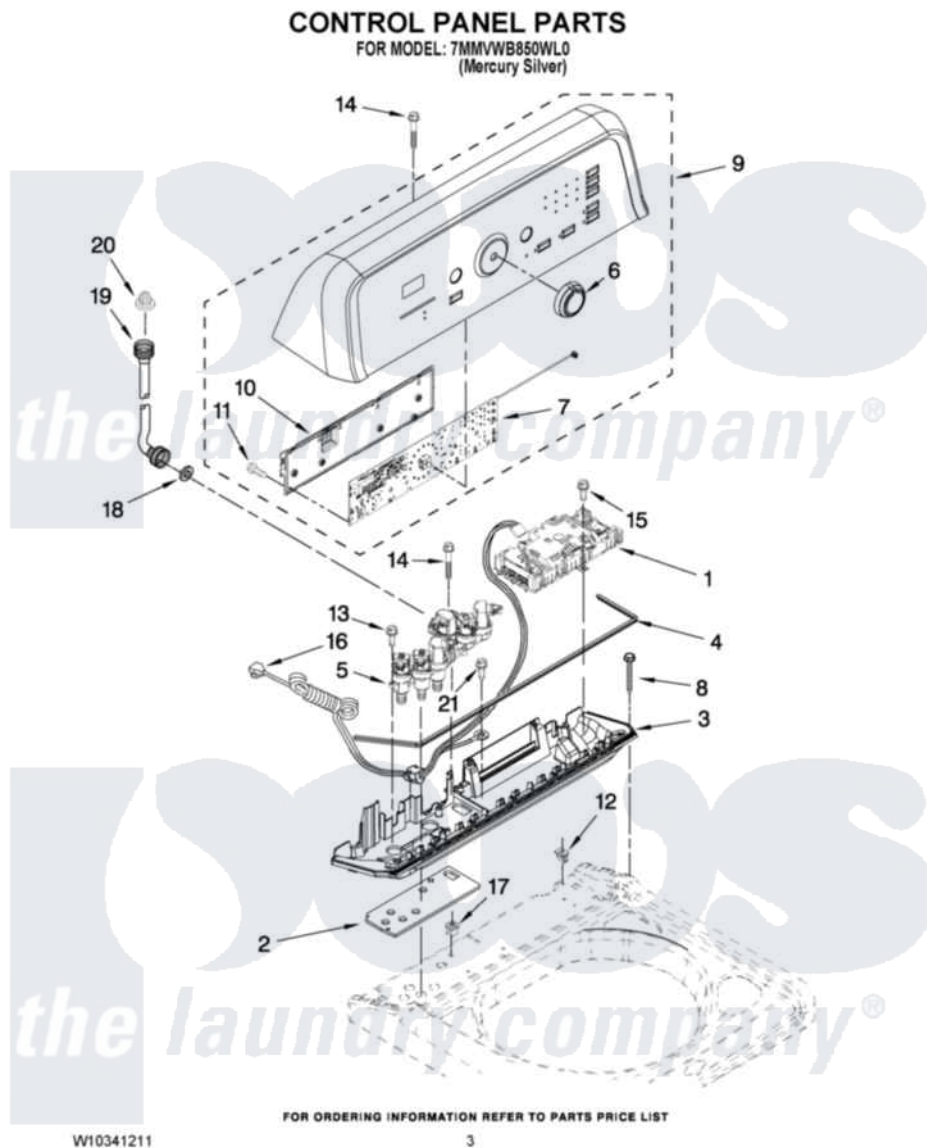

Maytag 7MMVWB850WL0 02 - CONTROL PANEL PARTS

Maytag [Residential Maytag 7MMVWB850WL0 Washer Parts](#) Parts Diagram 02 - CONTROL PANEL PARTS
 Click on the part number to view part

Item	Original Part Number	Replaced By	Status	Part Description
1	W10335055			Control Unit Assembly, Machine And Motor
2	W10141695		Not Available	Gasket, Valve Tray
3	W10110846			Tray Assembly, Console
4	W10141693		Not Available	Gasket, Console/Tray
5	W10291036	W10371509		Valve
6	W10051126			Knob Assembly
7	W10260184			User Interface
8	W10004990			Screw, 6-20 X 1.2
9	W10090761			Console
10	W10051124			Cover, Rear
11	W10003770			Screw, 6-19 X 1/2
12	W10022060			Nut, Push-In
13	W10052600			Screw, 8-18 X 3/4
14	8565324			Screw, 10-16 X 1.75
15	8281136			Screw, 10-16 X 3/4
16	W10299984			Cord Assembly, Power

17	98460		Nut, Push-In
18	W10242307	16123	Washer Inlet-Hose Miscellaneous Parts Must be Ordered Separately.
19	98460		Nut, Push-In
"	W10242307	16123	Washer Inlet-Hose Miscellaneous Parts Must be Ordered Separately.
20	353362	285452	Hose Screen
21	3351614		Screw, Gearcase Cover Mounting