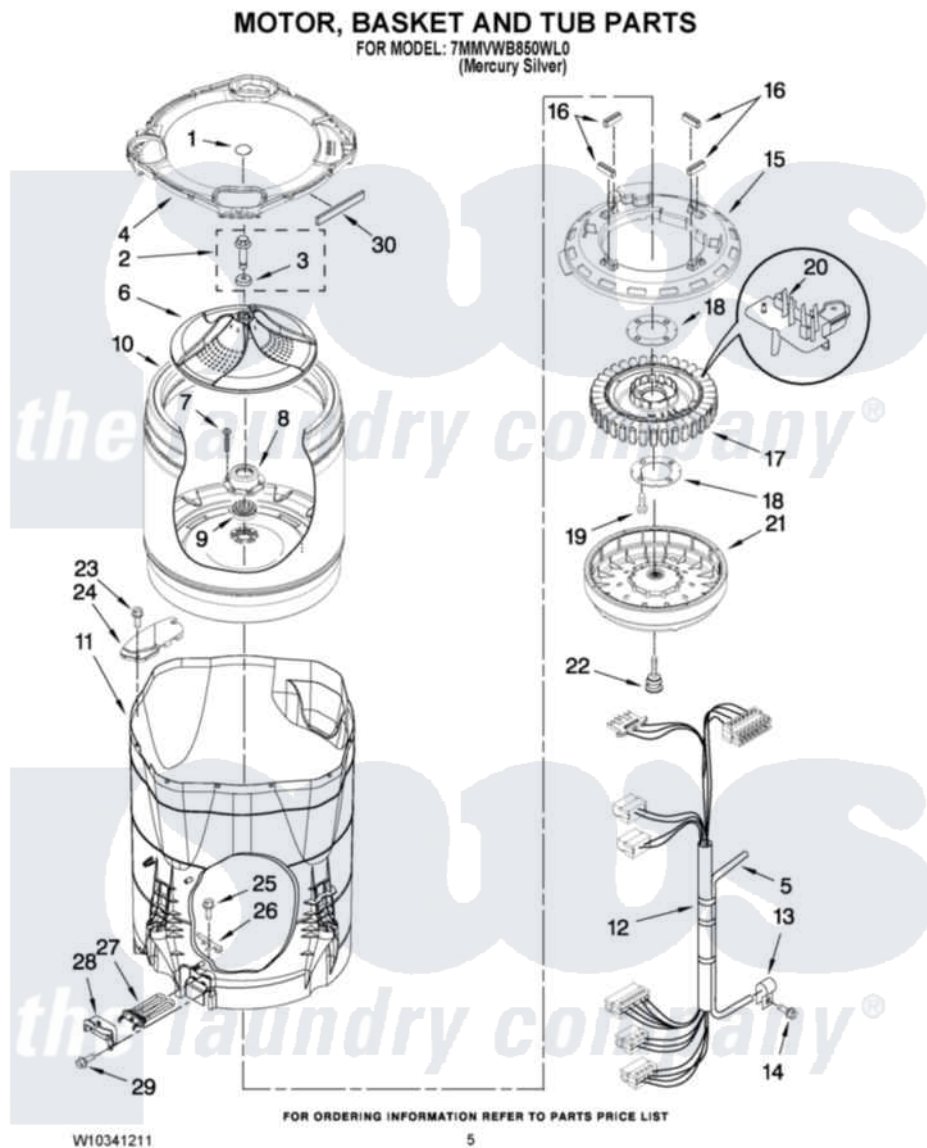

Maytag 7MMVWB850WL0 03 - MOTOR, BASKET AND TUB PARTS

Maytag [Residential Maytag 7MMVWB850WL0 Washer Parts](#) Parts Diagram 03 - MOTOR, BASKET AND TUB PARTS
Click on the part number to view part

Item	Original Part Number	Replaced By	Status	Part Description
1	W10149460			Cap, Impeller
2	W10076270			Screw And Washer Assembly
3	W10076260			Washer
4	W10251271			Tub Ring
5	8572540	353244		Hose, Pressure Switch
6	W10141017			Impeller
7	8533953			Screw, 8-16 X 1.000
8	W10118114	280145		Hub
9	8545953	280145		Hub
10	W10321442			Basket Assembly
11	W10157673	W10193887		Tub-Outer
12	W10300443			Harness, Lower
13	W10005430			Clamp, Pressure Hose Retainer
14	8533957			Screw, 10-16 X 1/2
15	W10137698			Shield, Drive Motor
16	8565172	280142		Tube

17	8565170	W10419333	Stator, Motor
18	8557836		Plate, Stator
19	8534042		Screw, 1/4-20 X .968
20	W10178988		Rps Assembly
21	8565177	280146	Rotor
22	N/P	Not Available	BOLT, ROTOR ASSEMBLY NON-SERVICEABLE (SUPPLIED W/ROTOR)
23	8533928		Screw, 8-18 X 3/4
24	W10222008		Filter, Dual Pump Hood
25	W10119266		Screw, 8-18 X 3/4
26	W10134571		Clip, Tub Heater
27	W10121071	W10325894	Heater, Tub
28	W10140727		Cover, Tub Heater
29	8533943	W10109200	Screw, Baffle Mounting
30	W10205824		Absorber, Impact