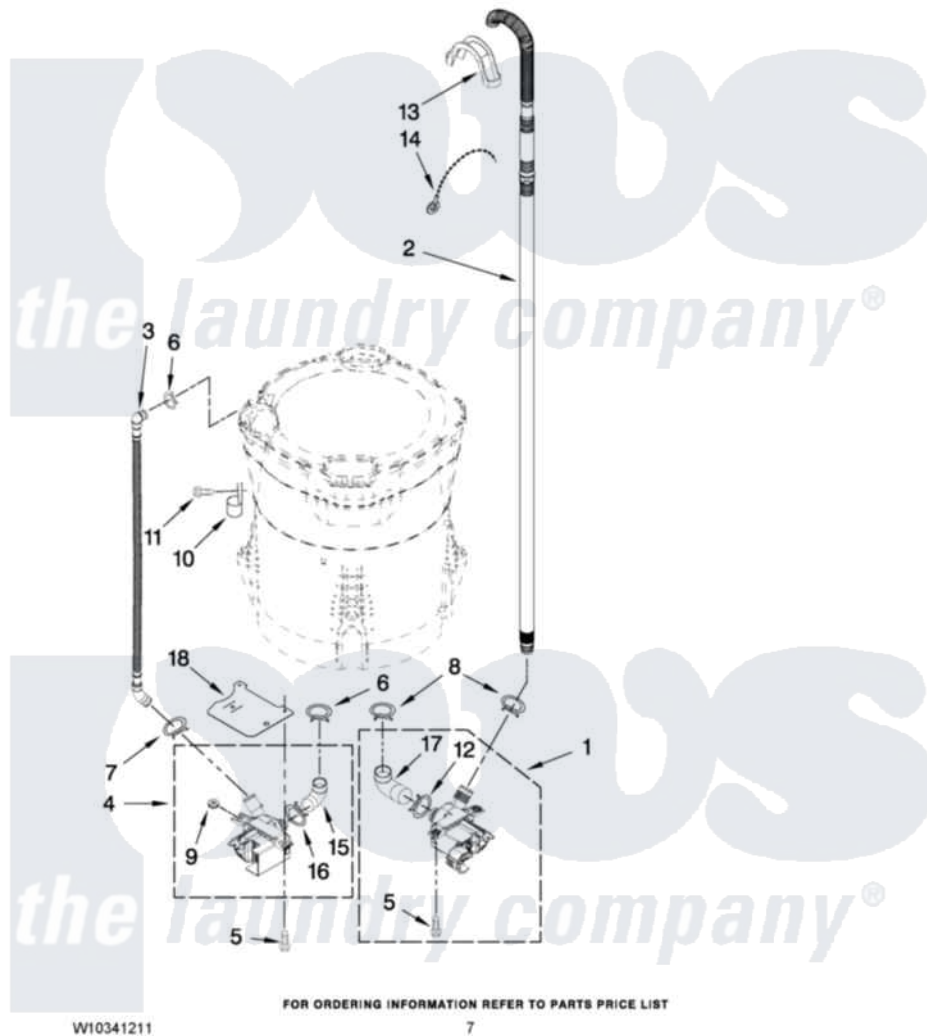

Maytag 7MMVWB850WL0 04 - PUMP PARTS

PUMP PARTS FOR MODEL: 7MMVWB850WL0 (Mercury Silver)

Maytag [Residential Maytag 7MMVWB850WL0 Washer Parts](#) Parts Diagram 04 - PUMP PARTS
Click on the part number to view part

| Item | Original Part Number | Replaced By | Status | Part Description |
|------|---------------------------|---------------------------|--------|-----------------------------|
| 1 | W10281682 | W10217134 | | Pump-Water |
| 2 | W10236686 | | | Hose, Drain |
| 3 | 8543774 | | | Hose, Recirc |
| 4 | W10049400 | W10233462 | | Pump-Water |
| 5 | W10004910 | | | Screw, 12-16 X 1-1/4 |
| 6 | 370449 | 285655 | | Clamp, Hose |
| 7 | 8269146 | | | Clamp, Hose |
| 8 | 8317496 | 285655 | | Clamp, Hose |
| 9 | 8182771 | 280155 | | Grommet |
| 10 | 8534021 | | | Clamp, Recirc Hose Retainer |
| 11 | 8533943 | W10109200 | | Screw, Baffle Mounting |
| 12 | 8182768 | 285655 | | Clamp, Hose |
| 13 | 8576642 | | | Retainer, Drain Hose |
| 14 | 3347868 | W10339879 | | Tie, Cable |
| 15 | 8182769 | | | Hose, Recirc Pump |
| 16 | 8182770 | 3367052 | | Clamp, Hose |