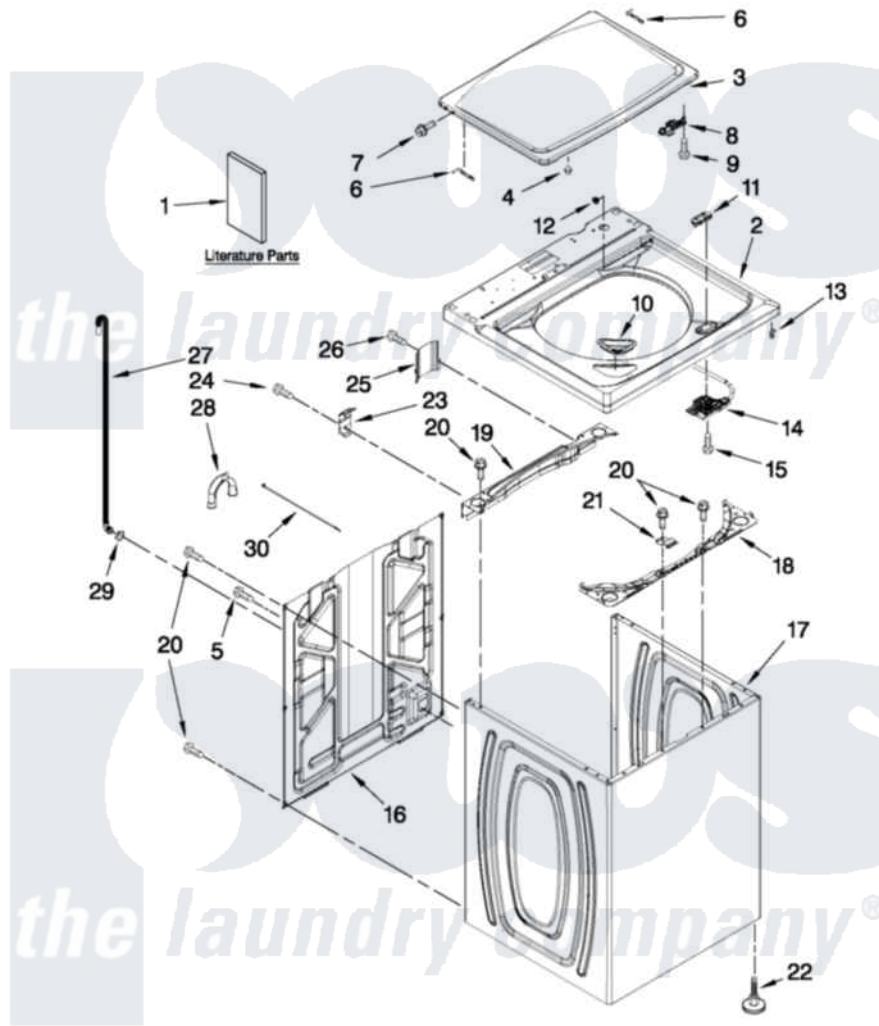

Maytag 7MMVWC200YW0 01 - TOP AND CABINET PARTS

MAYTAG

TOP AND CABINET PARTS

AUTOMATIC WASHER

For Model: 7MMVWC200YW0
(White)

FOR ORDERING INFORMATION REFER TO PARTS PRICE LIST

3-11 Litho in U.S.A. (MP) (eeb)

1

Part No. W10396493 Rev. A

Maytag Residential Maytag 7MMVWC200YW0 Washer Parts Parts Diagram 01 - TOP AND CABINET PARTS

[Click on the part number to view part](#)

Item	Original Part Number	Replaced By	Status	Part Description
1	W10329765		Not Available	INSTALLATION INSTRUCTIONS
"	W10366280		Not Available	USE & CARE GUIDE
"	W10280489		Not Available	INSTALLATION (TECH SHEET)
"	W10366293		Not Available	ENERGY GUIDE
2	W10251325			Top
3	W10332519		Not Available	LID (INCLUDES ITEM 4)
4	9724509			Bumper, Lid
5	9740848			Screw, Mixing Valve Mounting
6	91770			Hinge, Lid
7	W10119872	W10119828		Screw, Lid Hinge Mounting
8	W10240513			Strike, Lid Lock
9	W10273971			Screw, 6-19 X 1/2
10	W10192089			Dispenser, Bleach
11	W10240511	W10392041		Bezel, Lid Lock
12	21258			Bearing, Lid Hinge