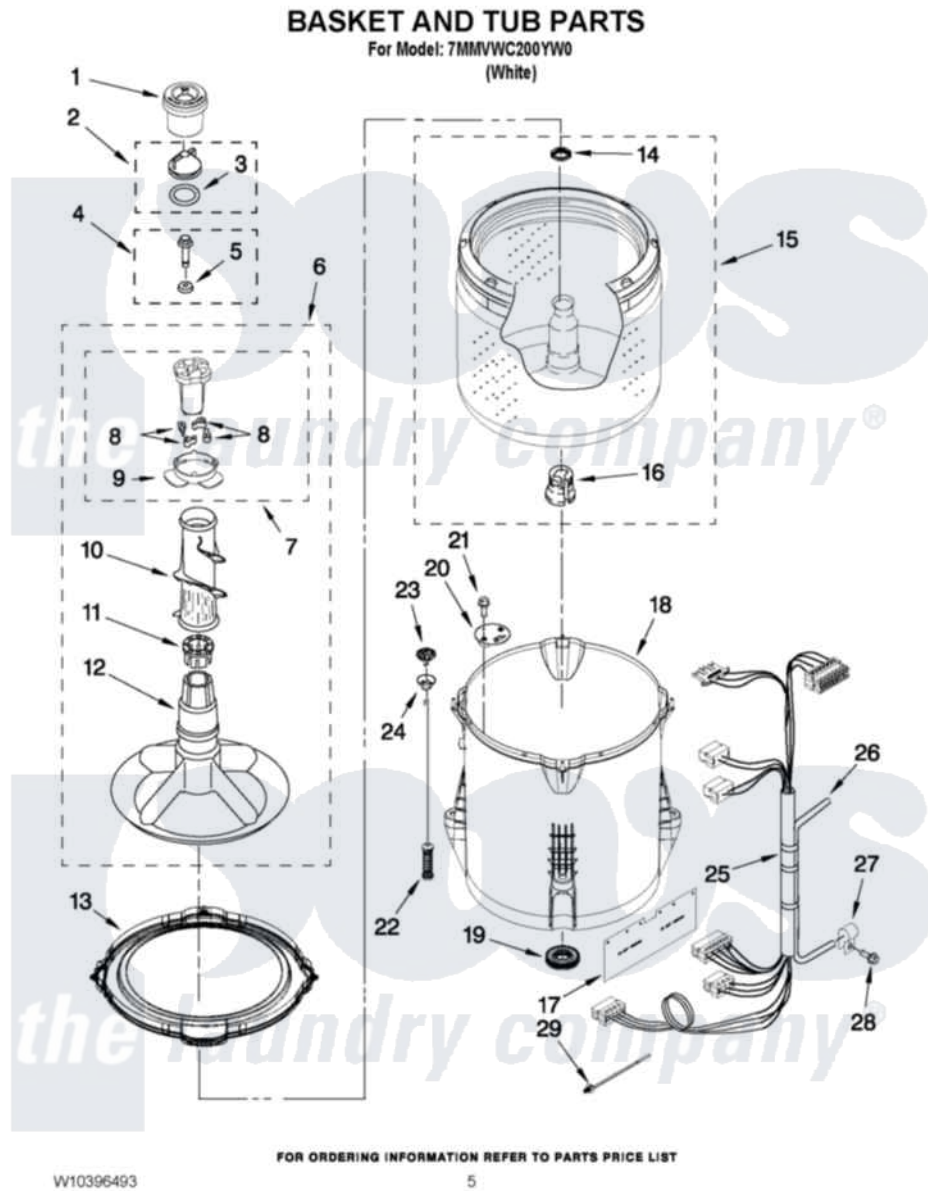

Maytag 7MMVWC200YW0 03 - BASKET AND TUB PARTS

Maytag [Residential Maytag 7MMVWC200YW0 Washer Parts](#) Parts Diagram 03 - BASKET AND TUB PARTS
Click on the part number to view part

Item	Original Part Number	Replaced By	Status	Part Description
1	8575076	8575076A		Dispenser
2	3354733	W10074580		Cap, Barrier
3	W10072840			Fabric Softener
4	W10003790			Screw And Washer
5	3949550			Washer
6	3348117	285565		Agitator
7	3363663	285811		Cam-Agitator
8	3366877	80040		Dog-Agitator
9	3363661			Bearing, Driven Cam
10	3348752			Mover, Clothes
11	3350389	285587		Washer
12	3347288			Agitator
13	W10215107			Ring-Tub
14	21366			Nut, Spanner
15	W10238308	W10349185		Basket
16	389140			Tub Block, Basket Drive

17	W10339098		Shield, Splash
18	W10238320	W10371566	Tube-Outer
19	W10006371	W10324647	Seal-Tub
20	W10215093		Filter, Drain Pump
21	8533928		Screw, 8-18 X 3/4
22	W10257087	W10349193	Suspension
23	W10215136	W10440729	Suspension
24	W10256551	W10440729	Suspension
25	W10297444		Harness, Lower
26	W10297442		Hose, Pressure Switch
27	W10005430		Clamp, Pressure Hose Retainer
28	8533943	W10109200	Screw, Baffle Mounting
29	W10298887		Cable Tie