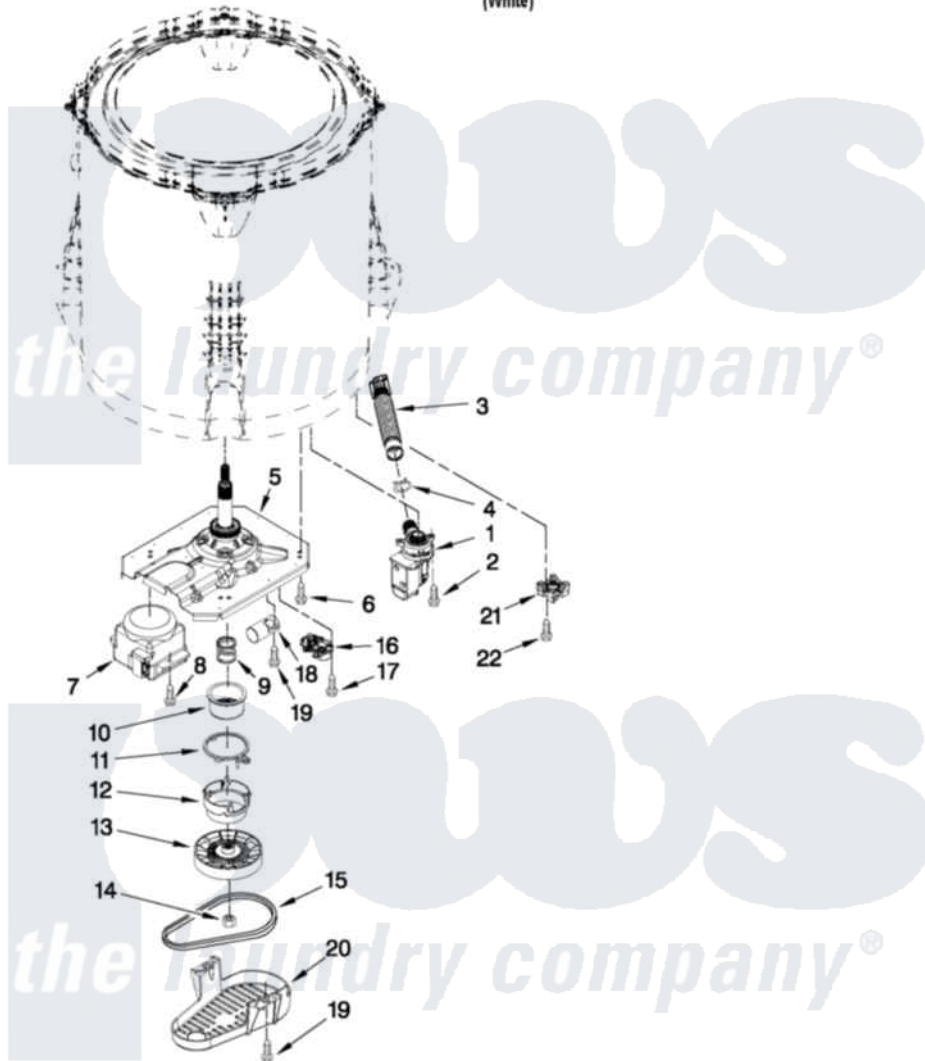

Maytag 7MMVWC200YW0 04 - GEARCASE, MOTOR AND PUMP PARTS

GEARCASE, MOTOR AND PUMP PARTS

For Model: 7MMVWC200YW0
(White)

W10396493

FOR ORDERING INFORMATION REFER TO PARTS PRICE LIST

7

Maytag [Residential Maytag 7MMVWC200YW0 Washer Parts](#) Parts Diagram 04 - GEARCASE, MOTOR AND PUMP PARTS

[Click on the part number to view part](#)

Item	Original Part Number	Replaced By	Status	Part Description
1	W10276397			Pump Assembly, Drain
2	W10004910			Screw, 12-16 X 1-1/4
3	W10215091			Hose, Inner Drain Assembly
4	8317496	285655		Clamp, Hose
5	W10006402			Gearcase Assembly
6	W10249633			Screw, 7.2-1.6 X 30
7	W10006416			Motor, Drive
8	W10094780	W10182109		Screw-Kit
9	W10326374	W10315818		Cam
10	W10006352	W10315818		Cam
11	W10006353	W10315818		Cam
12	W10006354	W10315818		Cam
13	W10006356			Pulley
14	W10163336			Nut, Pulley
15	W10006384			Belt, Drive
16	W10006355			Actuator, Shift

17	9741052	Screw, 6-32 X 1.00
18	W10278556	Capacitor, Motor Run
19	357640	Screw And Washer
20	W10006383	Shield, Pulley Cover
21	W10238318	Counterweight
22	W10238319	Screw, 8-18 X 1.00