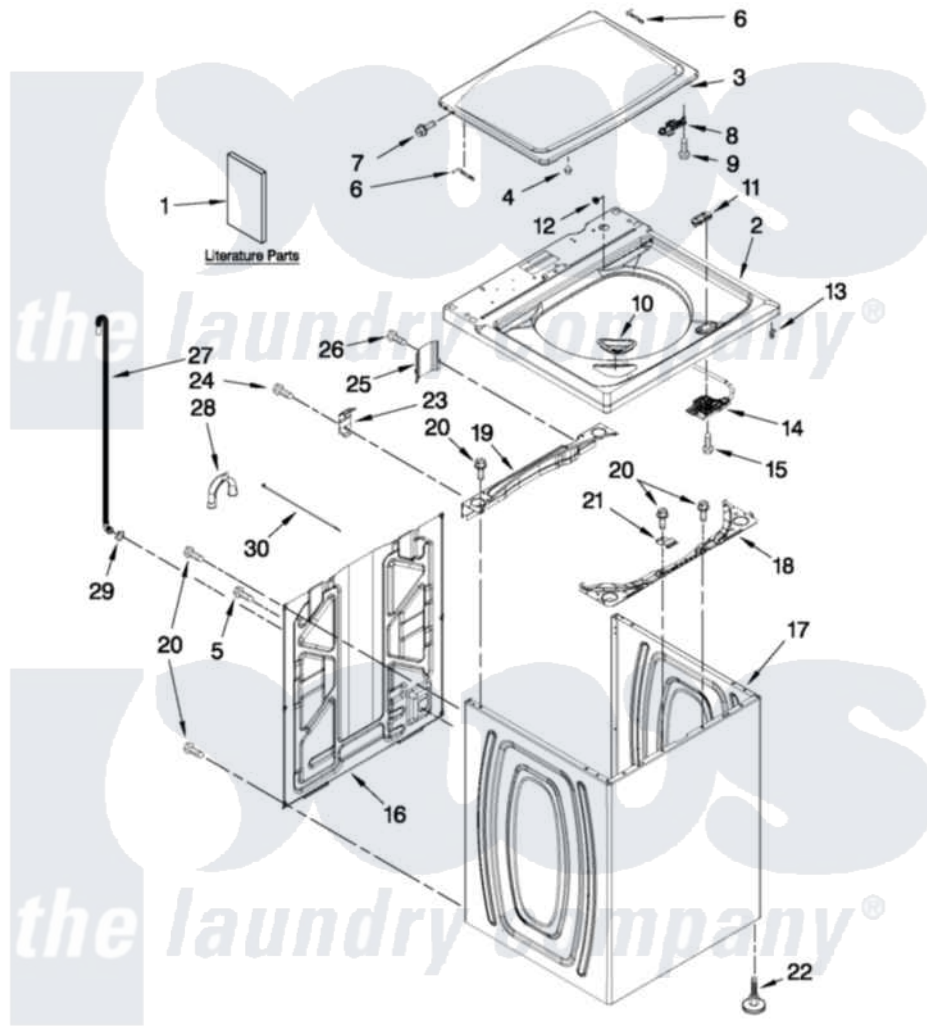

Maytag 7MMVWC300YW0 01 - TOP AND CABINET PARTS

MAYTAG

TOP AND CABINET PARTS

For Model: 7MMVWC300YW0
(White)

AUTOMATIC WASHER

FOR ORDERING INFORMATION REFER TO PARTS PRICE LIST

3-11 Litho in U.S.A. (MP) (psw)

1

Part No. W10396498 Rev. A

Maytag Residential Maytag 7MMVWC300YW0 Washer Parts Parts Diagram 01 - TOP AND CABINET PARTS

[Click on the part number to view part](#)

Item	Original Part Number	Replaced By	Status	Part Description
1	W10329765		Not Available	INSTALLATION INSTRUCTIONS
"	W10366280		Not Available	USE & CARE GUIDE
"	W10280489		Not Available	INSTALLATION (TECH SHEET)
"	W10366293		Not Available	ENERGY GUIDE
2	W10251325			Top
3	W10338623			Lid
4	9724509			Bumper, Lid
5	9740848			Screw, Mixing Valve Mounting
6	91770			Hinge, Lid
7	W10119872	W10119828		Screw, Lid Hinge Mounting
8	W10240513			Strike, Lid Lock
9	W10273971			Screw, 6-19 X 1/2
10	W10192089			Dispenser, Bleach
11	W10240511	W10392041		Bezel, Lid Lock
12	21258			Bearing, Lid Hinge

13	90016		Clip, Pressure Switch Hose
14	W10238287	W10404050	Latch
15	8281163		Screw, Dispenser Housing Mounting
16	W10250884		Panel Rear
17	W10251994	W10338650	Cabinet
18	W10215098		Brace, Cabinet Top Front
19	W10215099		Brace, Cabinet Top Rear
20	1157158	489069	Xxscrew, 10-12 X 1/2
21	W10248088		Lock, Top
22	W10335586	W10397767	Foot Assembly, Leveling
23	W10215102		Hinge, Top
24	W10142728	3370225	Screw
25	W10215139		Cover, Harness
26	3400076		Screw, Bracket Mounting
27	W10221546		Hose, Outer Drain Assembly
28	W10280024		U-Bend, Drain Hose
29	356138		Clamp, Hose
30	W10339879		Tie, Cable